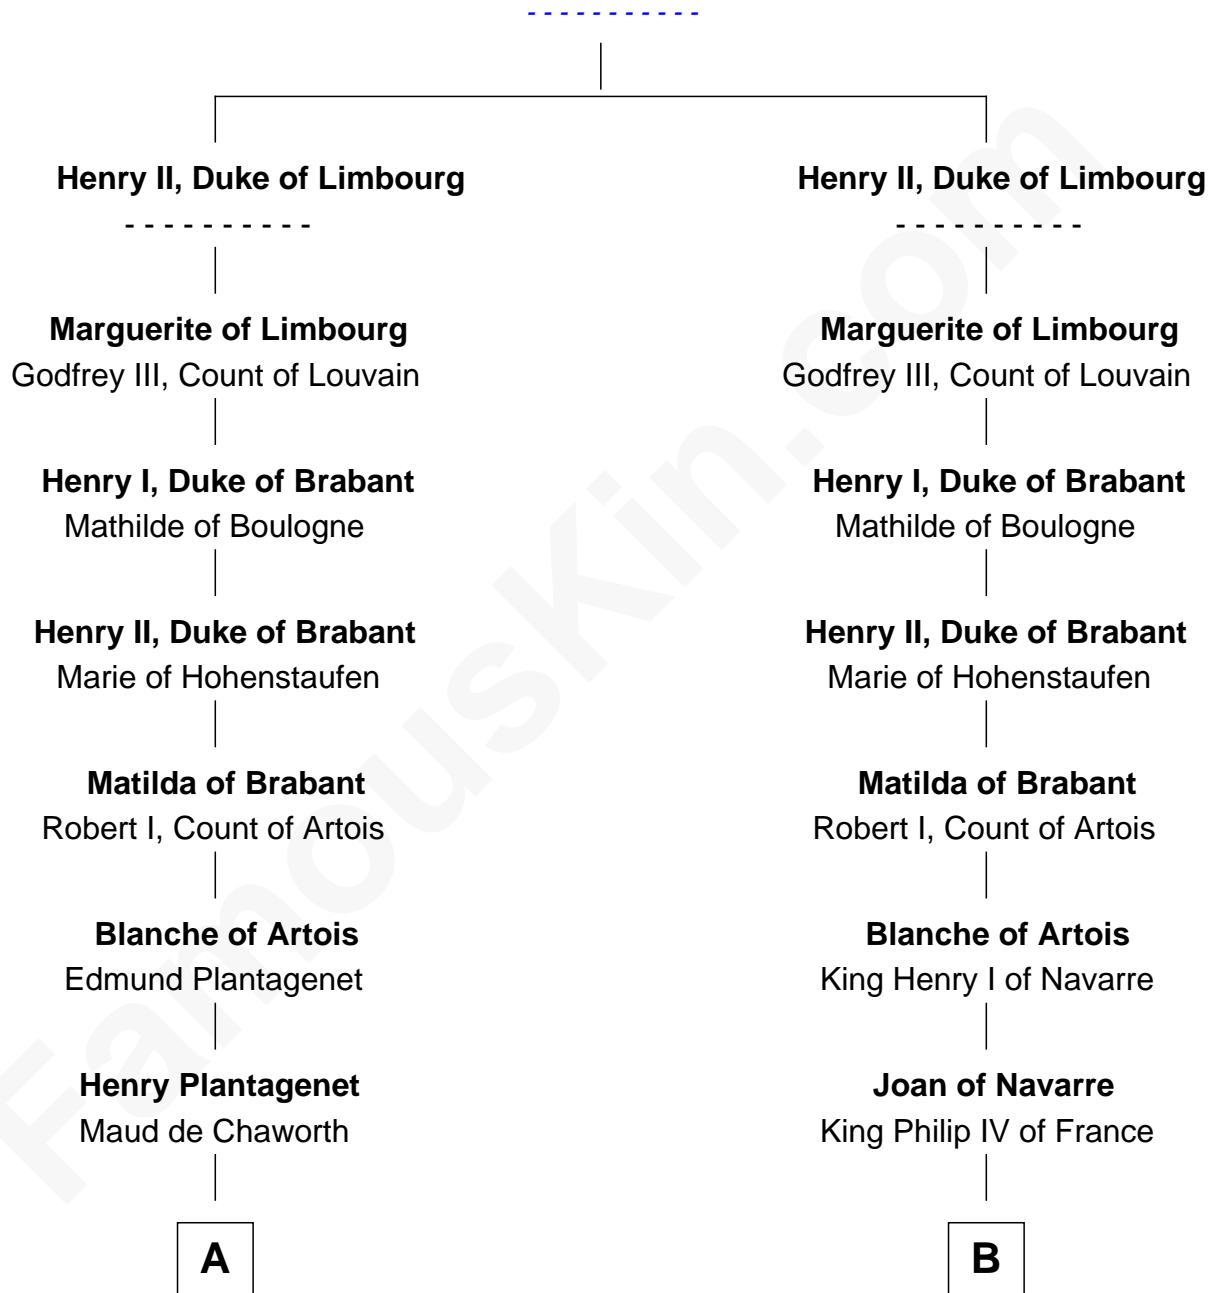

FamousKin.com

Relationship Chart of

John Langdon

Signer of the U.S. Constitution

15th cousin 6 times removed of

Catherine Parr

6th Wife of King Henry VIII

Waleran, Duke of Lower Lorraine

C

Rev. Samuel Dudley

Elizabeth - - - - -

Elizabeth Dudley

Kinsley Hall

Josiah Hall

Mary Woodbury

Mary Hall