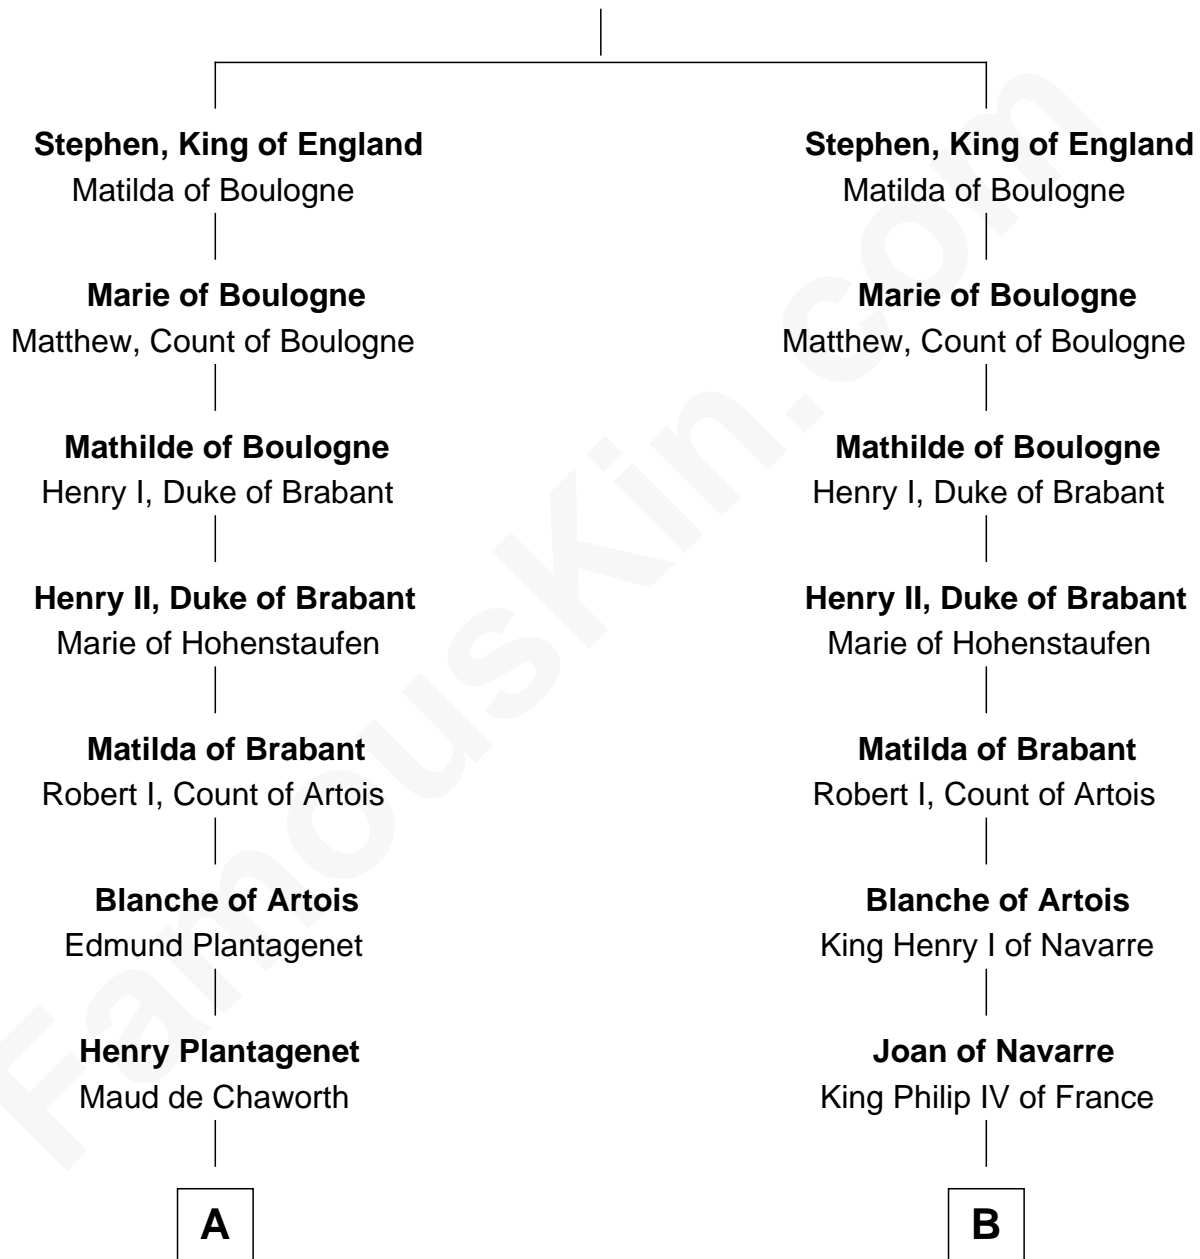

FamousKin.com

Relationship Chart of

John Langdon

Signer of the U.S. Constitution

15th cousin 6 times removed of

Catherine Parr

6th Wife of King Henry VIII

Stephen II Henry, Count of Blois

Adela of Normandy

C

Rev. Samuel Dudley

Elizabeth - - - - -

Elizabeth Dudley

Kinsley Hall

Josiah Hall

Mary Woodbury

Mary Hall

John Langdon

John Langdon

Signer of the U.S. Constitution

FamousKin.com