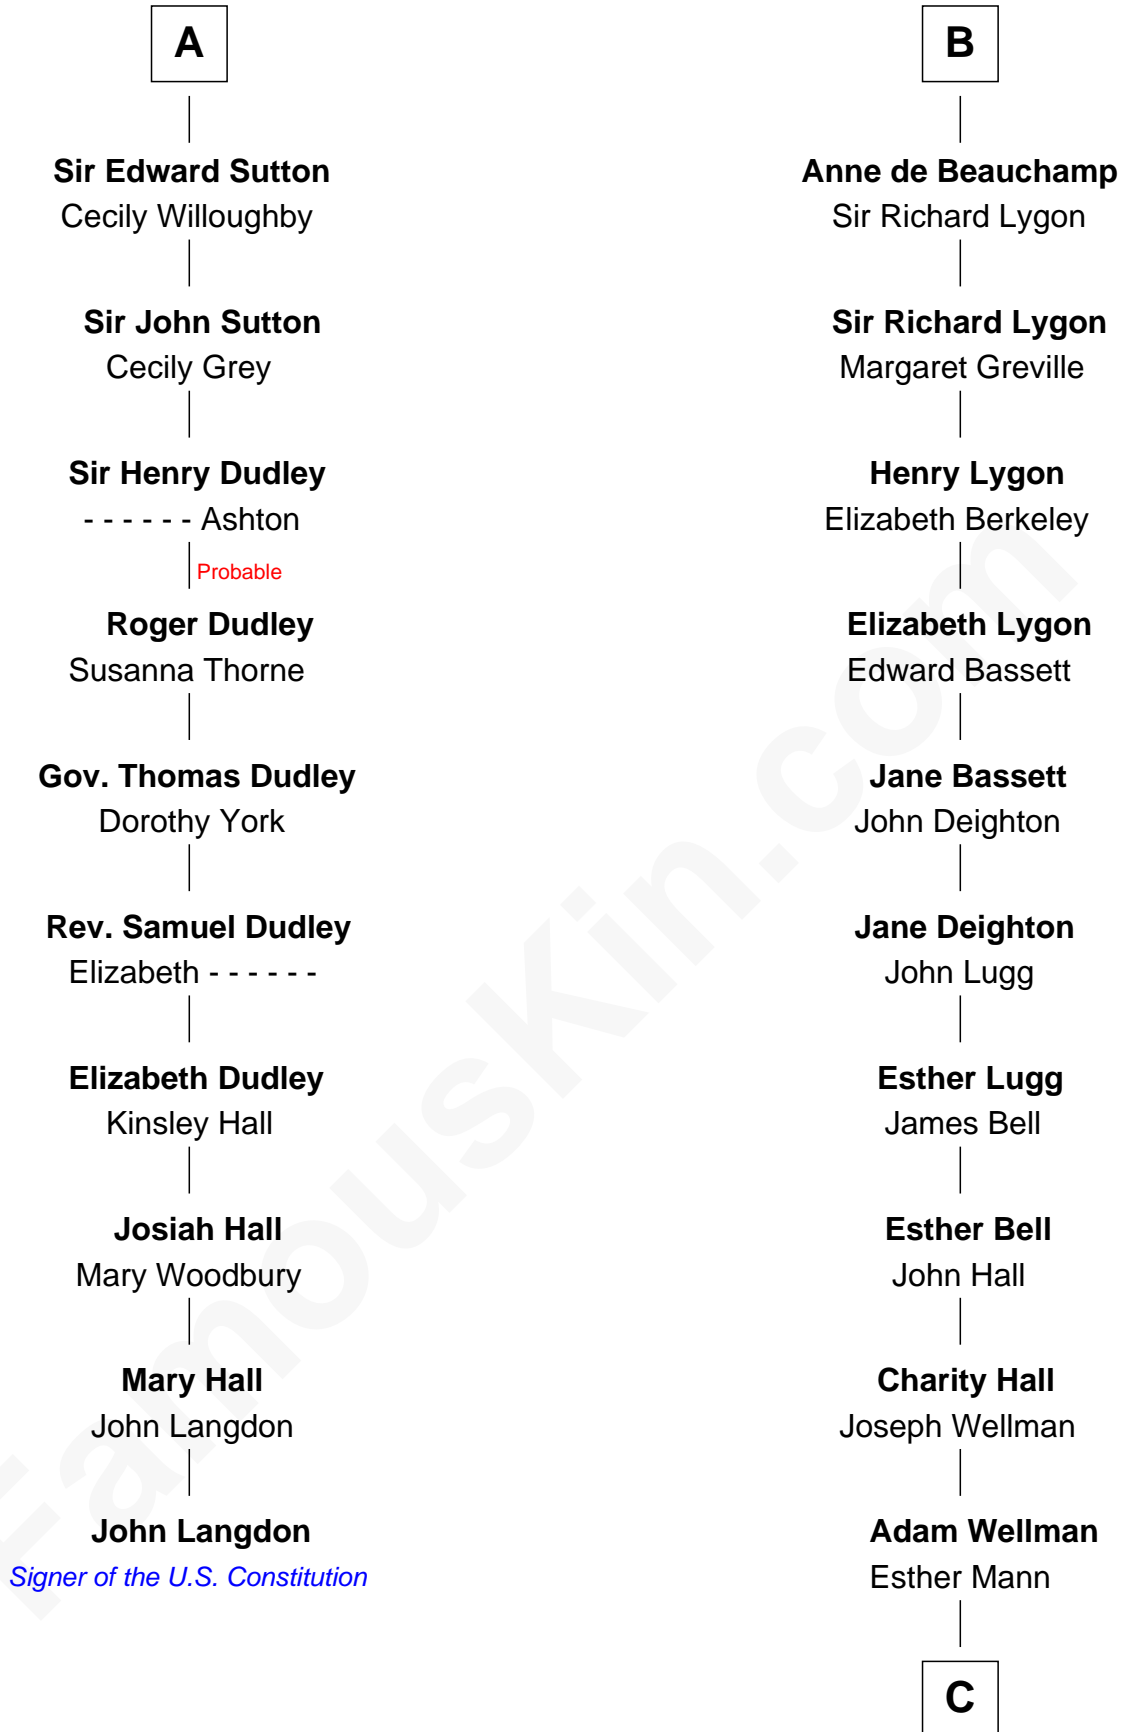

FamousKin.com Relationship Chart of

John Langdon

Signer of the U.S. Constitution

16th cousin 4 times removed of

Jack London

Author of "The Call of the Wild"

Sir Hugh le Despencer

Isabella de Beauchamp

Eleanor de Clare

Sir Edward le Despencer

Anne de Ferrers

Edward Despencer

Elizabeth Burghersh

Margaret Despencer

Robert de Ferrers

Sir Edmund Ferrers

Ellen Roche

Margaret Ferrers

John de Beauchamp

Sir Richard de Beauchamp

Elizabeth Stafford

B

C

—
Joel Wellman

Betsey Baker
—

Marshall Daniel Wellman

Eleanor Garrett Jones
—

Flora Wellman

William Henry Chaney
—

Jack London

Author of "The Call of the Wild"

FamousKin.com