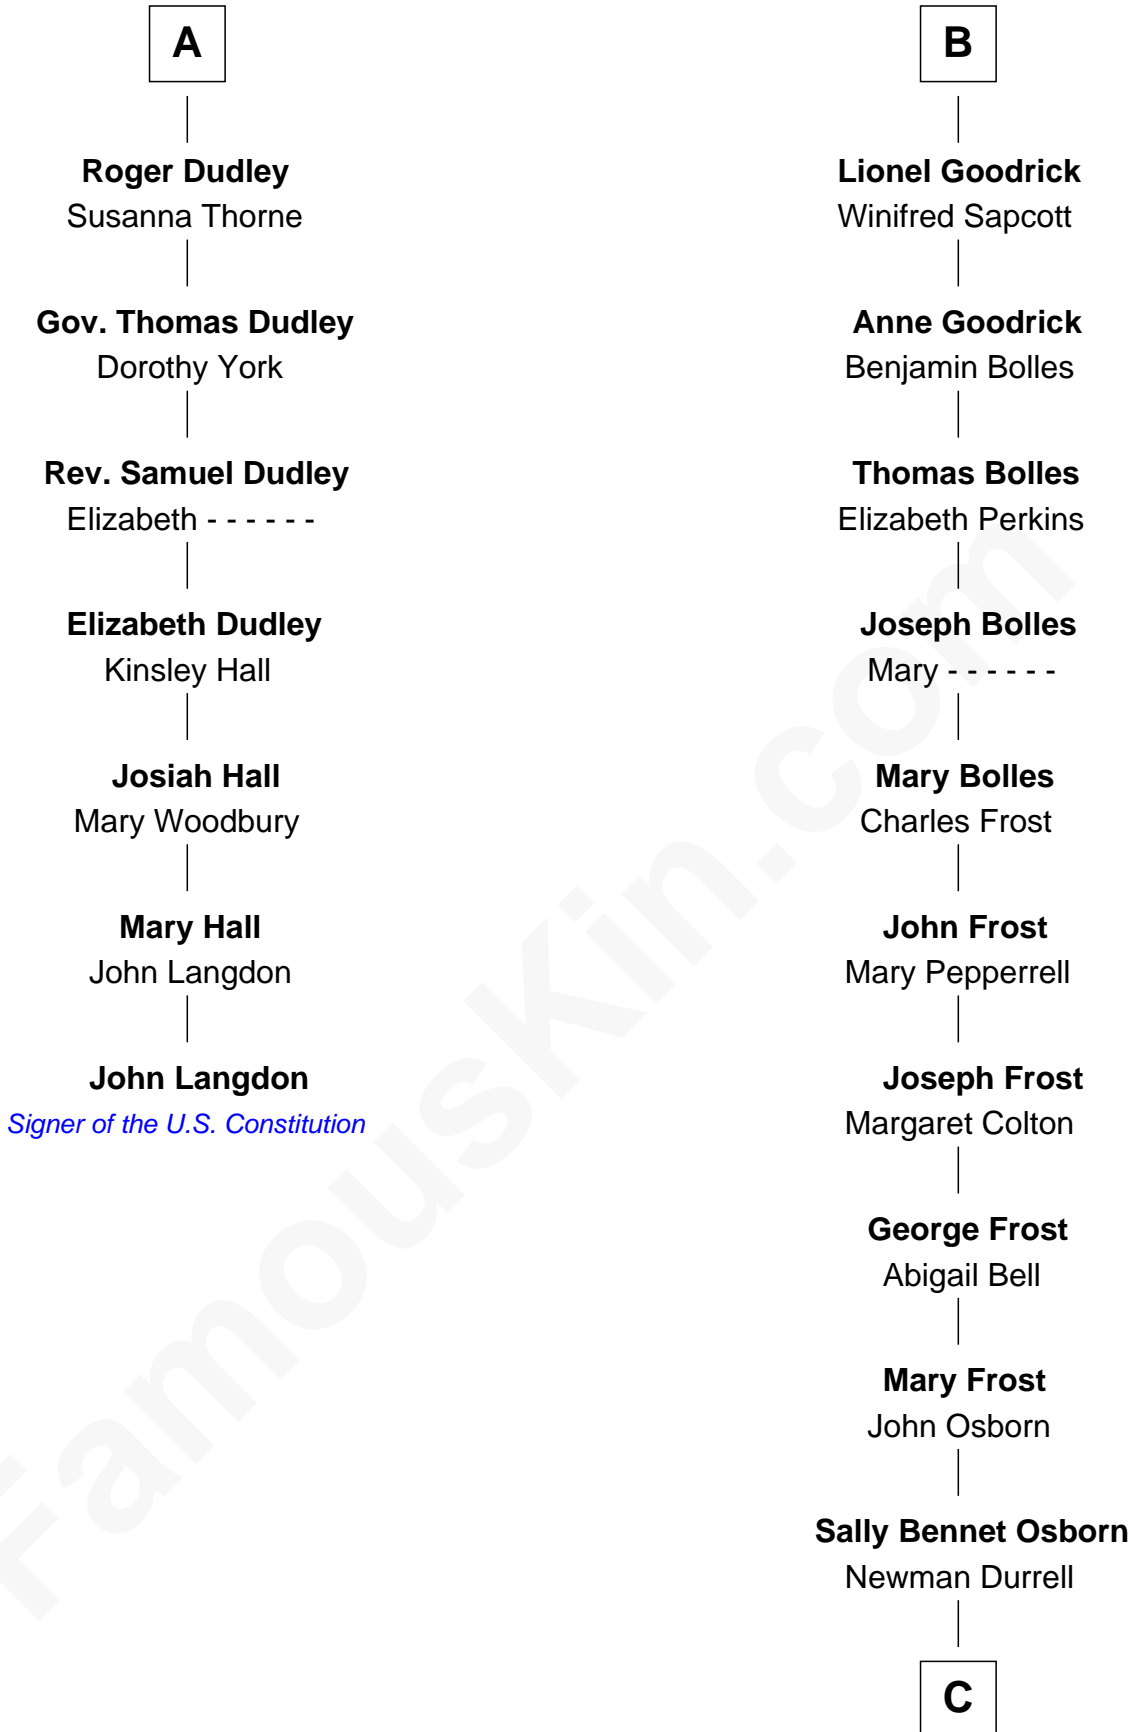

FamousKin.com

Relationship Chart of

John Langdon

Signer of the U.S. Constitution

13th cousin 7 times removed of

Lucille Ball

TV Actress - "I Love Lucy"

C

George Osborn Durrell

Anne Jane Jewell

Nellie Rebecca Durrell

Jasper Clinton Ball

Henry Durrell Ball

Desiree Evelyn Hunt

Lucille Ball

TV Actress - "I Love Lucy"