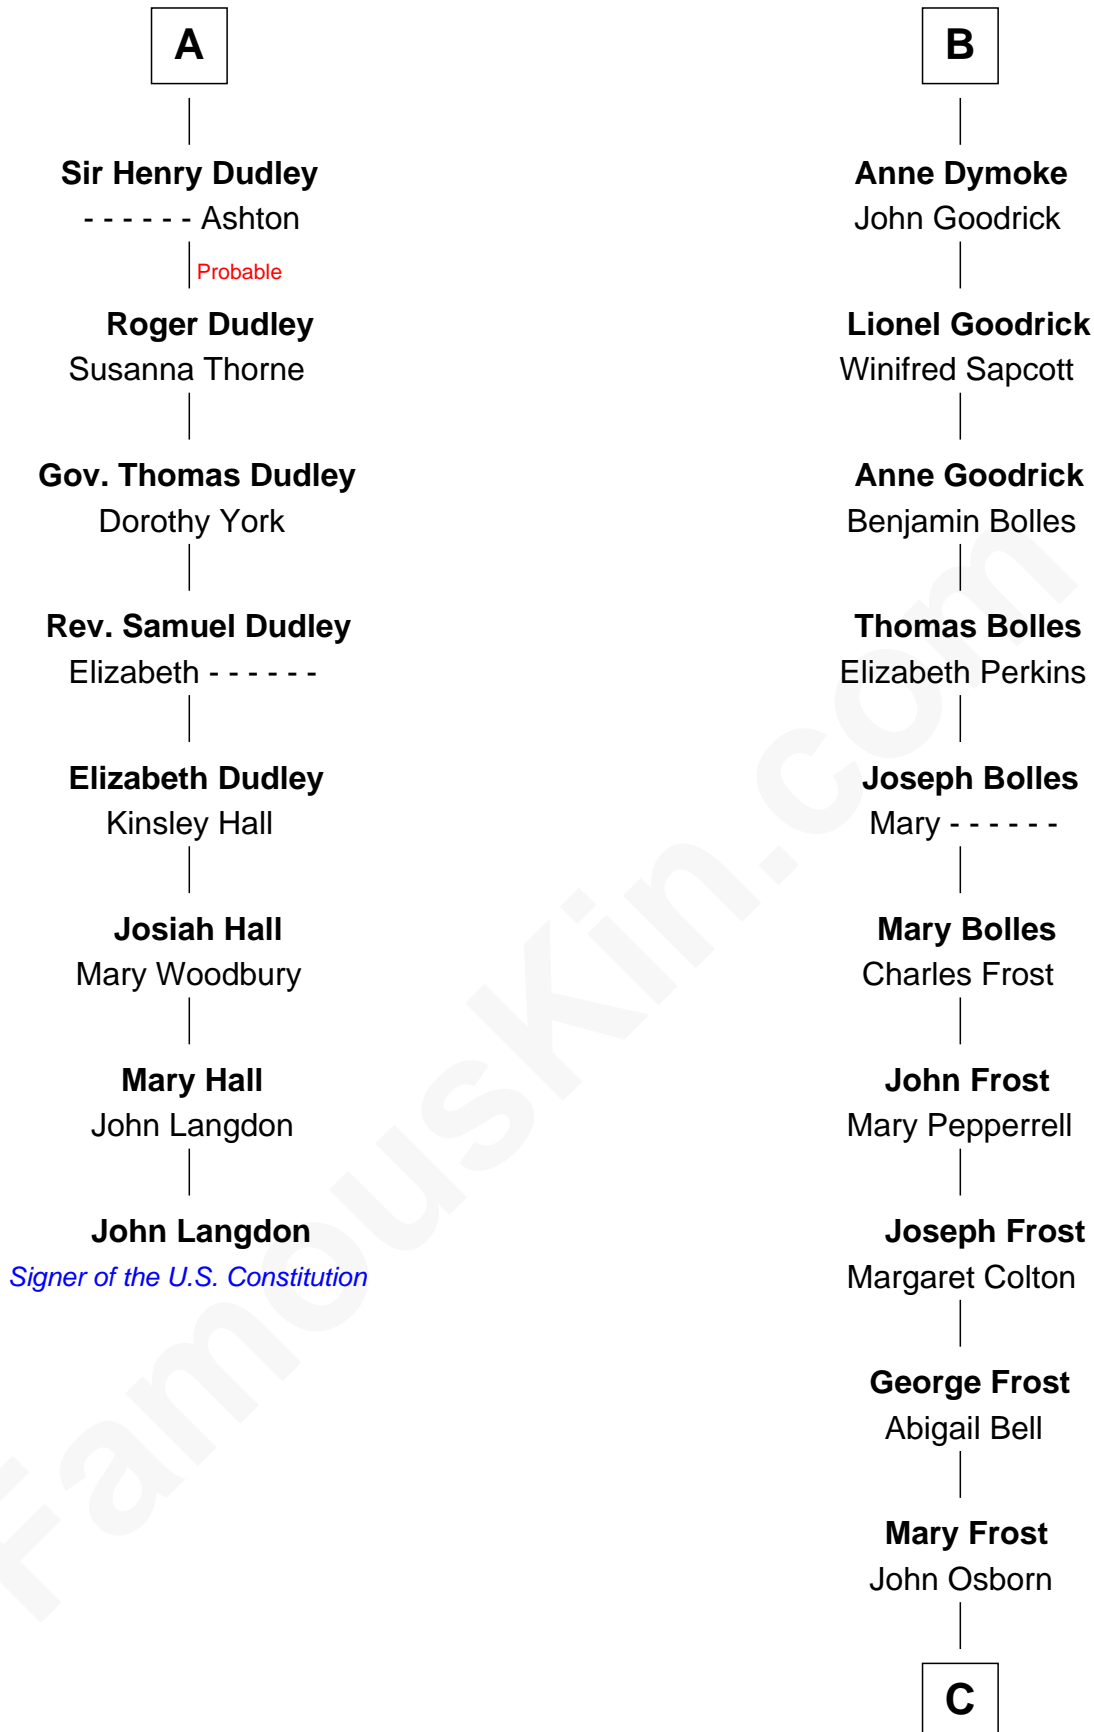

### John Langdon

*Signer of the U.S. Constitution*

14th cousin 7 times removed of

**Joyce Cherleton**  
Sir John Tiptoft

**Joyce Tiptoft**  
Sir Edmund Sutton

**Sir Edward Sutton**  
Cecily Willoughby

**Sir John Sutton**  
Cecily Grey

**A**

**Joan of Lancaster**  
John de Mowbray

**John de Mowbray**  
Elizabeth de Segrave

**Eleanor de Mowbray**  
John de Welles

**Eudo de Welles**  
Maud de Greystoke

**Sir Lionel de Welles**  
Joan de Waterton

**Margaret de Welles**  
Sir Thomas Dymoke

**Sir Lionel Dymoke**  
Joanna Griffith

**B**

**C**

**Sally Bennet Osborn**  
Newman Durrell

**George Osborn Durrell**  
Anne Jane Jewell

**Nellie Rebecca Durrell**  
Jasper Clinton Ball

**Henry Durrell Ball**  
Desiree Evelyn Hunt

**Lucille Ball**  
*TV Actress - "I Love Lucy"*