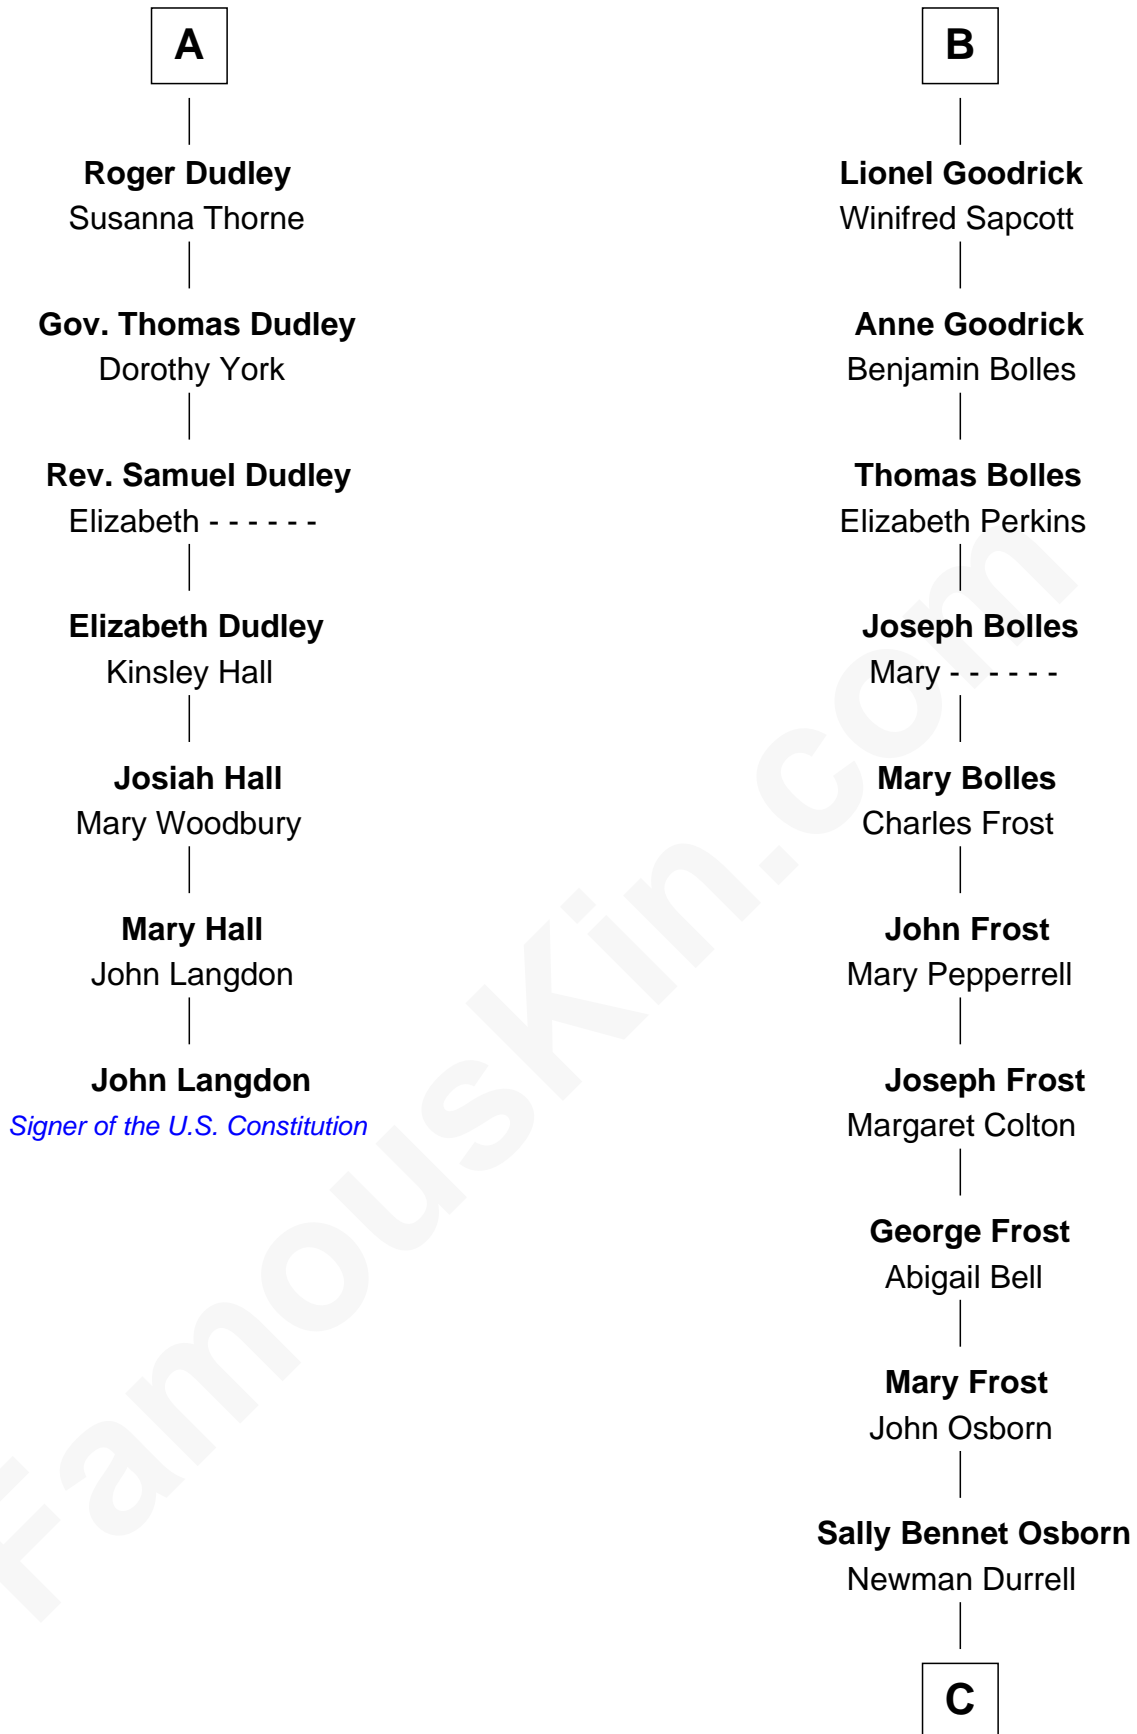

FamousKin.com

Relationship Chart of

John Langdon

Signer of the U.S. Constitution

13th cousin 7 times removed of

Lucille Ball

TV Actress - "I Love Lucy"

Sir Henry de Percy

Idoine de Clifford

C

George Osborn Durrell

Anne Jane Jewell

Nellie Rebecca Durrell

Jasper Clinton Ball

Henry Durrell Ball

Desiree Evelyn Hunt