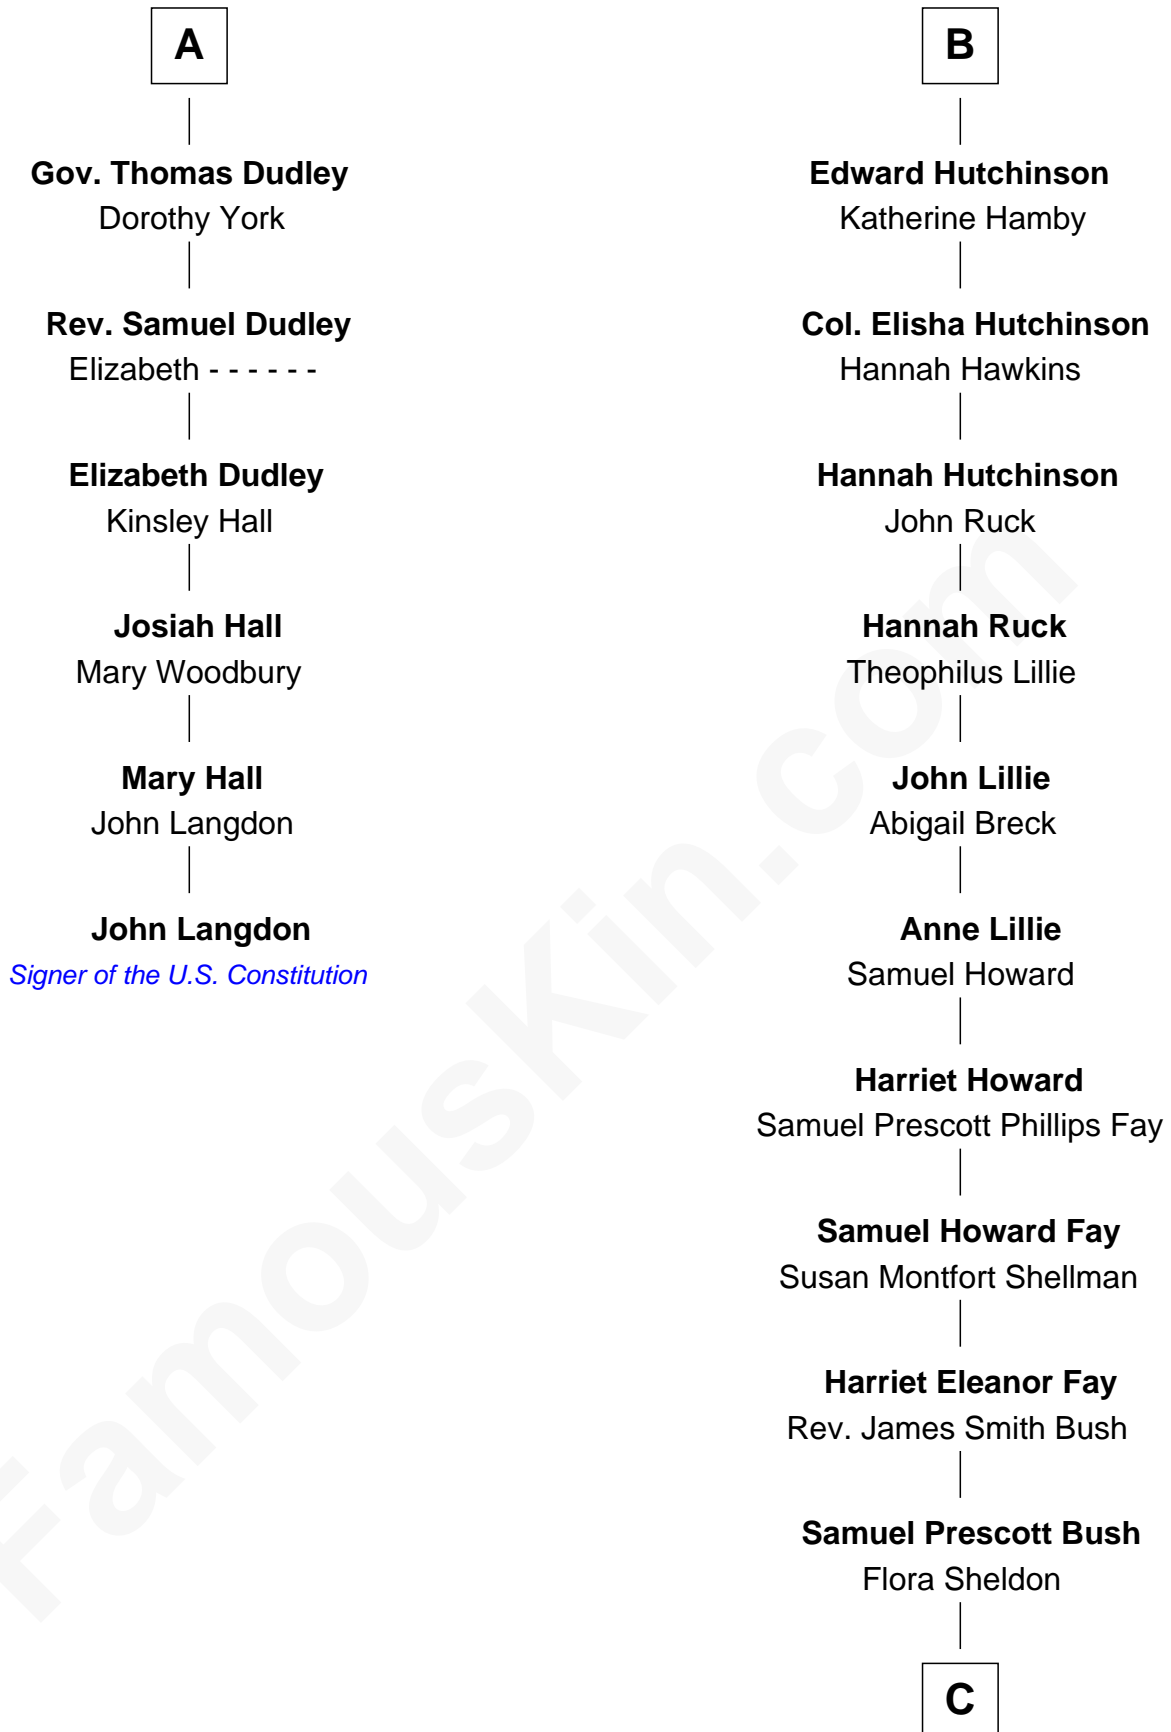

FamousKin.com Relationship Chart of

John Langdon

Signer of the U.S. Constitution

12th cousin 7 times removed of

Jeb Bush

43rd Governor of Florida

Sir Walter Blount

Sancha de Ayala

Sir Thomas Blount

Margaret de Gresley

Sir Thomas Blount

Agnes Hawley

Anne Blount

William Marbury

Robert Marbury

Katherine Williamson

William Marbury

Agnes Lenton

Rev. Francis Marbury

Bridget Dryden

Anne Marbury

William Hutchinson

B

C

Prescott Sheldon Bush

Dorothy Wear Walker

George Herbert Walker Bush

Barbara Pierce

Jeb Bush

43rd Governor of Florida

FamousKin.com