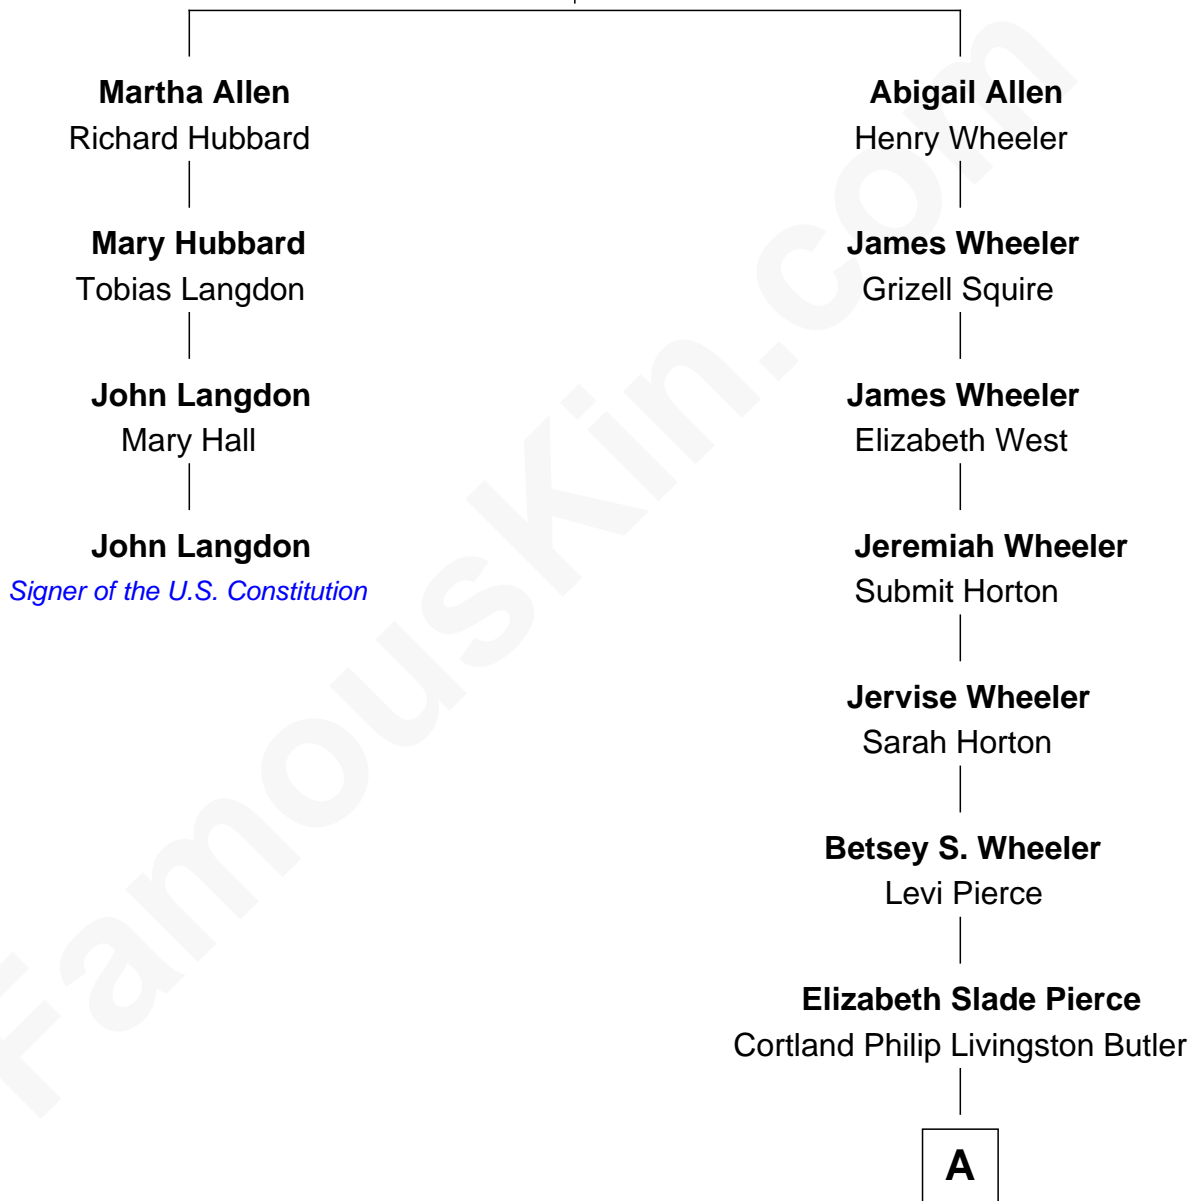

FamousKin.com

Relationship Chart of

John Langdon

Signer of the U.S. Constitution

3rd cousin 8 times removed of

Jeb Bush

43rd Governor of Florida

William Allen

Ann Goodale

A

Mary Elizabeth Butler
Robert Emmet Sheldon

Flora Sheldon
Samuel Prescott Bush

Prescott Sheldon Bush
Dorothy Wear Walker

George Herbert Walker Bush
Barbara Pierce

Jeb Bush
43rd Governor of Florida