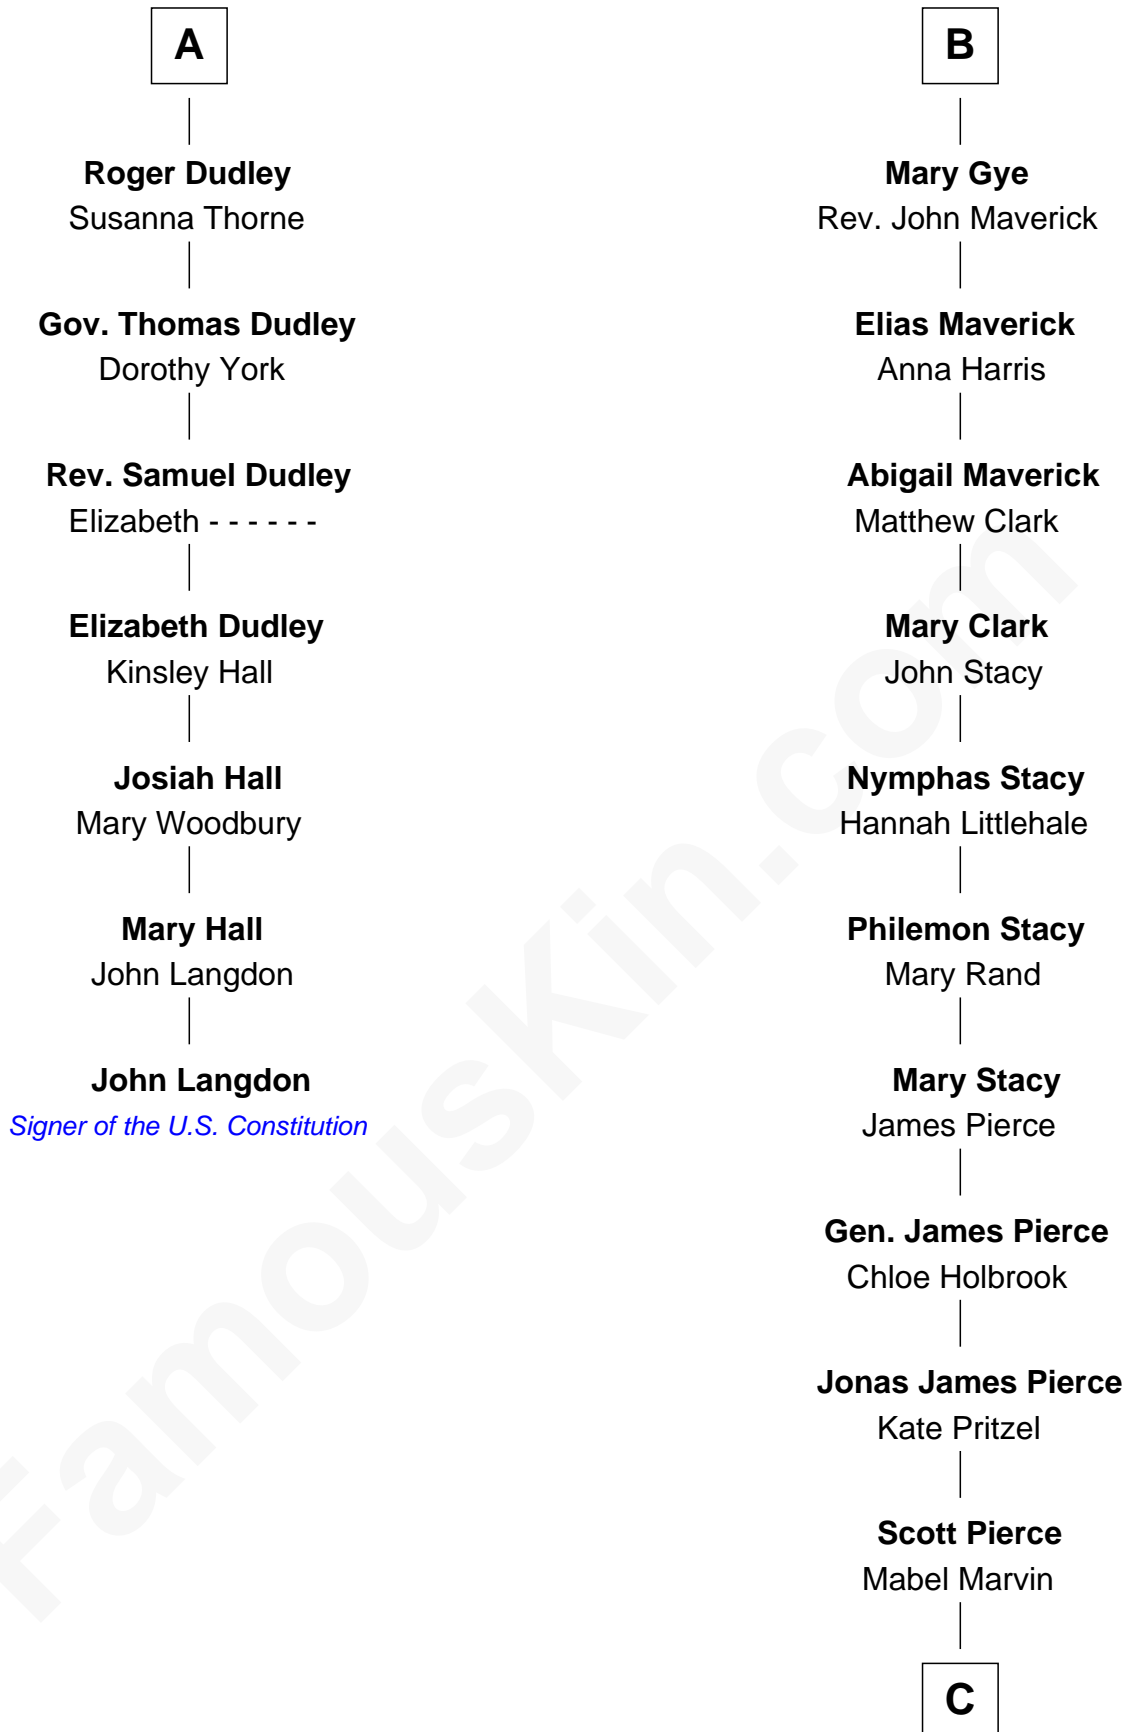

FamousKin.com Relationship Chart of

John Langdon

Signer of the U.S. Constitution

13th cousin 6 times removed of

Jeb Bush

43rd Governor of Florida

C

Marvin Pierce
Pauline Robinson

Barbara Pierce
George Herbert Walker Bush

Jeb Bush
43rd Governor of Florida

FamousKin.com