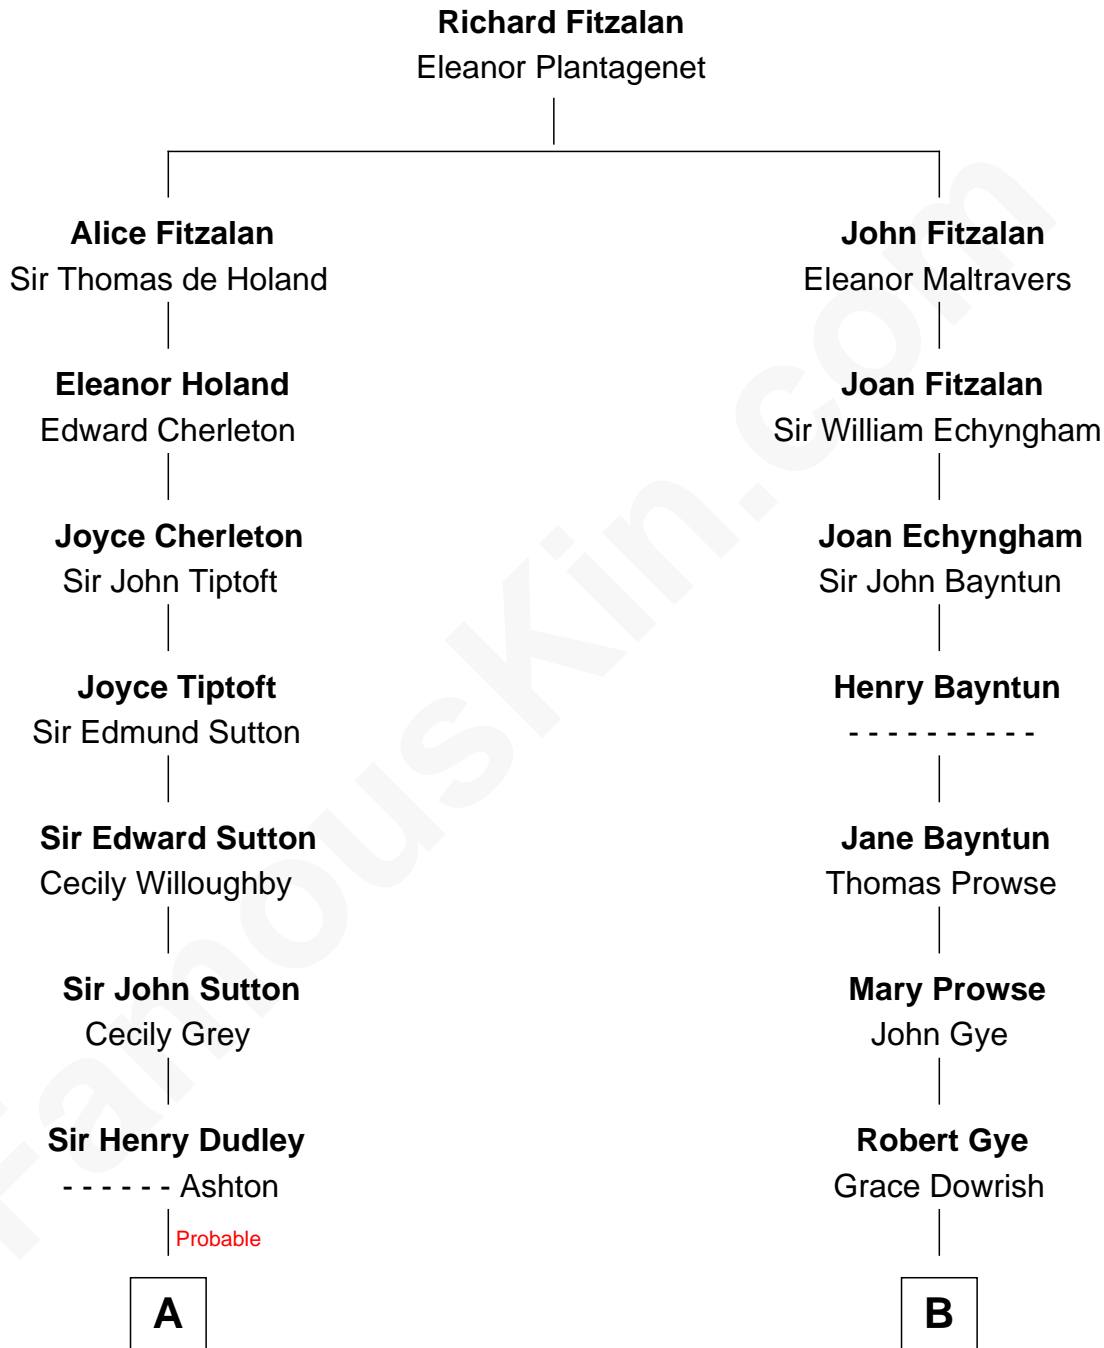

FamousKin.com Relationship Chart of

John Langdon

Signer of the U.S. Constitution

13th cousin 6 times removed of

Jeb Bush

43rd Governor of Florida

C

Marvin Pierce
Pauline Robinson

Barbara Pierce
George Herbert Walker Bush

Jeb Bush
43rd Governor of Florida

FamousKin.com