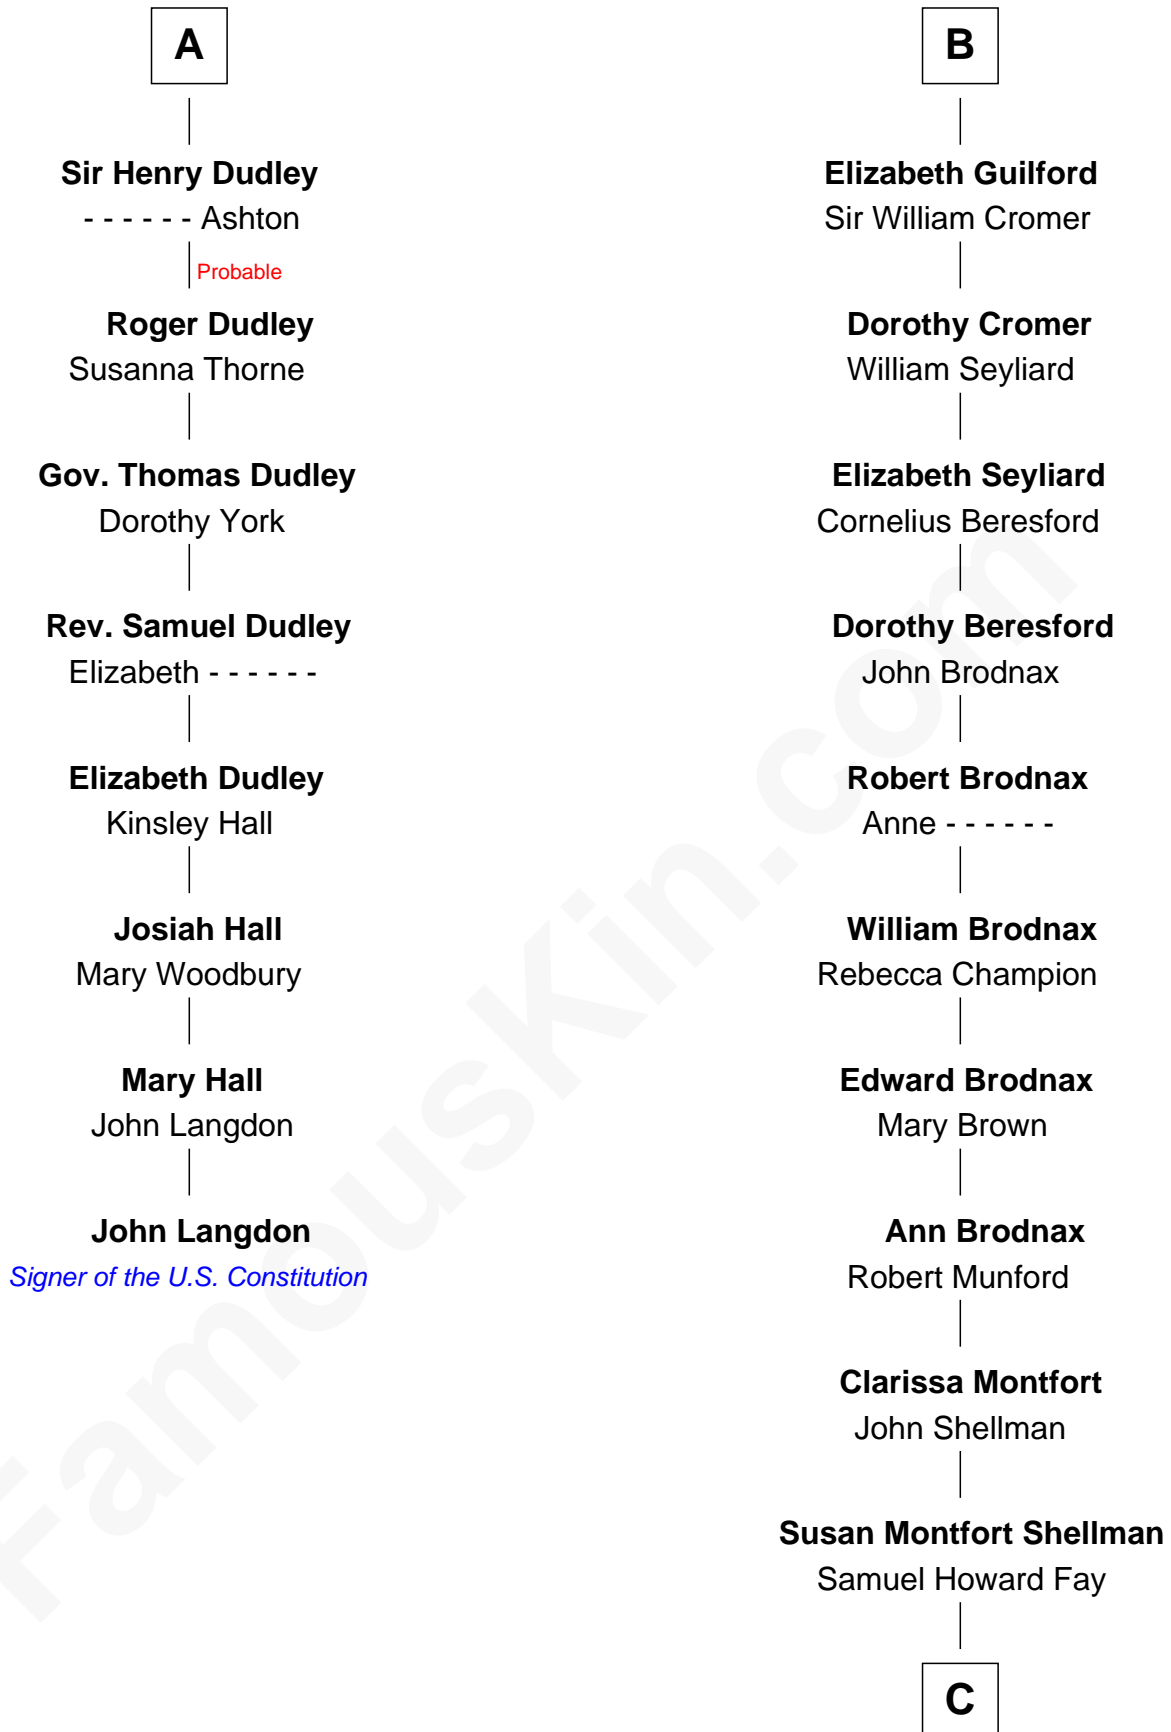

FamousKin.com

Relationship Chart of

John Langdon

Signer of the U.S. Constitution

14th cousin 7 times removed of

Jeb Bush

43rd Governor of Florida

Sir Robert de Holland

Maude la Zouche

C

Harriet Eleanor Fay
Rev. James Smith Bush

Samuel Prescott Bush
Flora Sheldon

Prescott Sheldon Bush
Dorothy Wear Walker

George Herbert Walker Bush
Barbara Pierce

Jeb Bush
43rd Governor of Florida