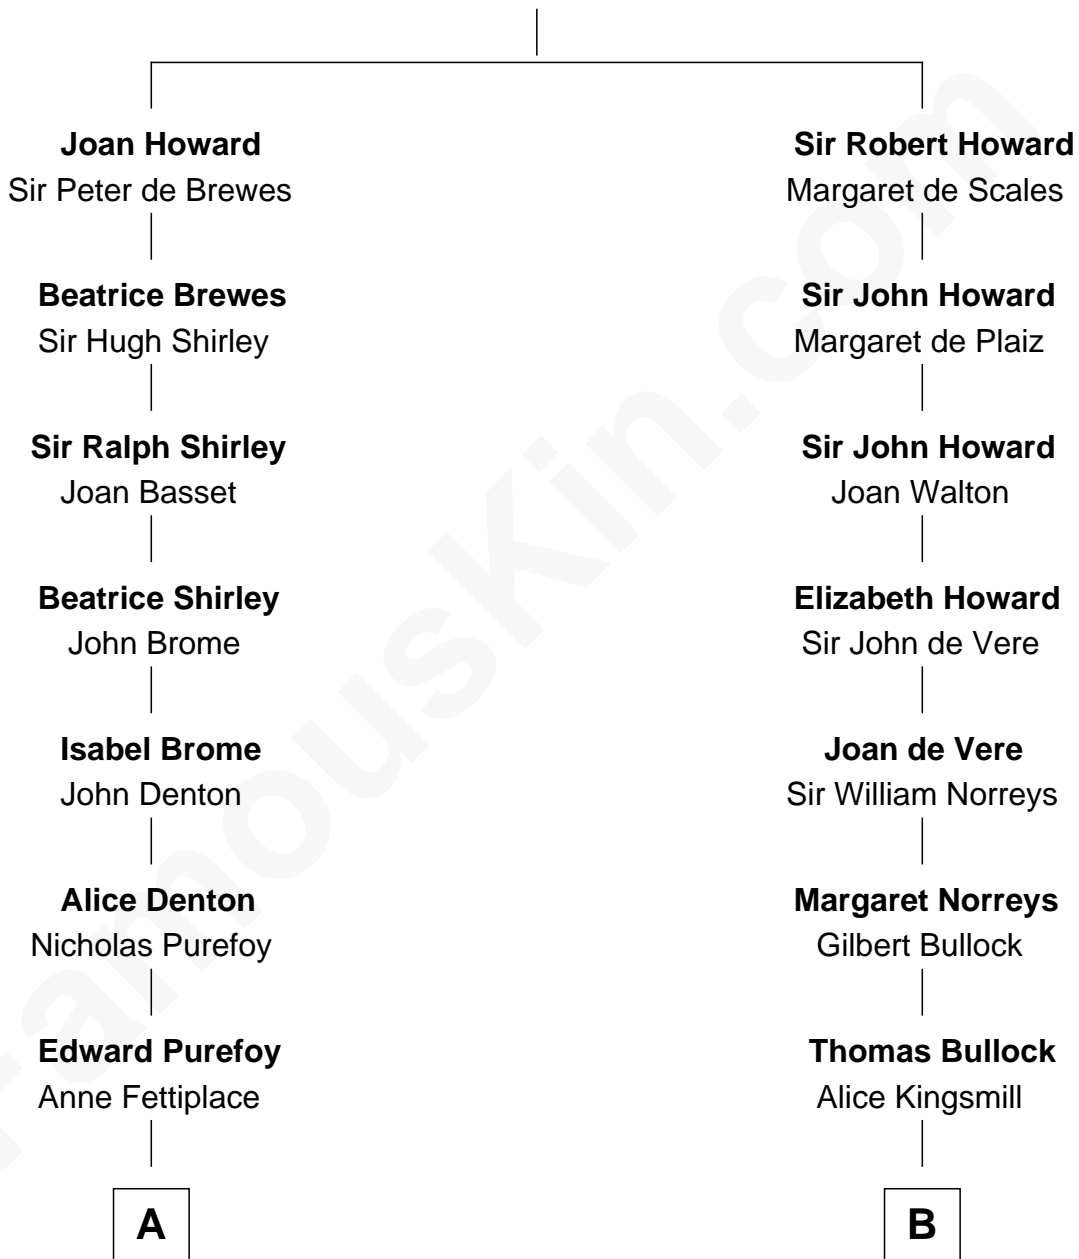

FamousKin.com Relationship Chart of

John Langdon

Signer of the U.S. Constitution

14th cousin 7 times removed of

Jeb Bush

43rd Governor of Florida

Sir John Howard

Alice de Bois