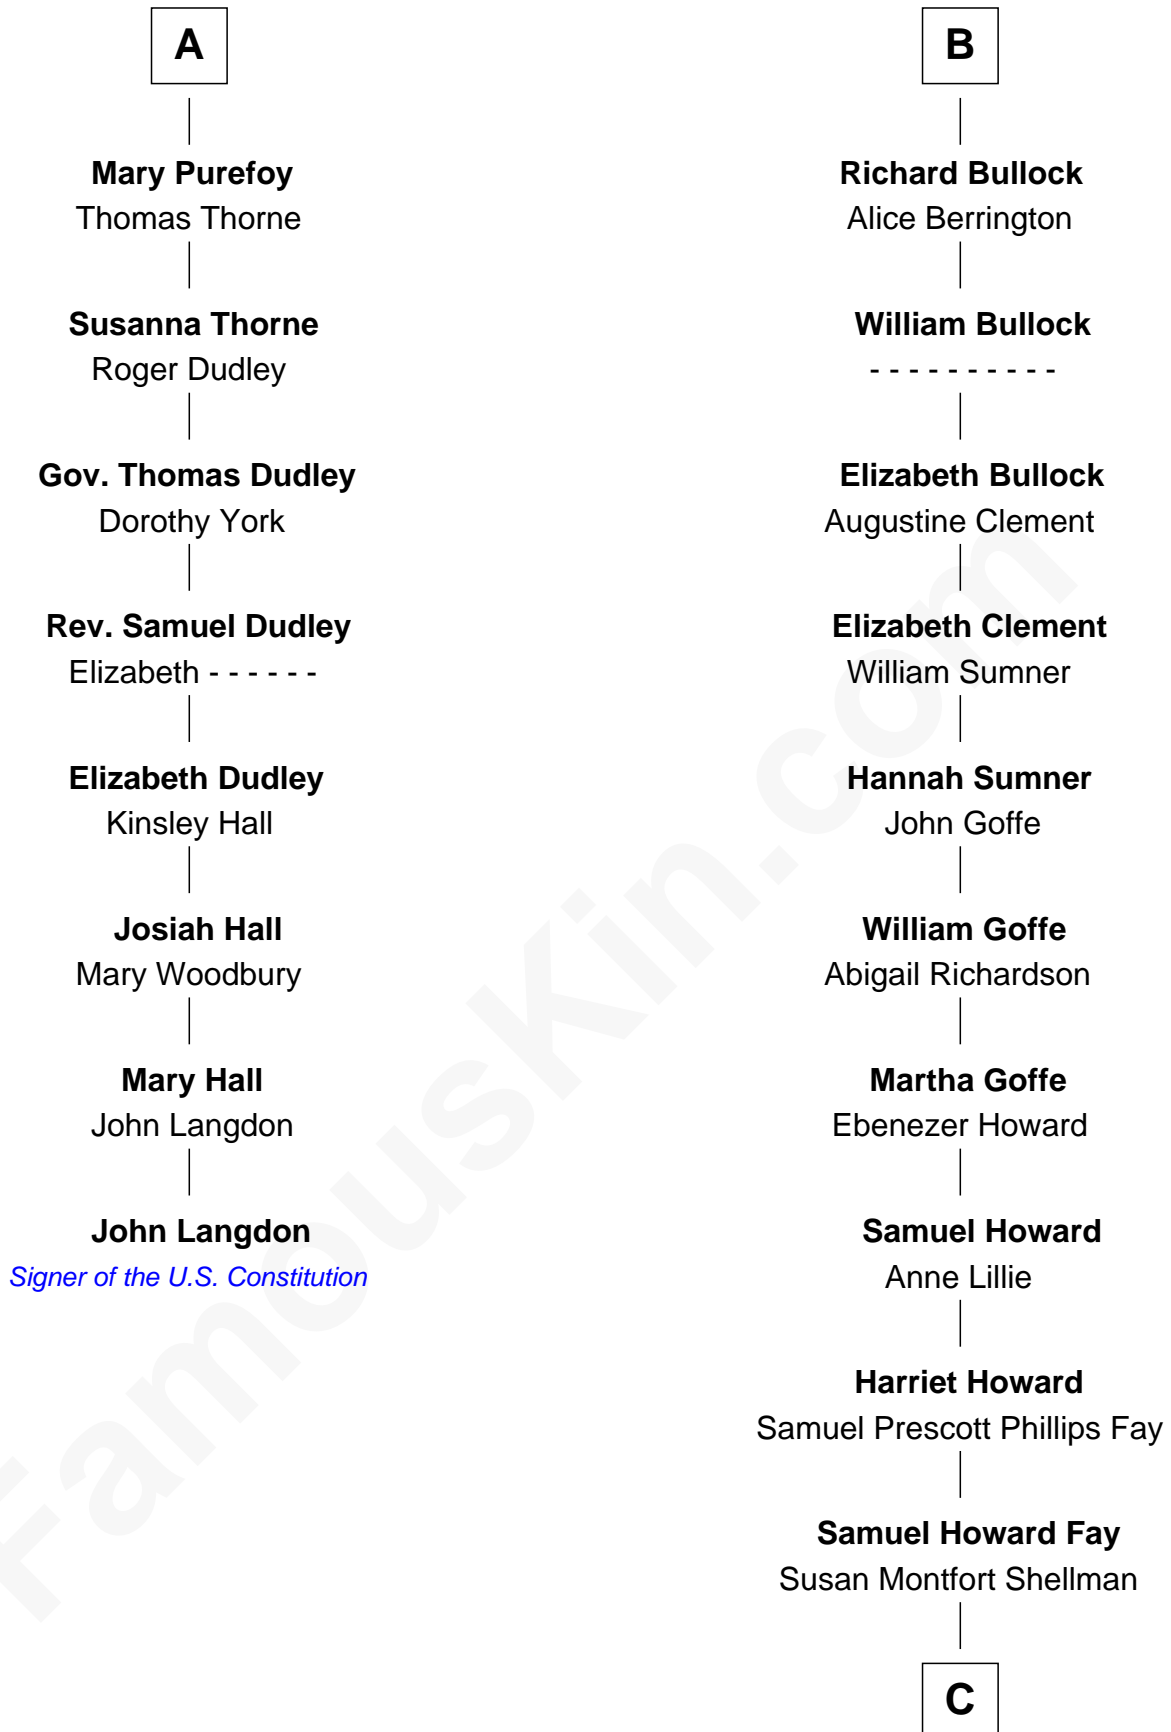

FamousKin.com Relationship Chart of

John Langdon

Signer of the U.S. Constitution

14th cousin 7 times removed of

Jeb Bush

43rd Governor of Florida

Sir John Howard

Alice de Bois

C

Harriet Eleanor Fay
Rev. James Smith Bush

Samuel Prescott Bush
Flora Sheldon

Prescott Sheldon Bush
Dorothy Wear Walker

George Herbert Walker Bush
Barbara Pierce

Jeb Bush
43rd Governor of Florida

FamousKin.com