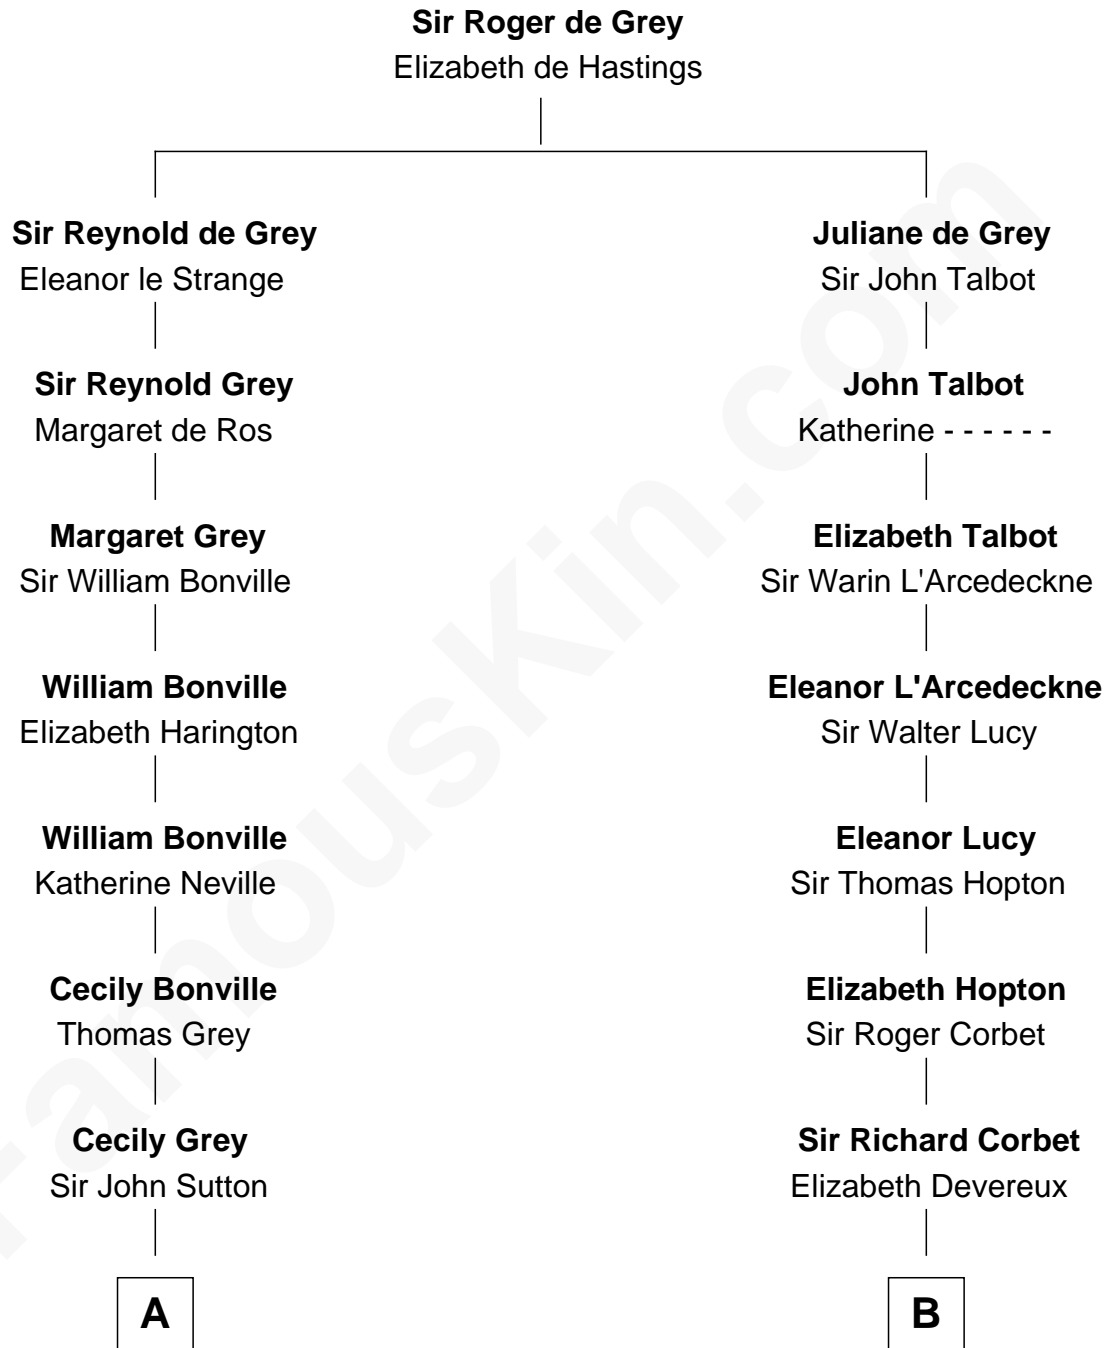

FamousKin.com Relationship Chart of

John Langdon

Signer of the U.S. Constitution

14th cousin 7 times removed of

Allen Dulles

5th Director of the C.I.A.

C

Joanna Leffingwell

Charles Lathrop

Harriet Wadsworth Lathrop

Rev. Miron Winslow

Harriet Lathrop Winslow

Rev. John Welsh Dulles

Allen Macy Dulles

Edith Foster

Allen Dulles