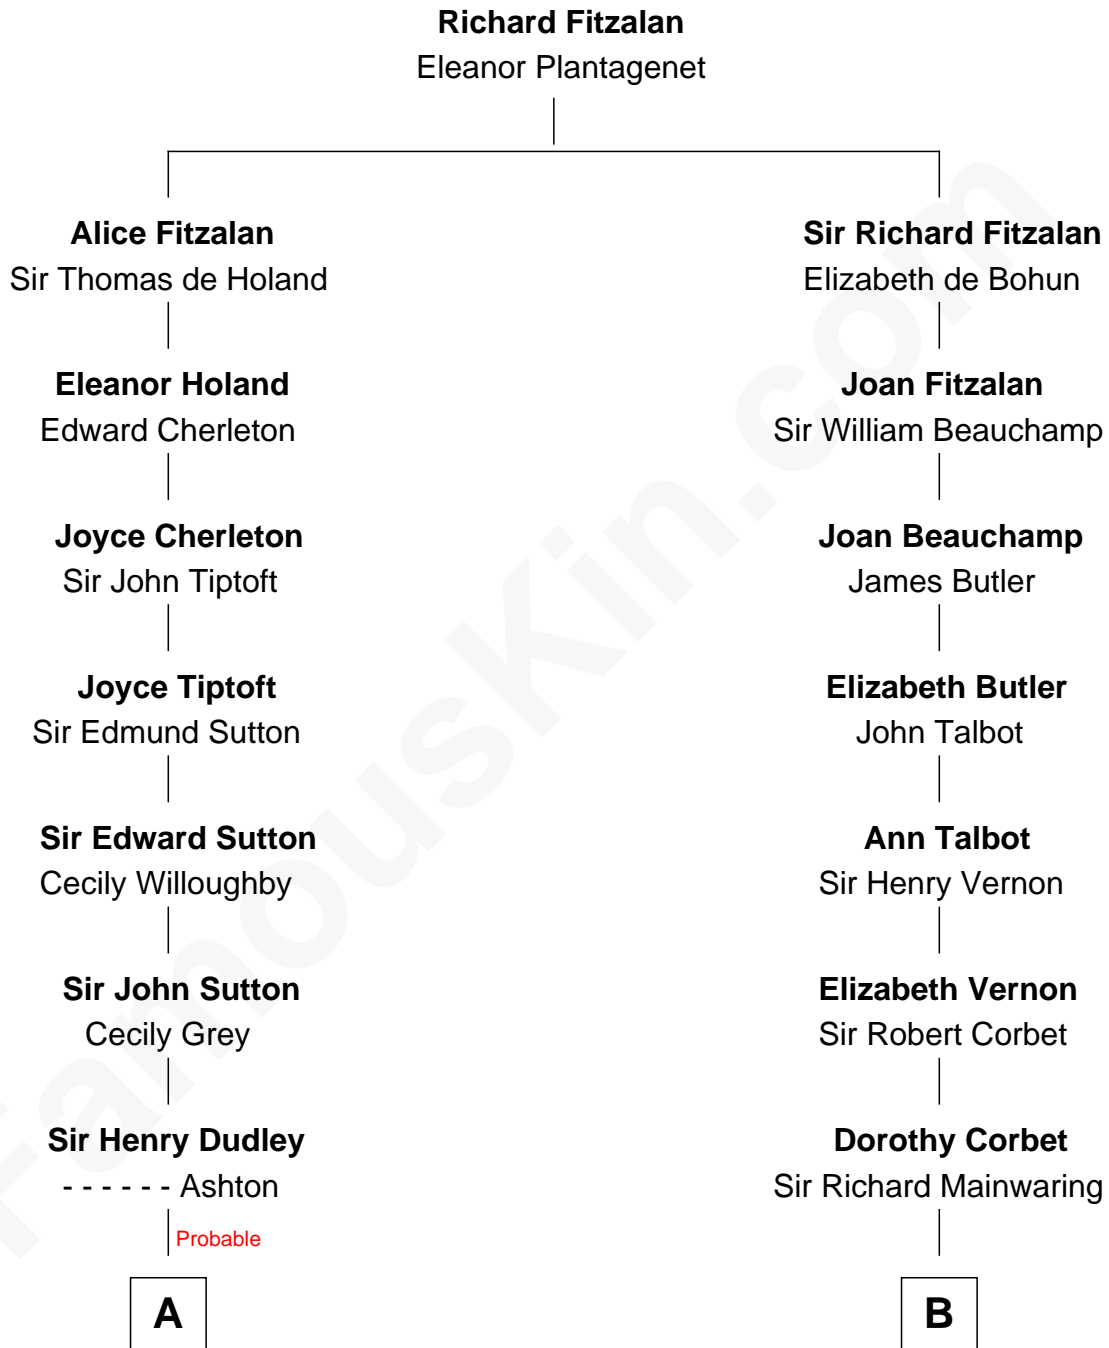

FamousKin.com

Relationship Chart of

John Langdon

Signer of the U.S. Constitution

13th cousin 6 times removed of

Allen Dulles

5th Director of the C.I.A.

C