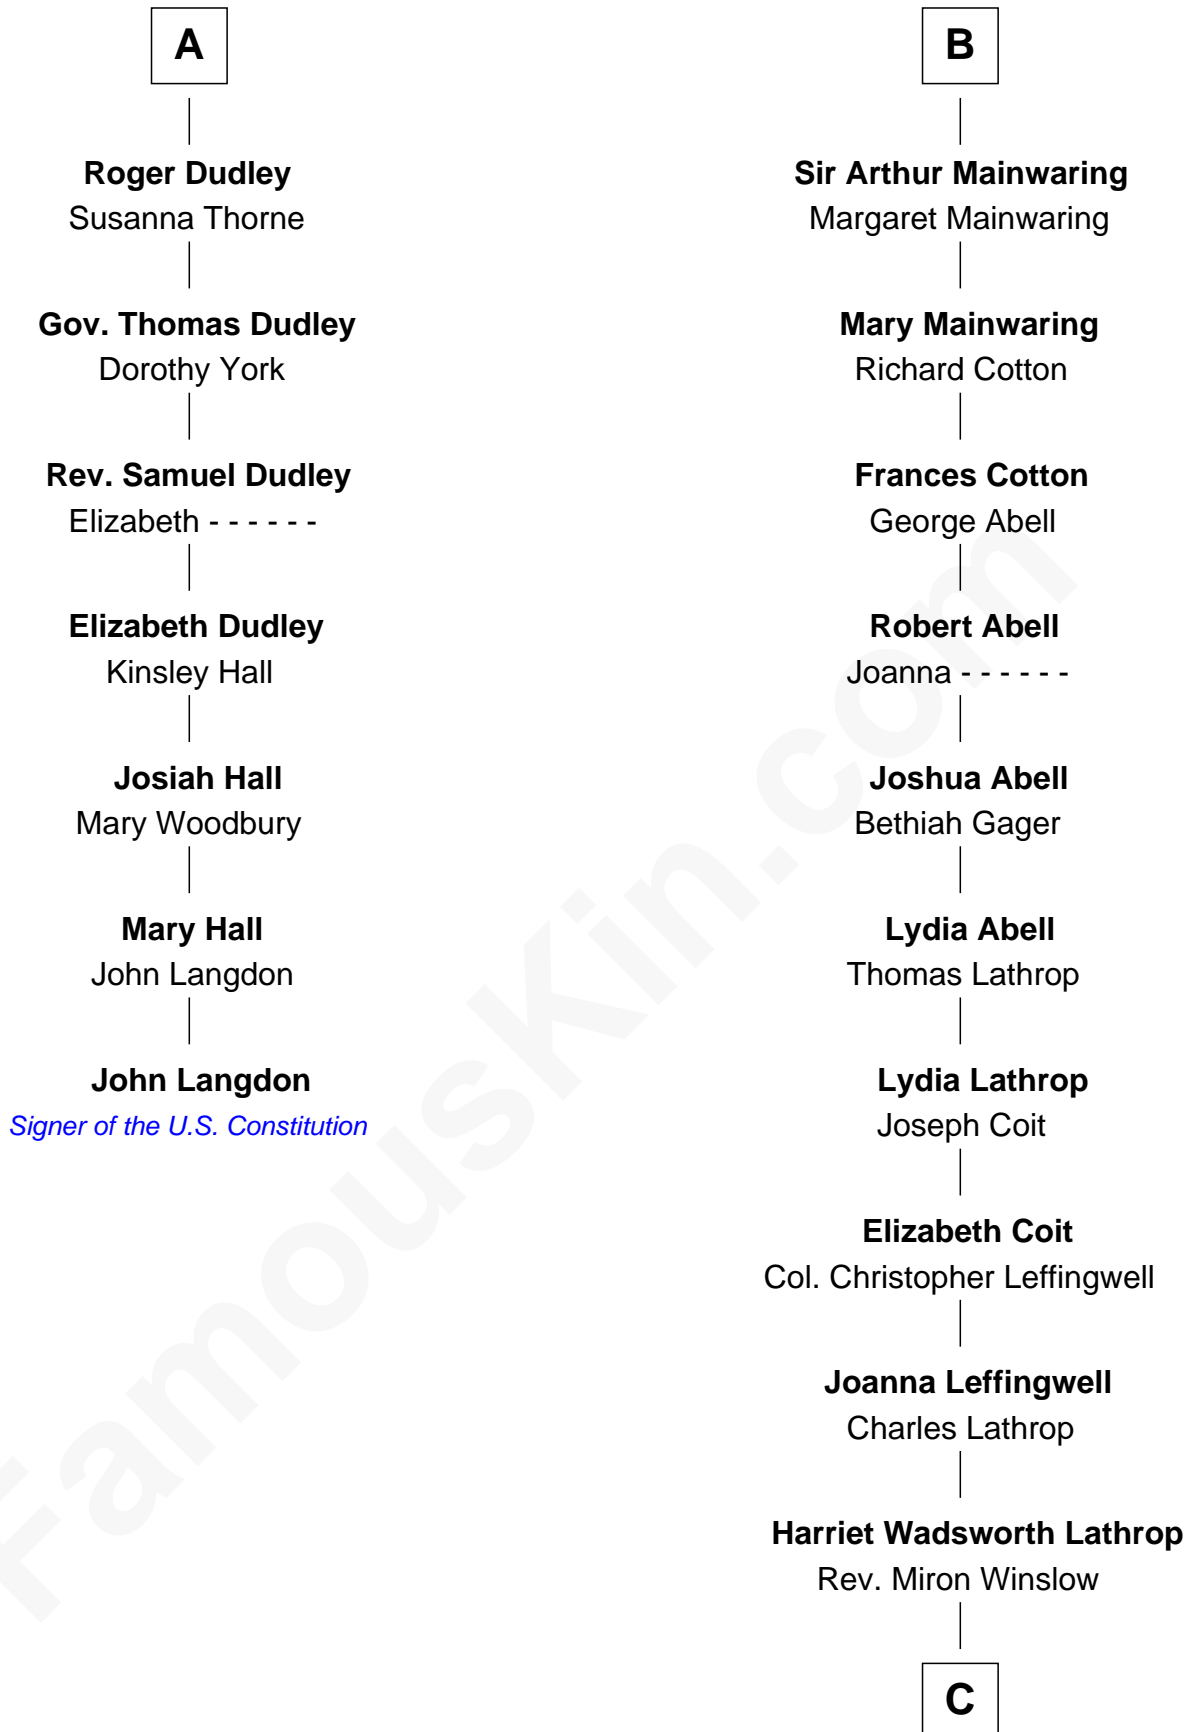

FamousKin.com

Relationship Chart of

John Langdon

Signer of the U.S. Constitution

13th cousin 6 times removed of

Allen Dulles

5th Director of the C.I.A.

C