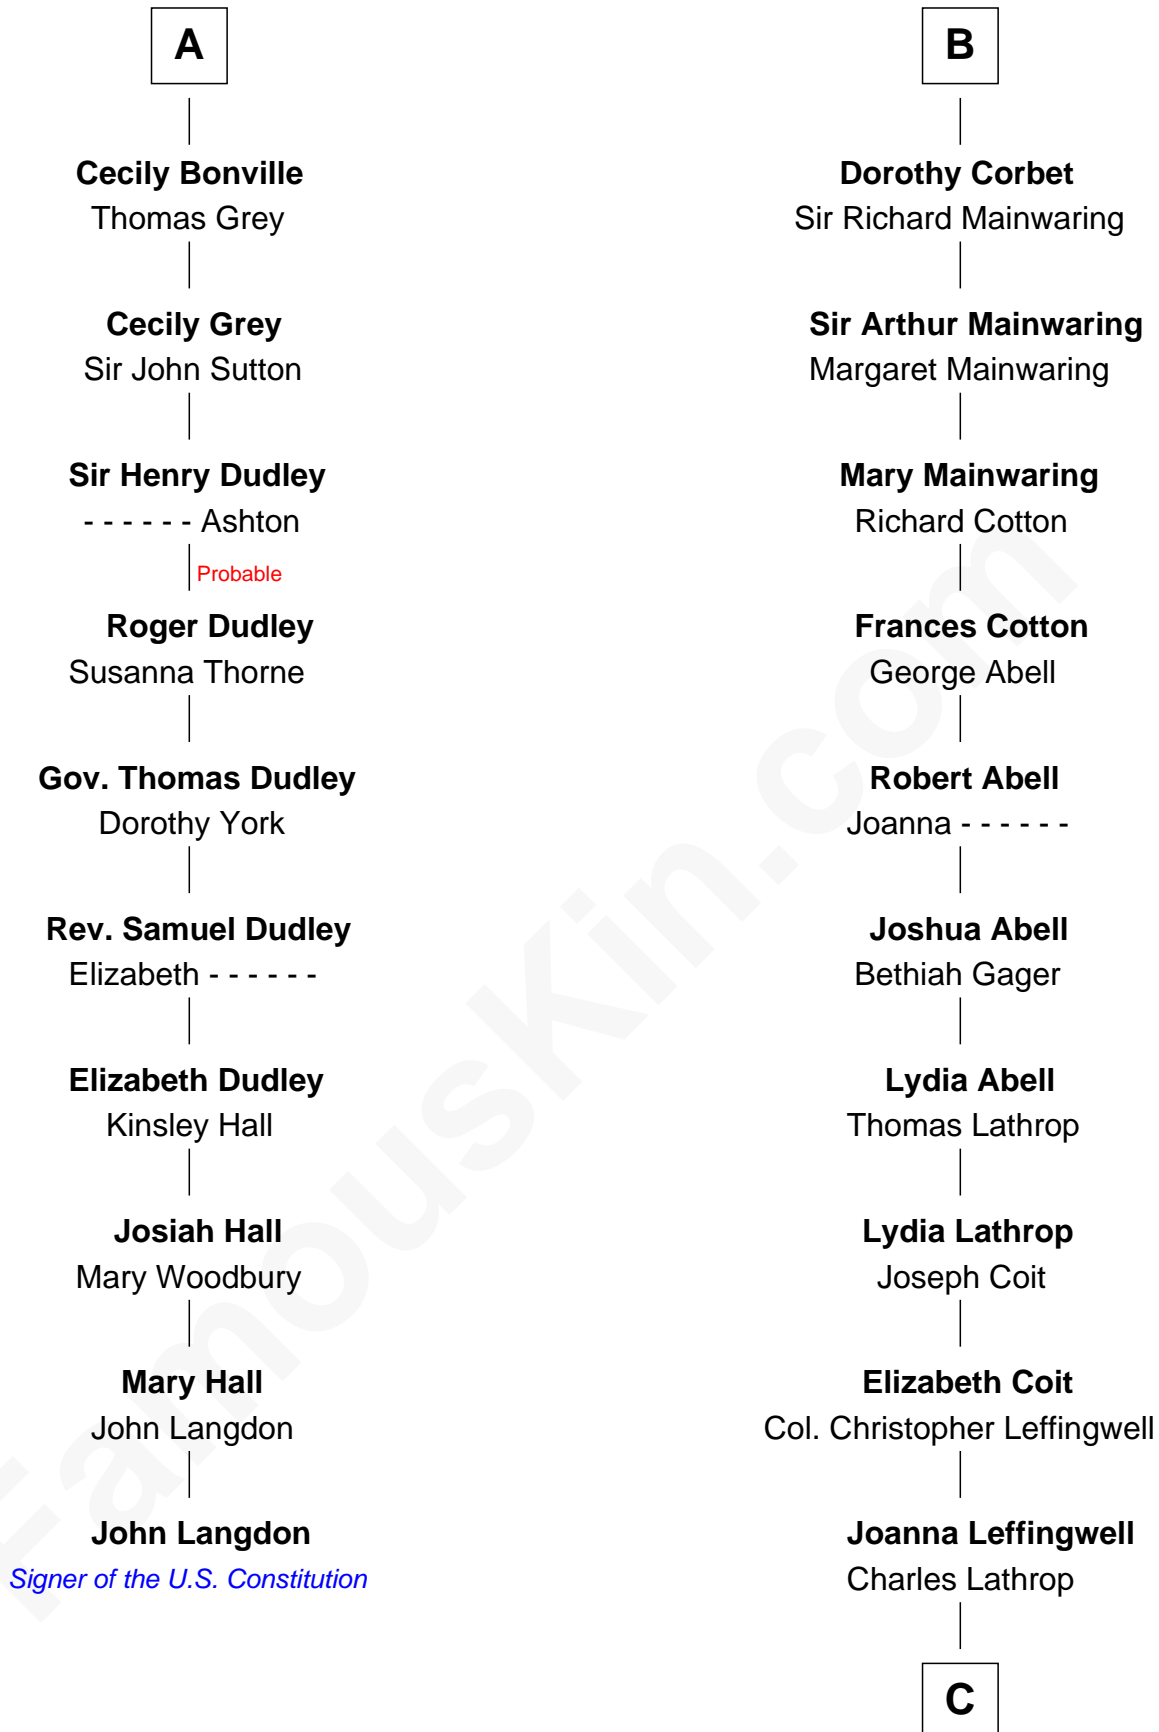

FamousKin.com

Relationship Chart of

John Langdon

Signer of the U.S. Constitution

16th cousin 4 times removed of

Allen Dulles

5th Director of the C.I.A.

Sir Richard de Burgh

Margaret - - - - -

Eleanor de Burgh
Sir Thomas de Multon

Elizabeth de Multon
Sir Robert de Harington

Sir John Harington
- - - - -

Sir Robert Harington
Isabel Loring

Sir William Harington
Margaret Hill

Elizabeth Harington
William Bonville

William Bonville
Katherine Neville

A

Joan de Burgh
Sir John Darcy

Elizabeth Darcy
James le Boteler

James Butler
Anne de Welles

James Butler
Joan Beauchamp

Elizabeth Butler
John Talbot

Ann Talbot
Sir Henry Vernon

Elizabeth Vernon
Sir Robert Corbet

B

C

—
Harriet Wadsworth Lathrop

Rev. Miron Winslow

—
Harriet Lathrop Winslow

Rev. John Welsh Dulles

—
Allen Macy Dulles