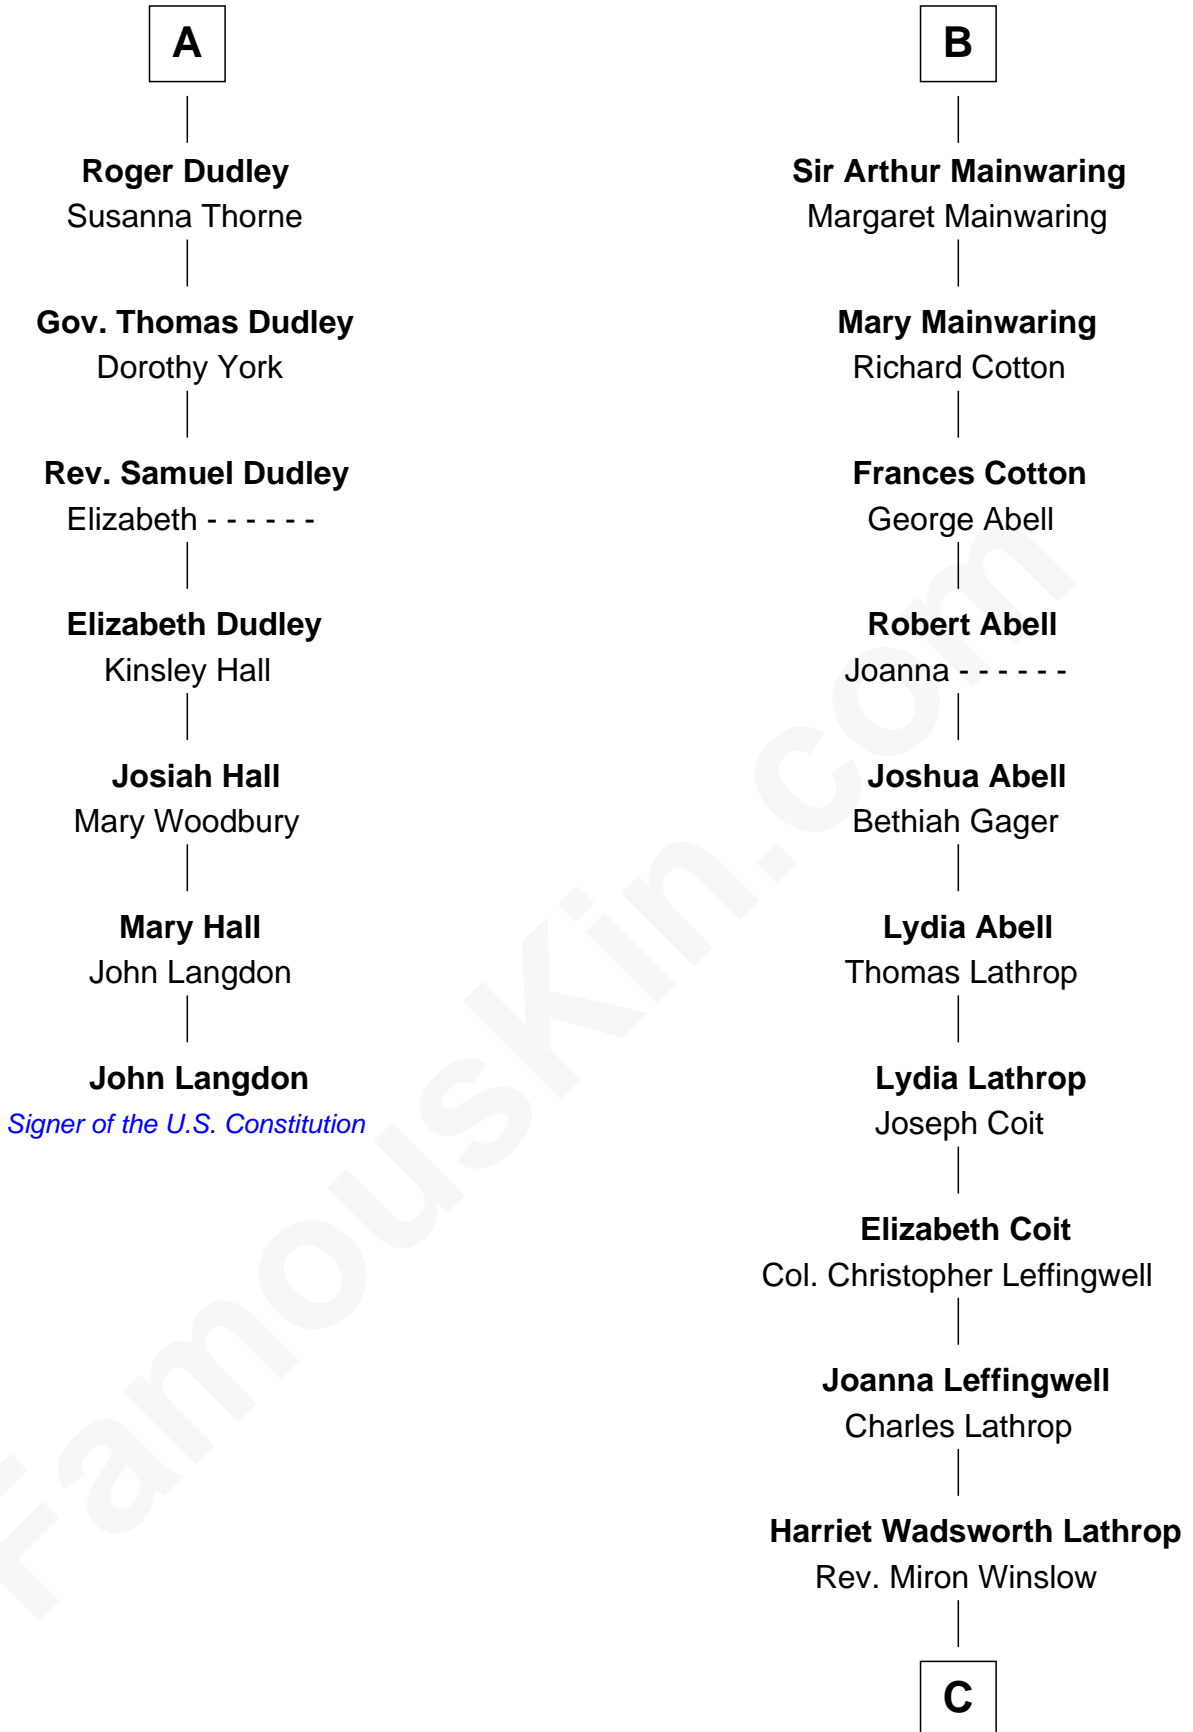

FamousKin.com

Relationship Chart of

John Langdon

Signer of the U.S. Constitution

13th cousin 6 times removed of

John Foster Dulles

52nd U.S. Secretary of State

C

Harriet Lathrop Winslow

Rev. John Welsh Dulles

Allen Macy Dulles

Edith Foster

John Foster Dulles

52nd U.S. Secretary of State

FamousKin.com