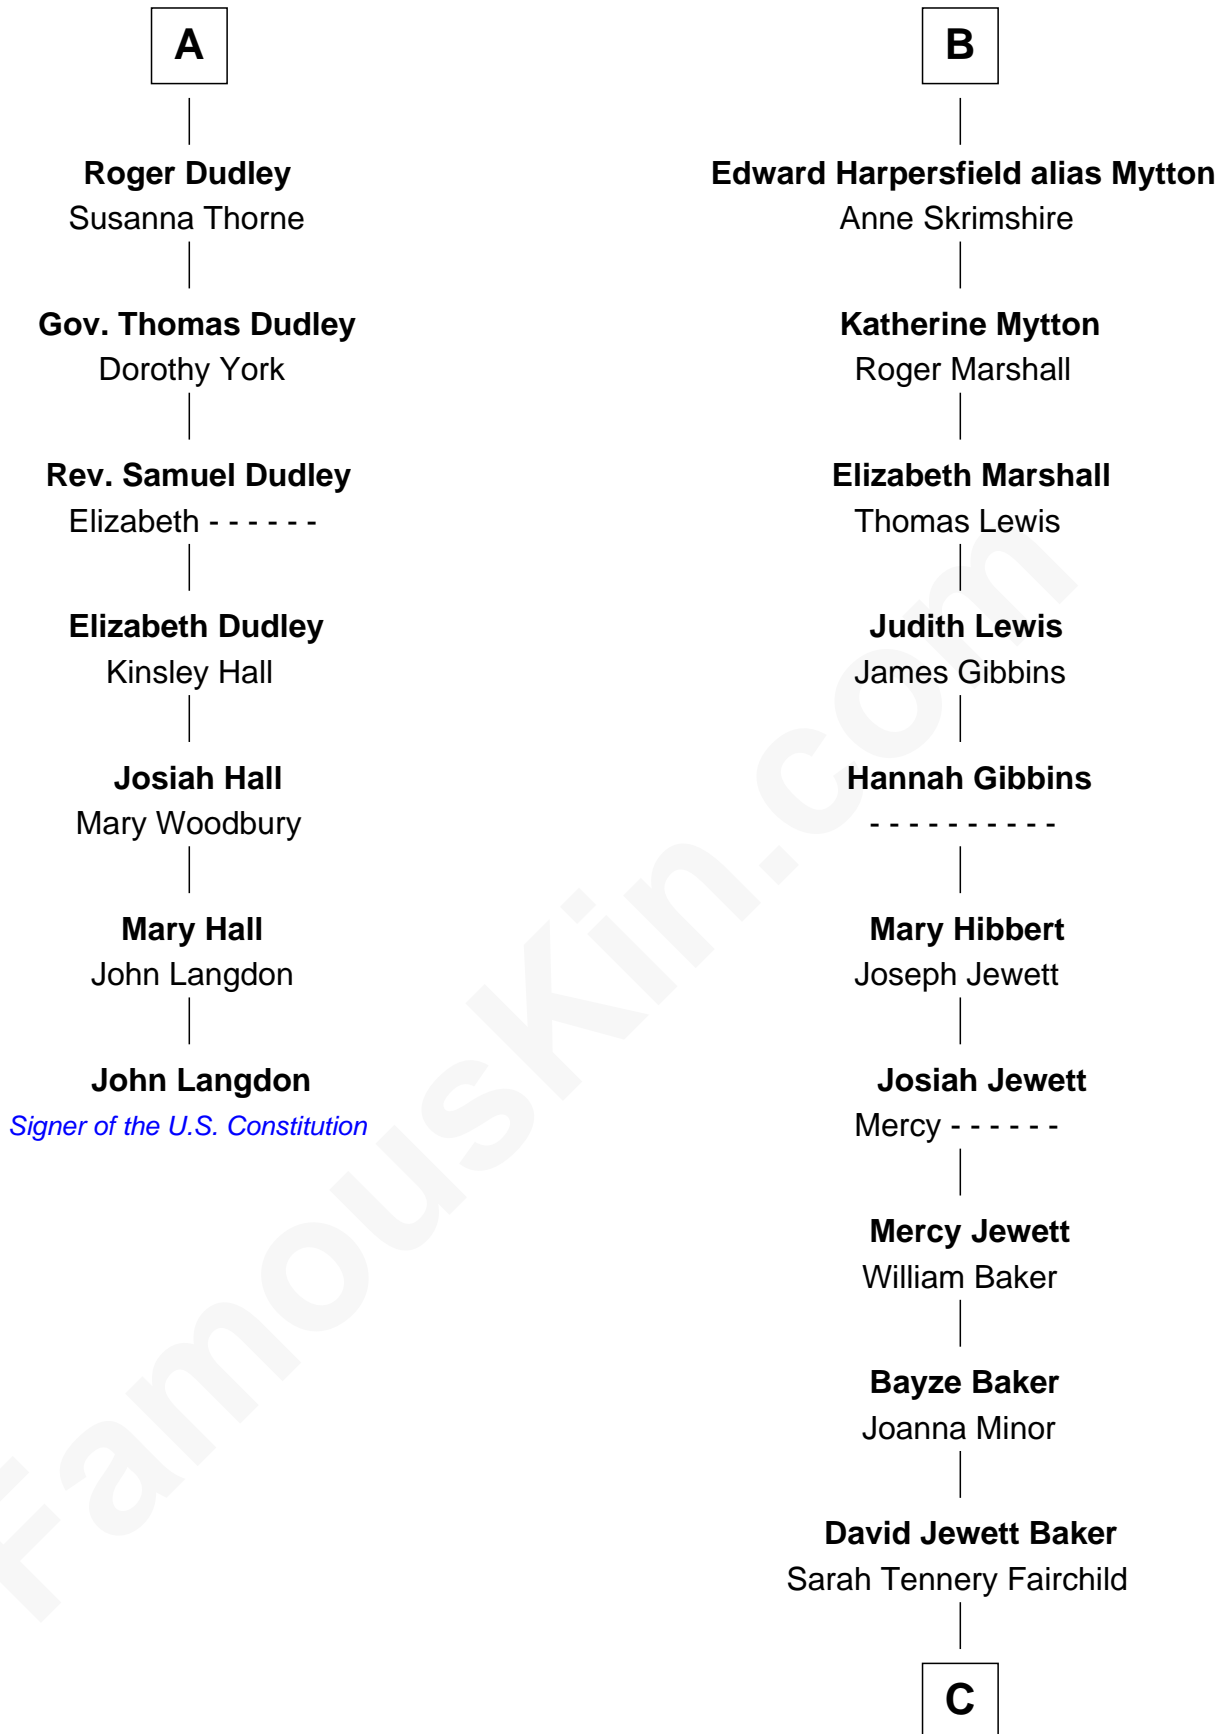

FamousKin.com

Relationship Chart of

John Langdon

Signer of the U.S. Constitution

13th cousin 8 times removed of

Chevy Chase

Comedian, Actor and Writer

C

Sarah Tennery Baker

Col. Lyne Shackelford Metcalfe

Grace Metcalfe

Charles Denison Chase

Edward Leigh Chase

Mabel Penrose Tinsley

Edward Tinsley Chase

Cathalene Parker Browning