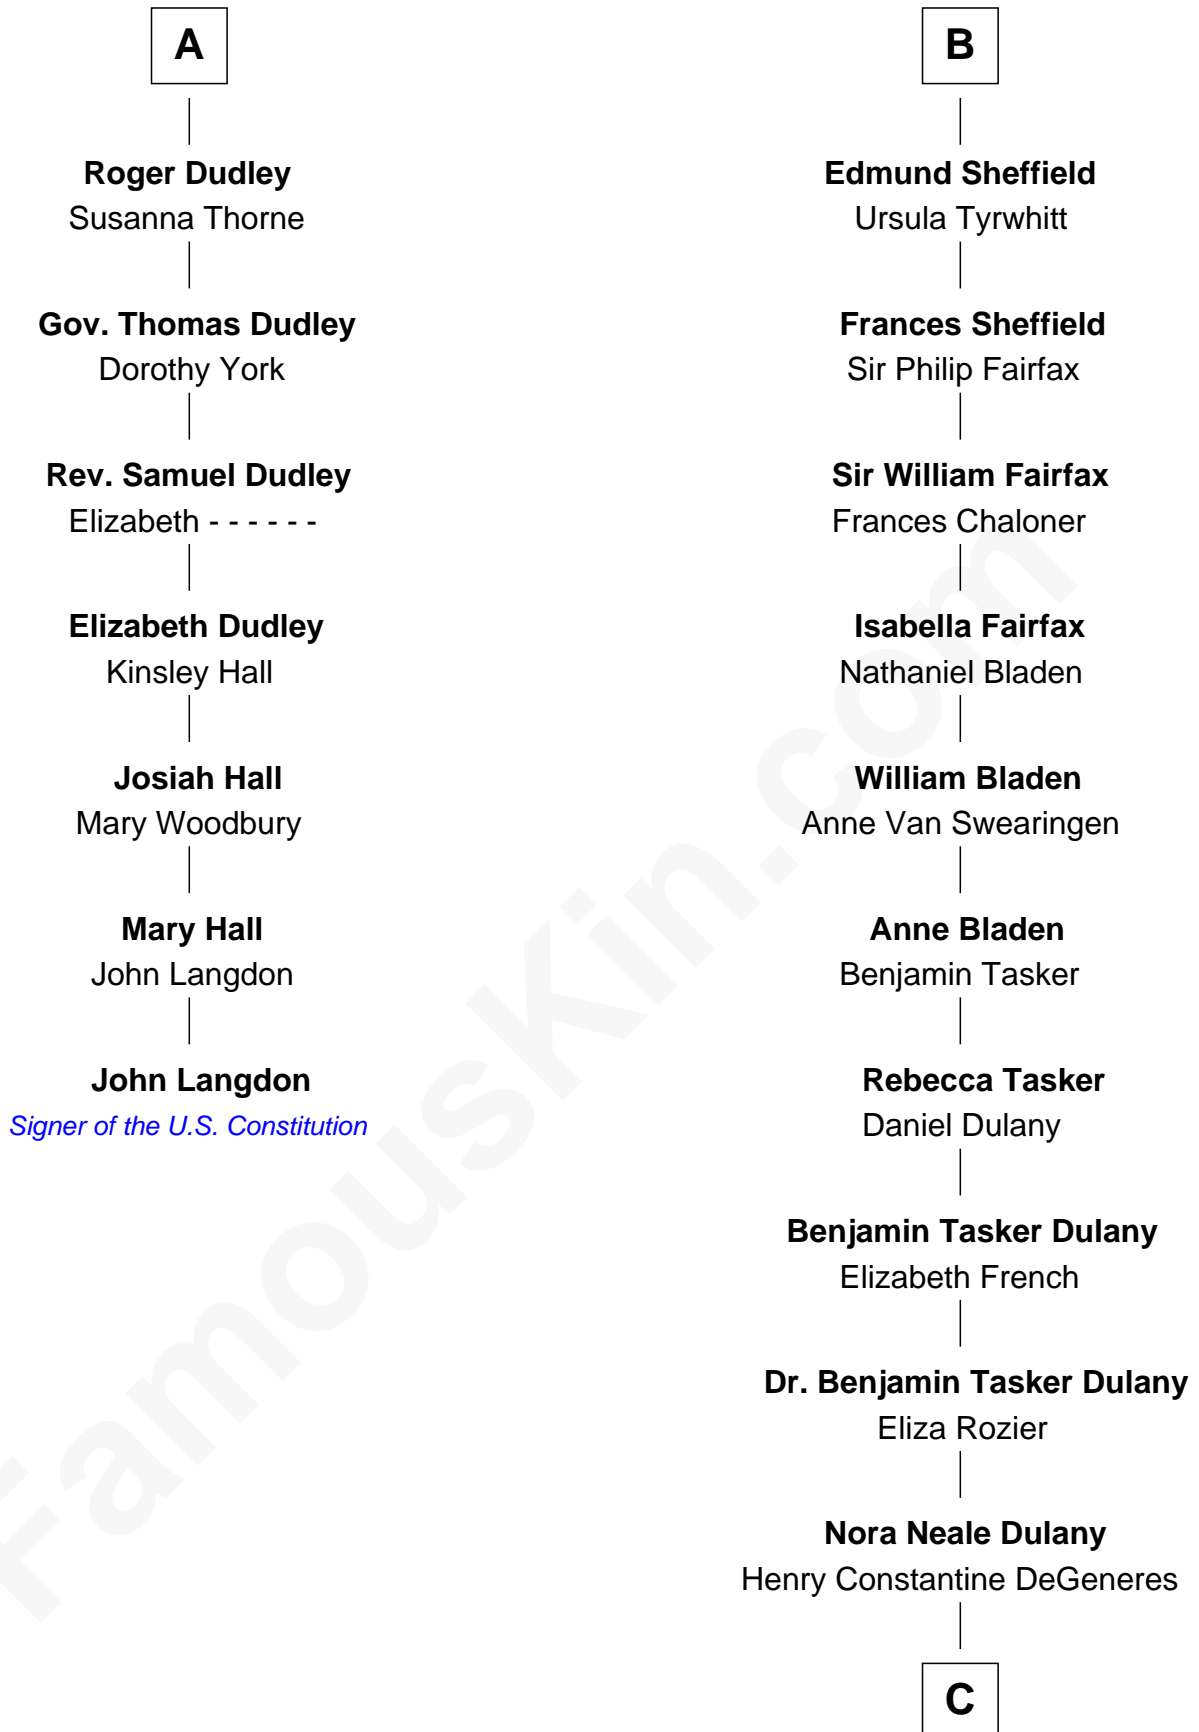

FamousKin.com Relationship Chart of

John Langdon

Signer of the U.S. Constitution

13th cousin 8 times removed of

Ellen DeGeneres

Comedienne and TV Personality

C

Joseph C. DeGeneres

Mary Whittemore

Alfred George DeGeneres

Julia E. Billiu

Elliot Everett DeGeneres

Ruth Elodie Martin

Elliot Everett DeGeneres

Betty Jane Pfeffer

Ellen DeGeneres