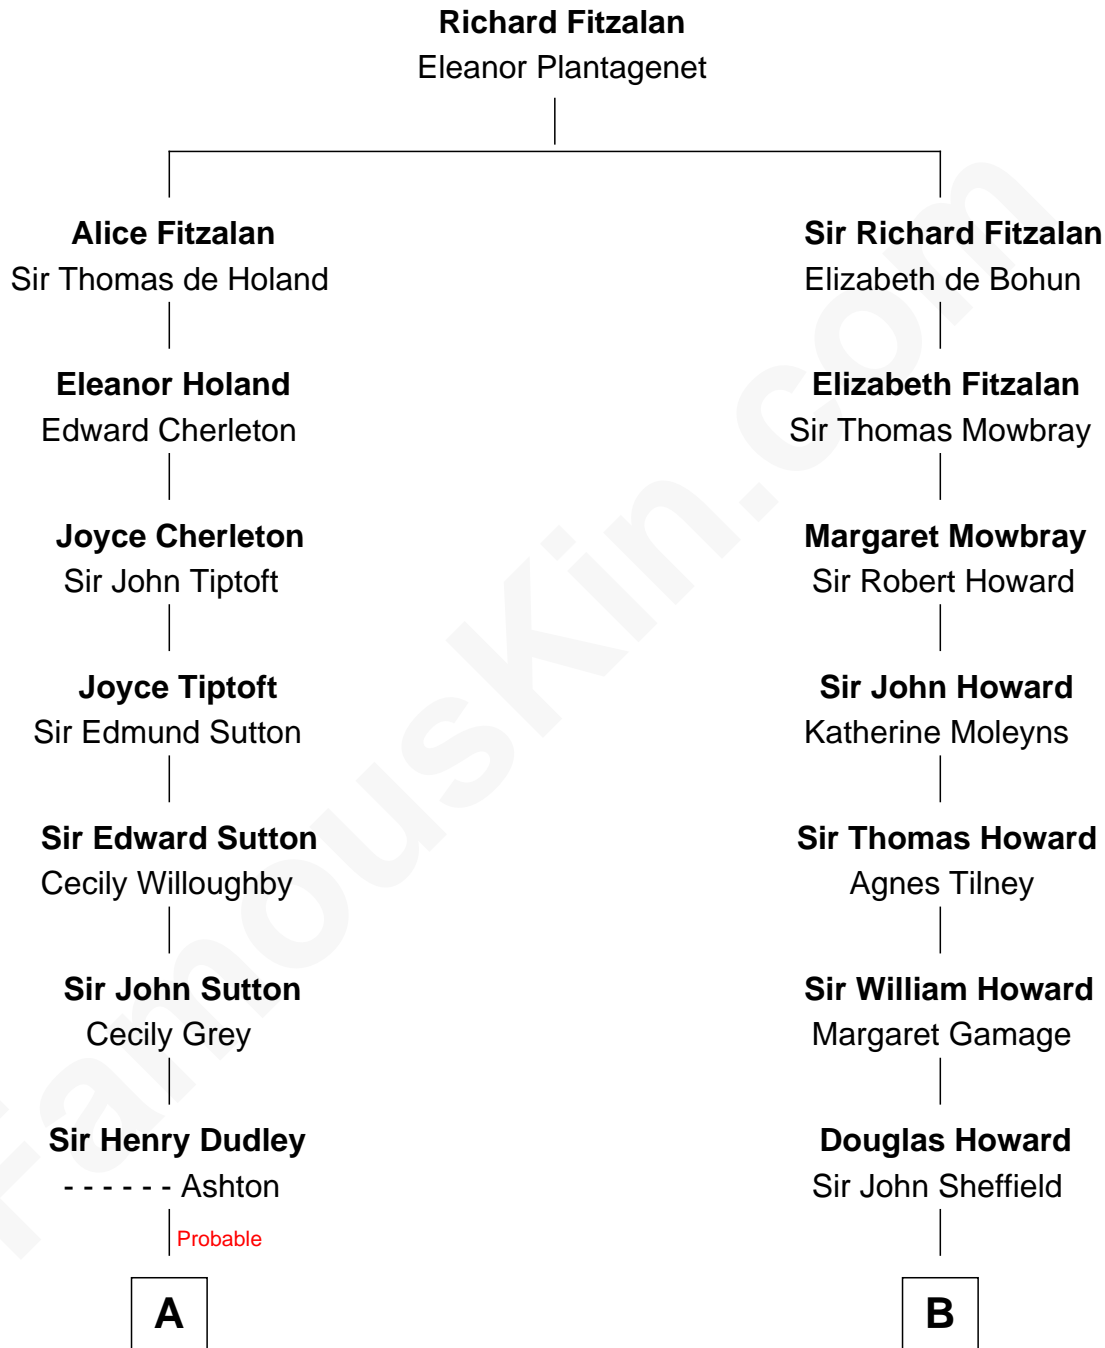

FamousKin.com Relationship Chart of

John Langdon

Signer of the U.S. Constitution

13th cousin 8 times removed of

Ellen DeGeneres

Comedienne and TV Personality

C

Joseph C. DeGeneres

Mary Whittemore

Alfred George DeGeneres

Julia E. Billiu

Elliot Everett DeGeneres

Ruth Elodie Martin

Elliot Everett DeGeneres

Betty Jane Pfeffer

Ellen DeGeneres