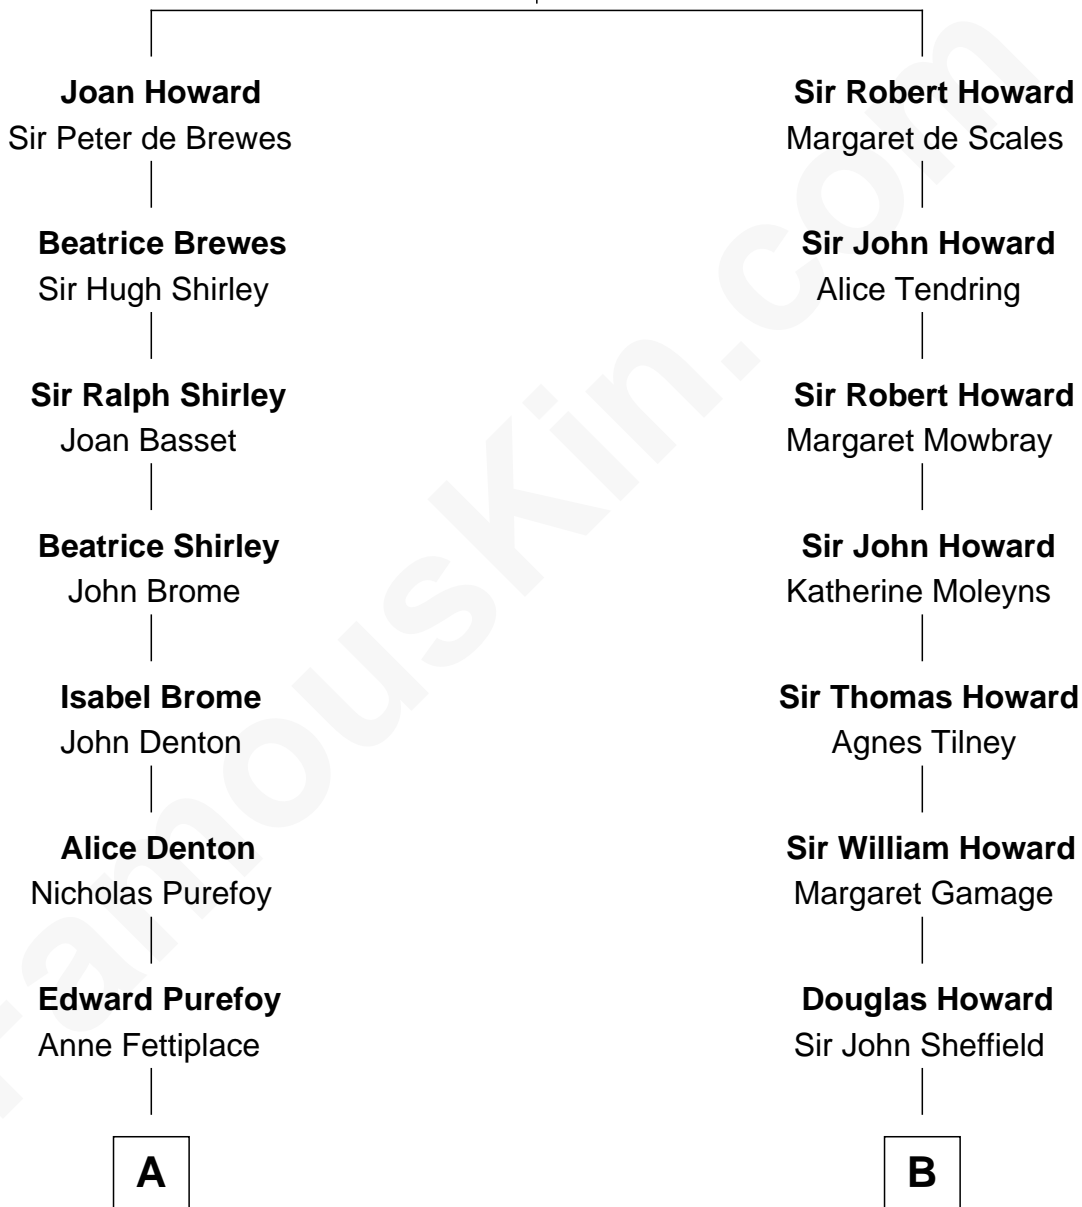

## Relationship Chart of

### John Langdon

*Signer of the U.S. Constitution*

14th cousin 7 times removed of

### Ellen DeGeneres

*Comedienne and TV Personality*

**Sir John Howard**

Alice de Bois

C

**Joseph C. DeGeneres**

Mary Whittemore

**Alfred George DeGeneres**