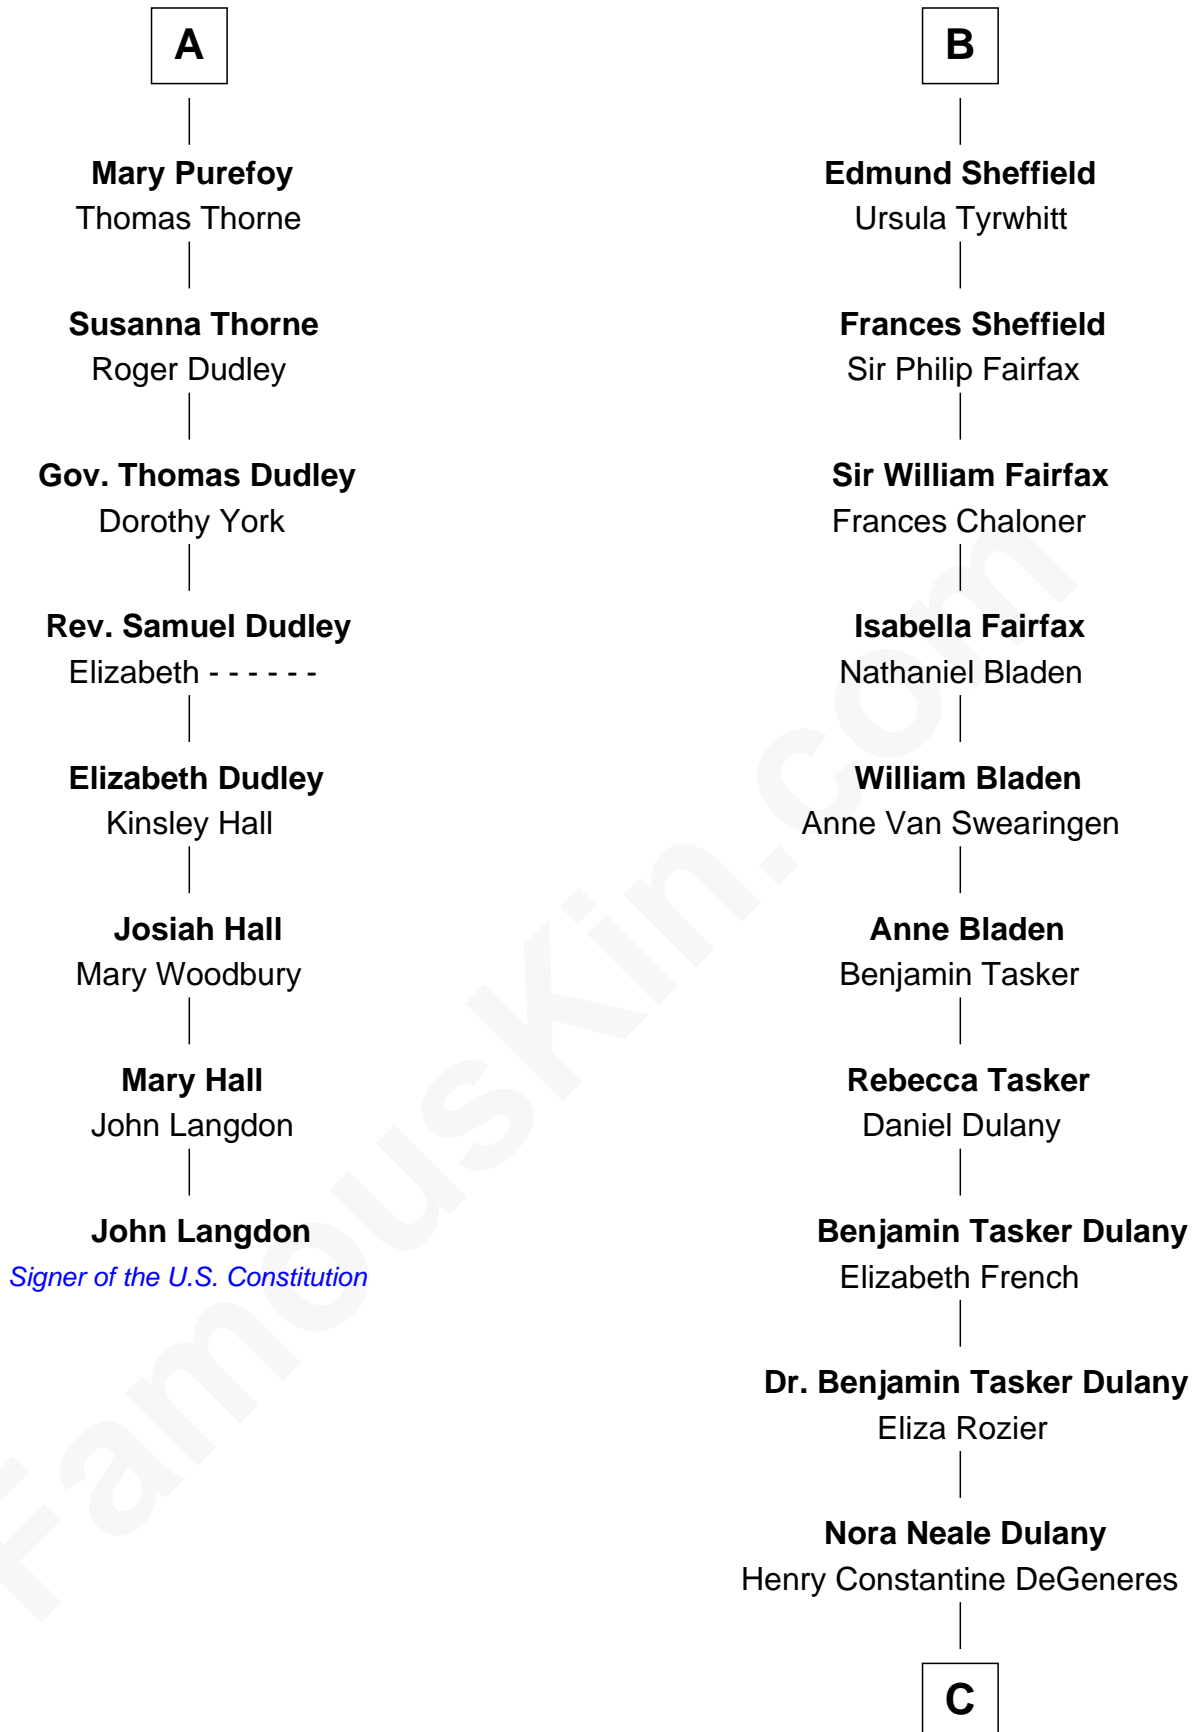

## Relationship Chart of

### John Langdon

*Signer of the U.S. Constitution*

14th cousin 7 times removed of

### Ellen DeGeneres

*Comedienne and TV Personality*

**Sir John Howard**

Alice de Bois

C

**Joseph C. DeGeneres**

Mary Whittemore

**Alfred George DeGeneres**