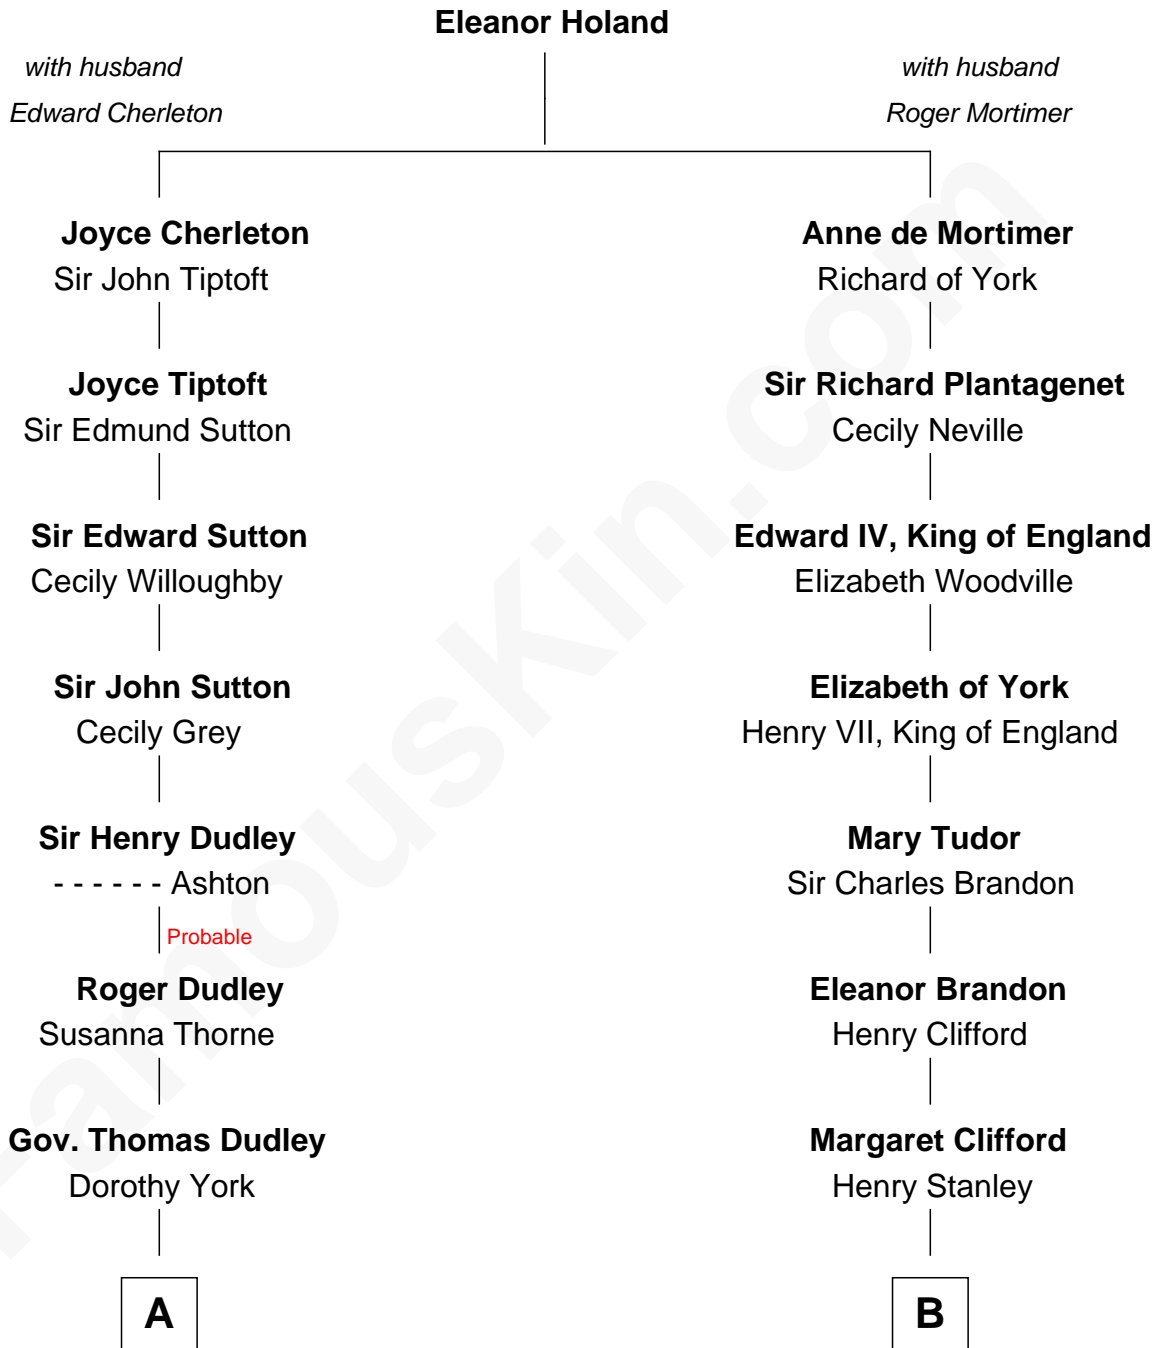

FamousKin.com

Relationship Chart of

John Langdon

Signer of the U.S. Constitution

11th cousin 8 times removed of

Guy Ritchie

British Filmmaker

C

Doris Margareta McLaughlin

Stuart John Ritchie

John Vivian Ritchie

Amber Mary Parkinson

Guy Ritchie

British Filmmaker

FamousKin.com