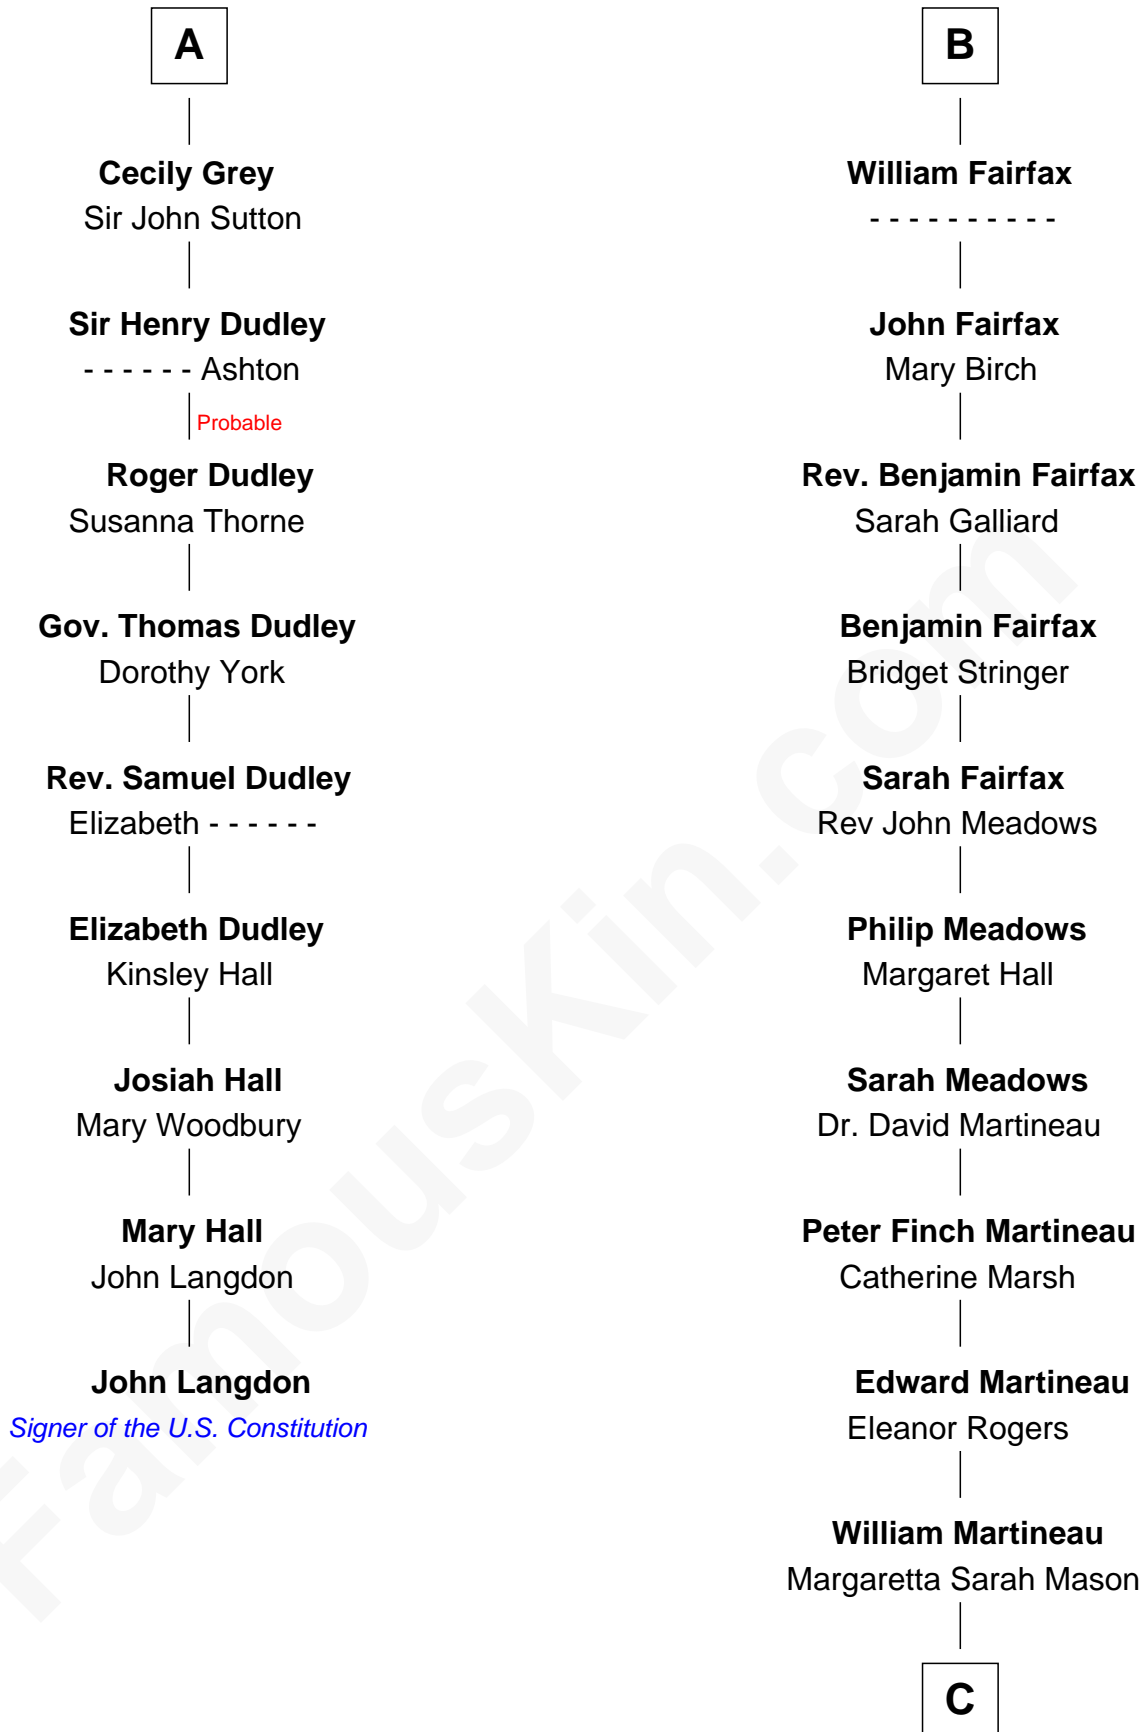

FamousKin.com

Relationship Chart of

John Langdon

Signer of the U.S. Constitution

15th cousin 5 times removed of

Guy Ritchie

British Filmmaker

C

Edith Jane Martineau

Vivian Guy Ouseley McLaughlin

Doris Margaretta McLaughlin

Stuart John Ritchie

John Vivian Ritchie

Amber Mary Parkinson

Guy Ritchie

British Filmmaker