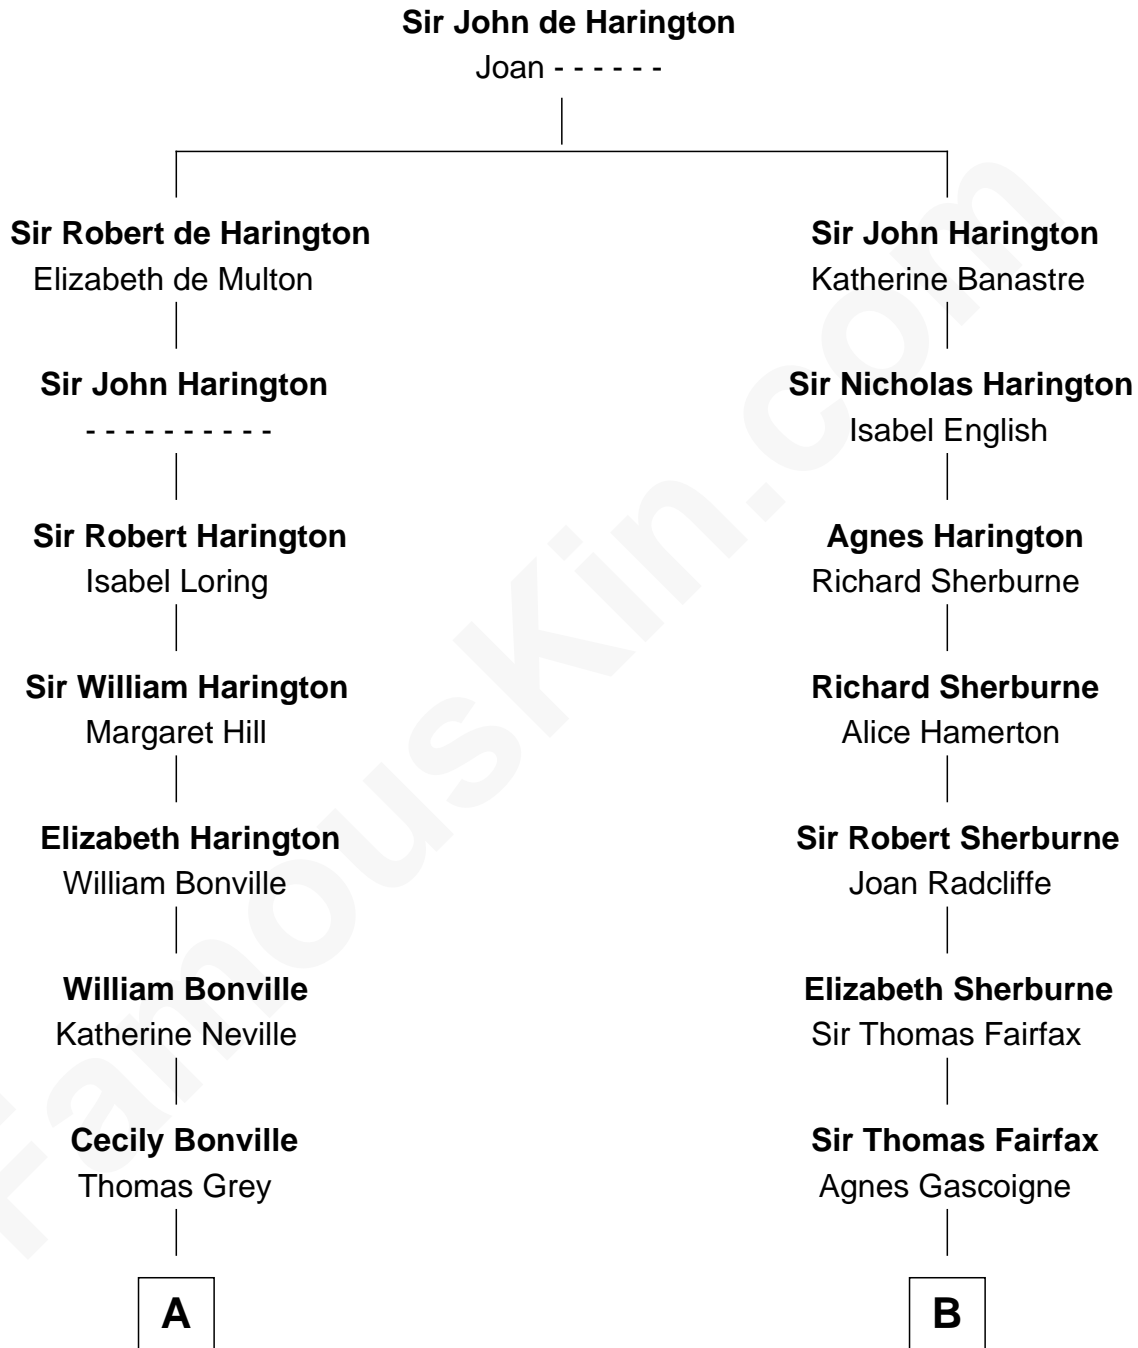

FamousKin.com

Relationship Chart of

John Langdon

Signer of the U.S. Constitution

15th cousin 5 times removed of

Guy Ritchie

British Filmmaker

C

Edith Jane Martineau

Vivian Guy Ouseley McLaughlin

Doris Margaretta McLaughlin

Stuart John Ritchie

John Vivian Ritchie

Amber Mary Parkinson

Guy Ritchie

British Filmmaker