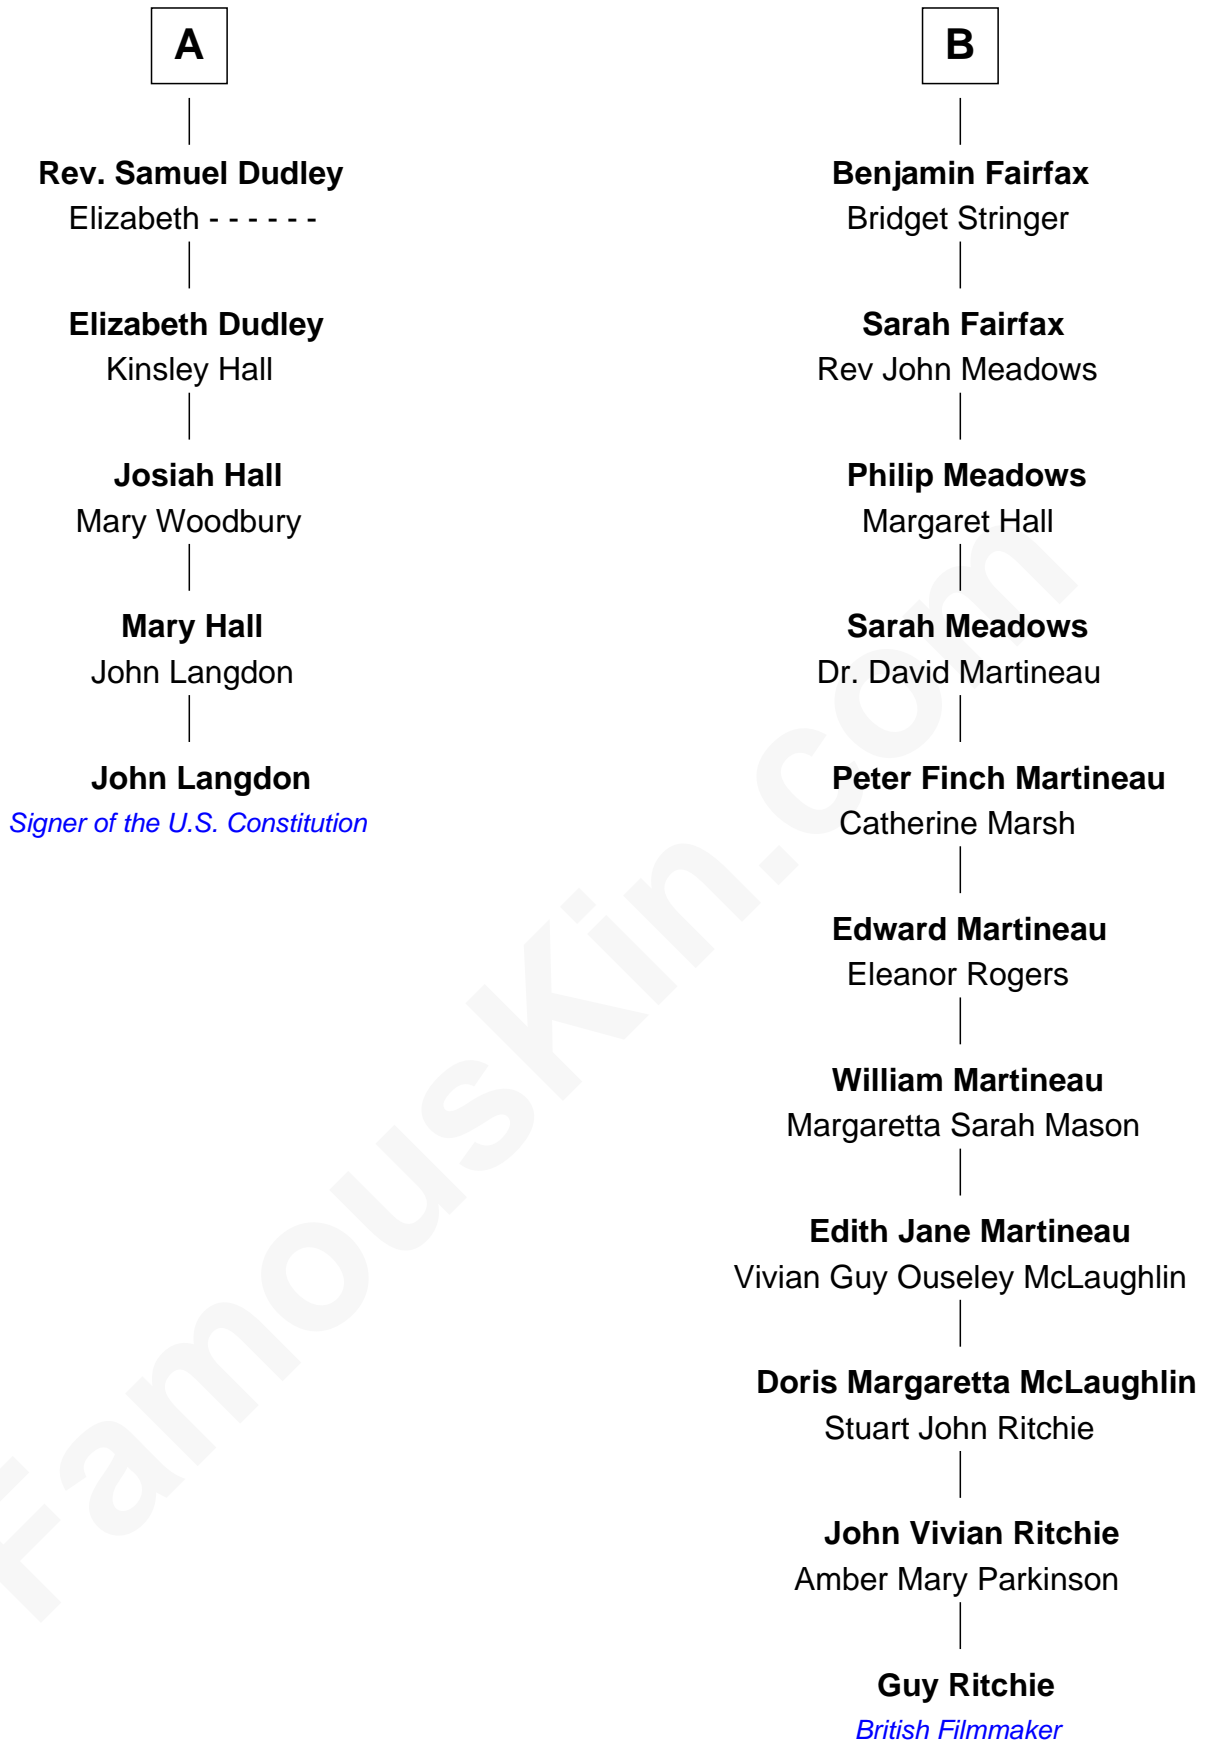

Guy Ritchie photo by [Georges Biard](#) (CC BY-SA 3.0)