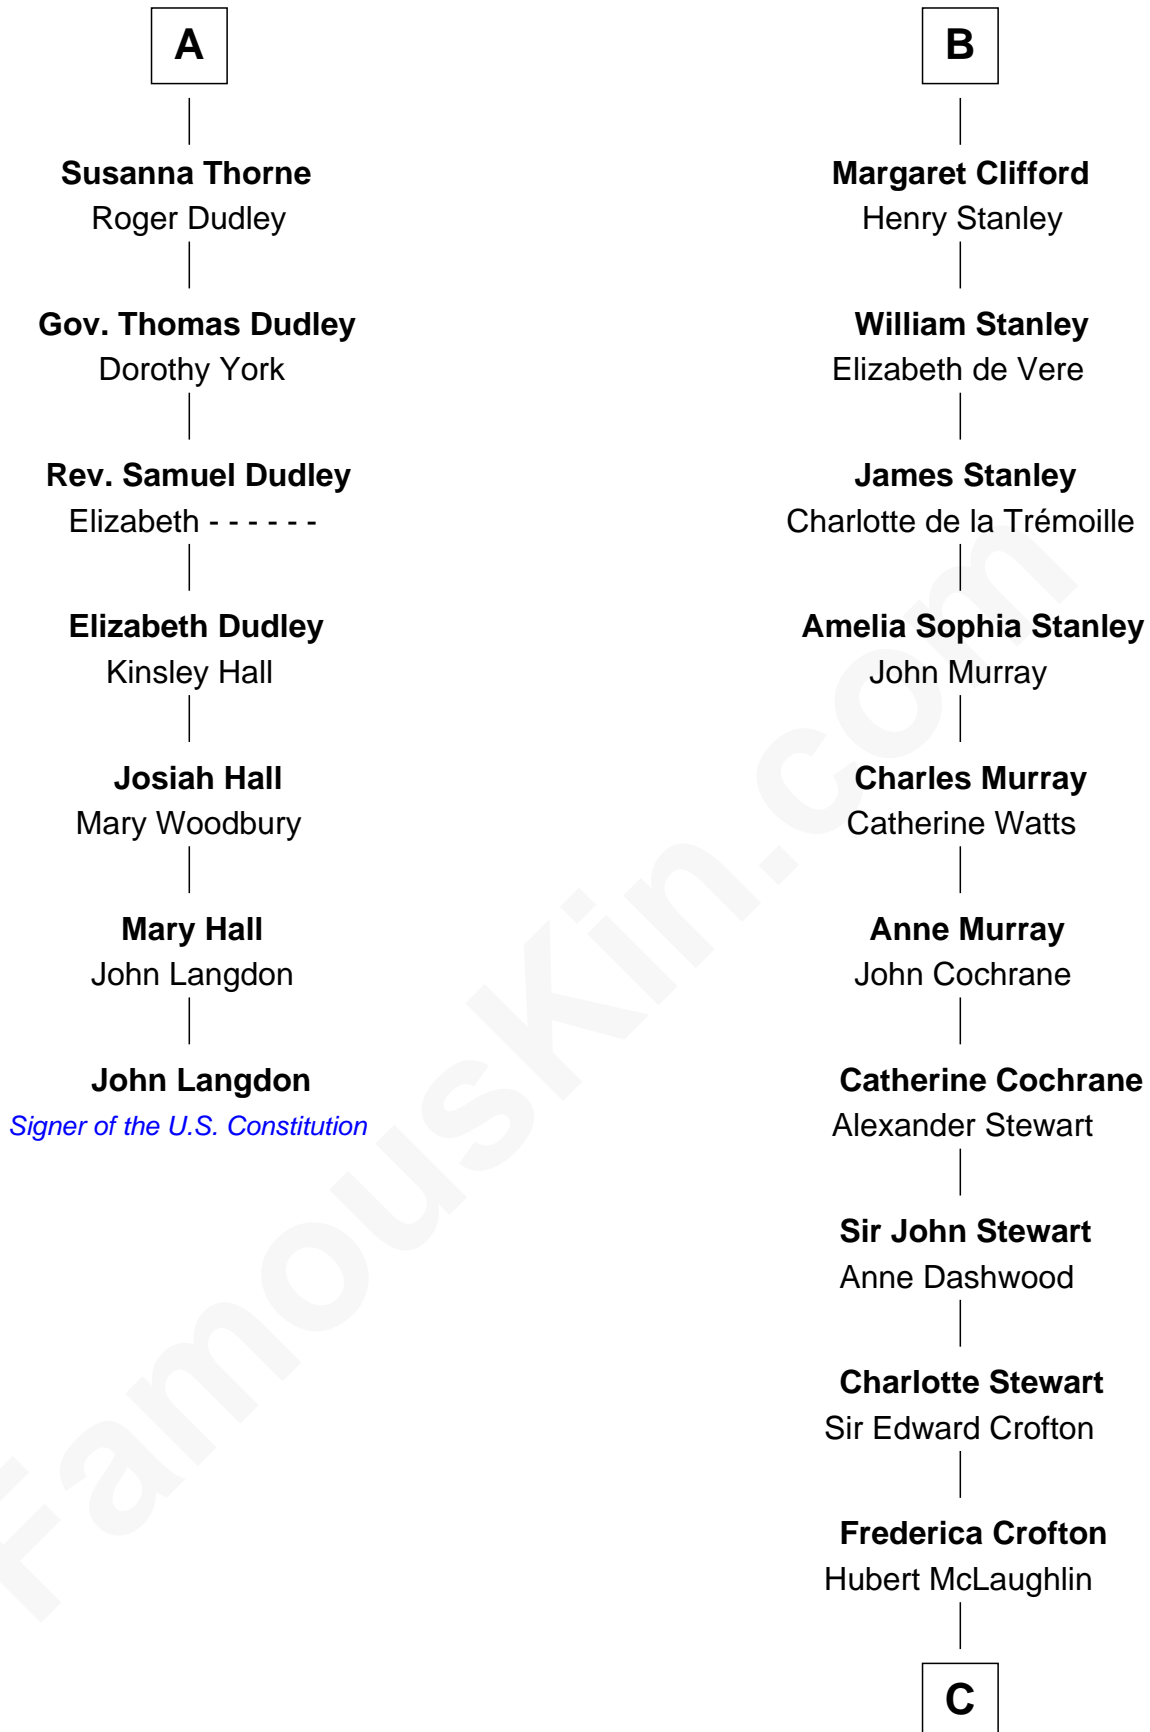

# FamousKin.com Relationship Chart of

**John Langdon**

*Signer of the U.S. Constitution*

13th cousin 7 times removed of

**Guy Ritchie**

*British Filmmaker*

**Sir John Grey**

Avice Marmion

C

**Vivian Guy Ouseley McLaughlin**

Edith Jane Martineau

**Doris Margaretta McLaughlin**

Stuart John Ritchie

**John Vivian Ritchie**

Amber Mary Parkinson

**Guy Ritchie**

*British Filmmaker*