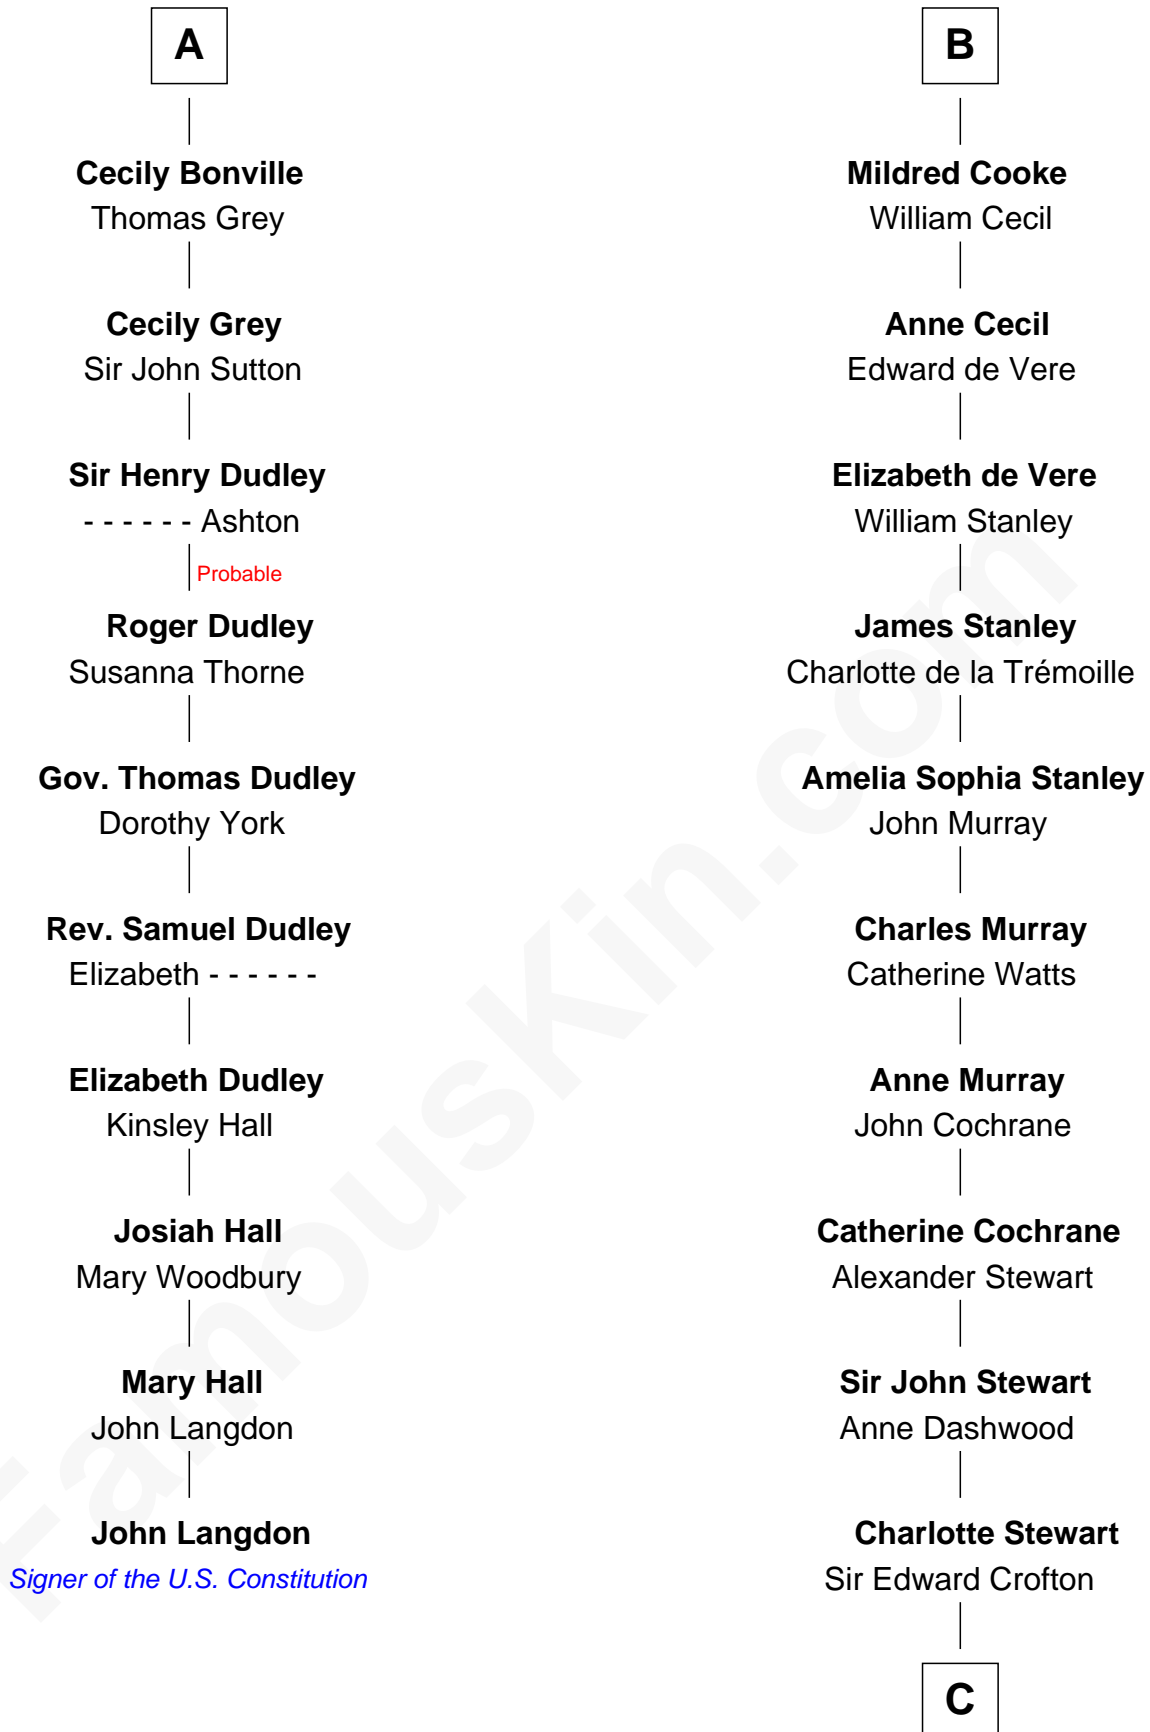

FamousKin.com Relationship Chart of

John Langdon

Signer of the U.S. Constitution

16th cousin 5 times removed of

Guy Ritchie

British Filmmaker

C

Frederica Crofton

Hubert McLaughlin

Vivian Guy Ouseley McLaughlin

Edith Jane Martineau

Doris Margaretta McLaughlin

Stuart John Ritchie

John Vivian Ritchie

Amber Mary Parkinson

Guy Ritchie