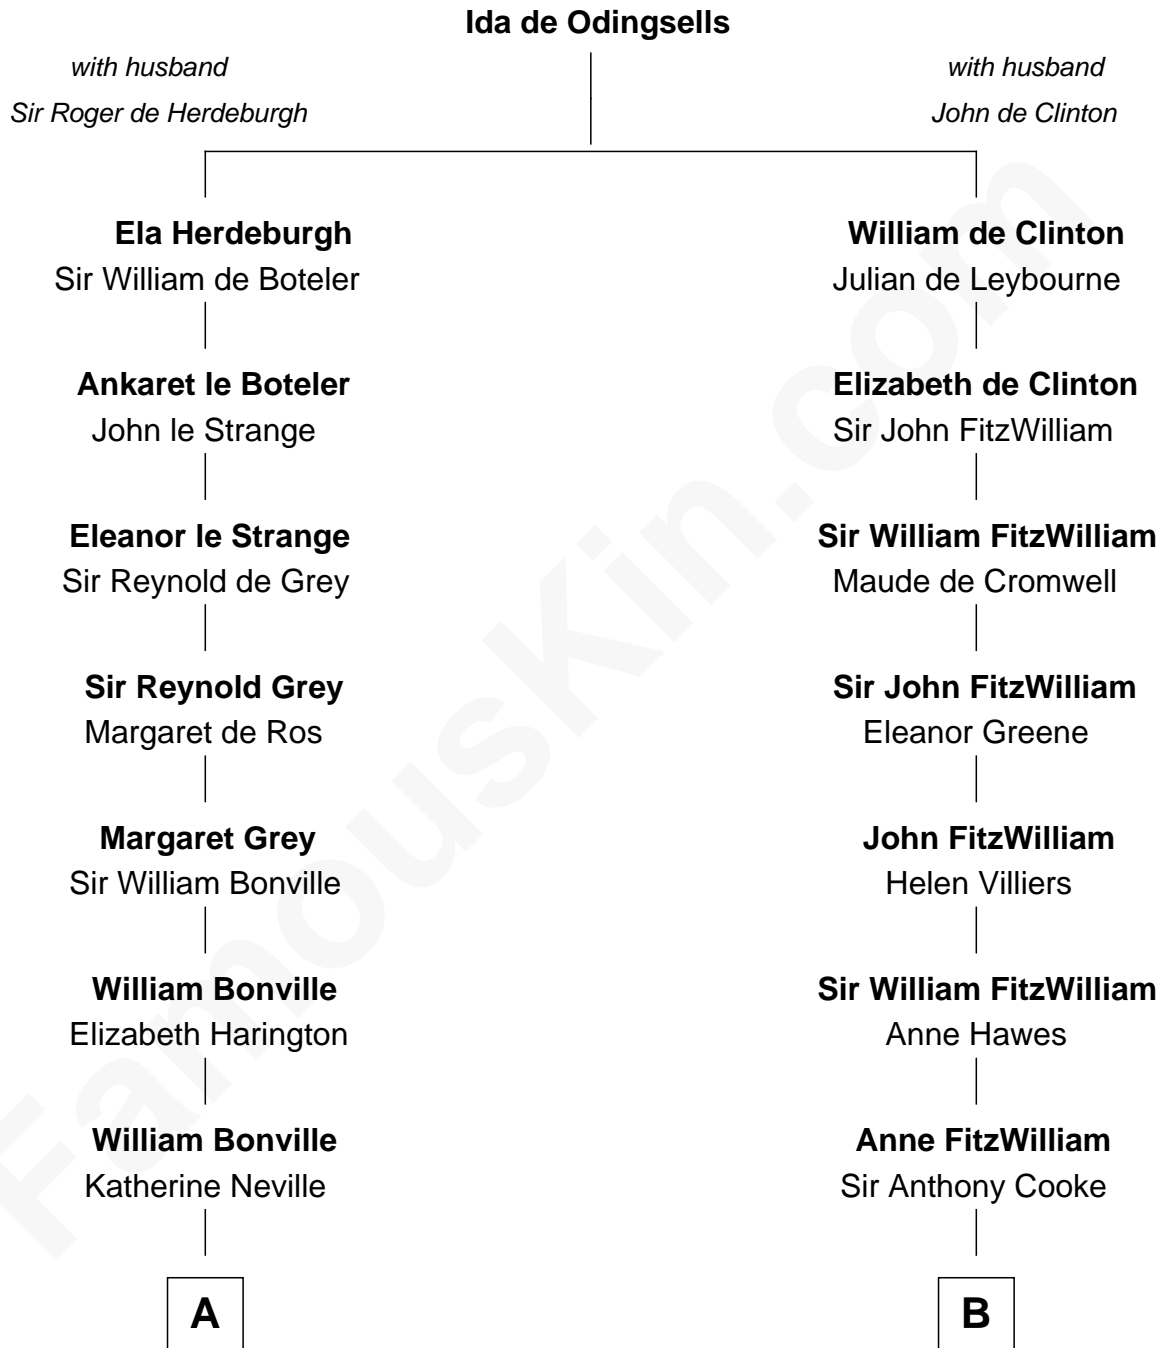

FamousKin.com Relationship Chart of

John Langdon

Signer of the U.S. Constitution

16th cousin 5 times removed of

Guy Ritchie

British Filmmaker

C

Frederica Crofton

Hubert McLaughlin

Vivian Guy Ouseley McLaughlin

Edith Jane Martineau

Doris Margaretta McLaughlin

Stuart John Ritchie

John Vivian Ritchie

Amber Mary Parkinson

Guy Ritchie