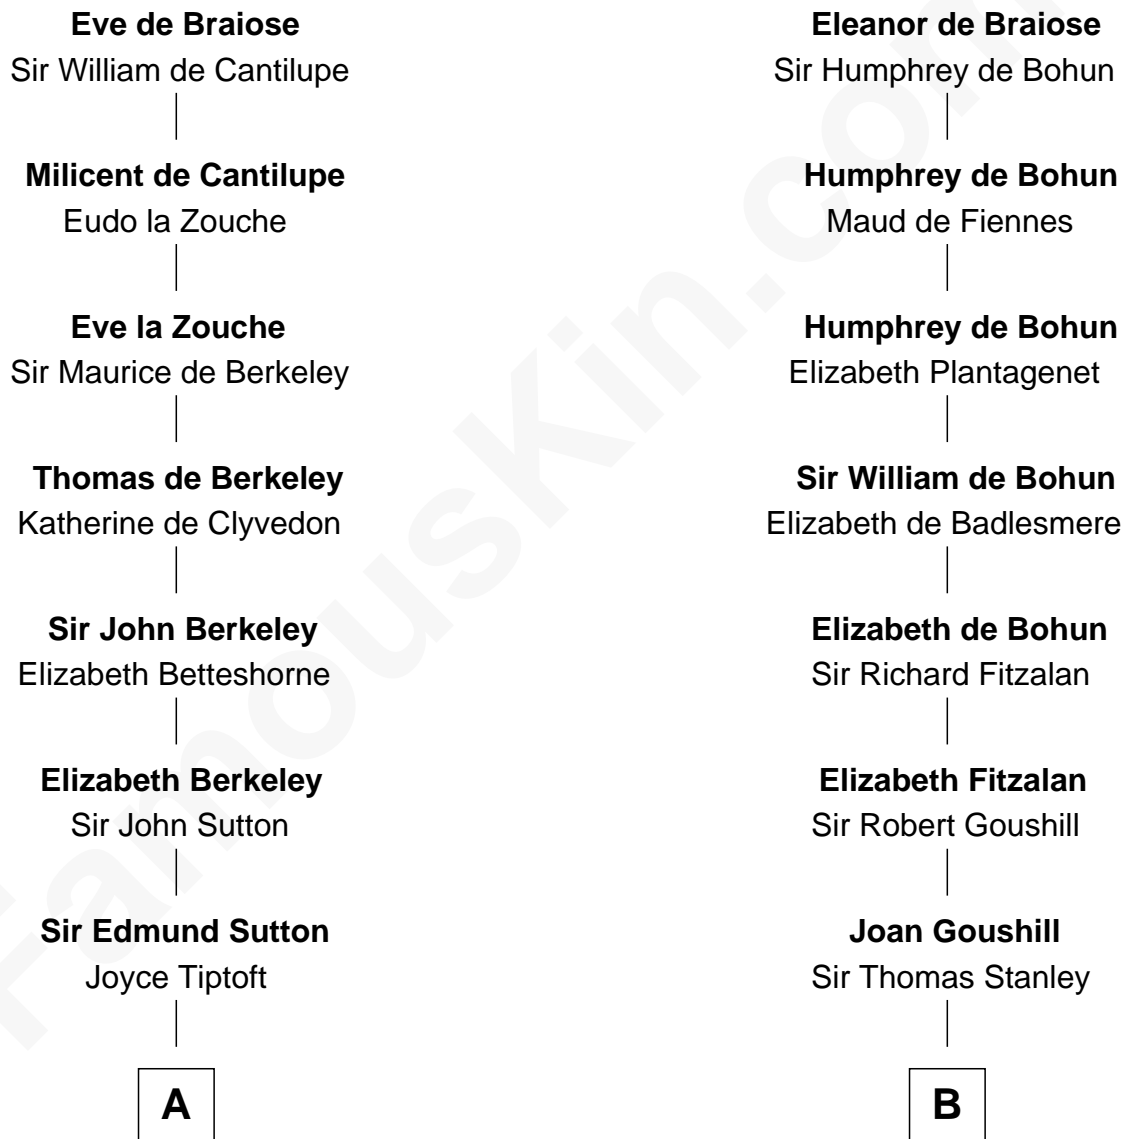

## Relationship Chart of

### John Langdon

*Signer of the U.S. Constitution*

16th cousin 5 times removed of

### Buckminster Fuller

*Author, Architect, and Inventor*

**William de Braiose**

Eva Marshal

**C**

**Christopher Wolcott**

Lucy Parsons

**Christopher Columbus Wolcott**