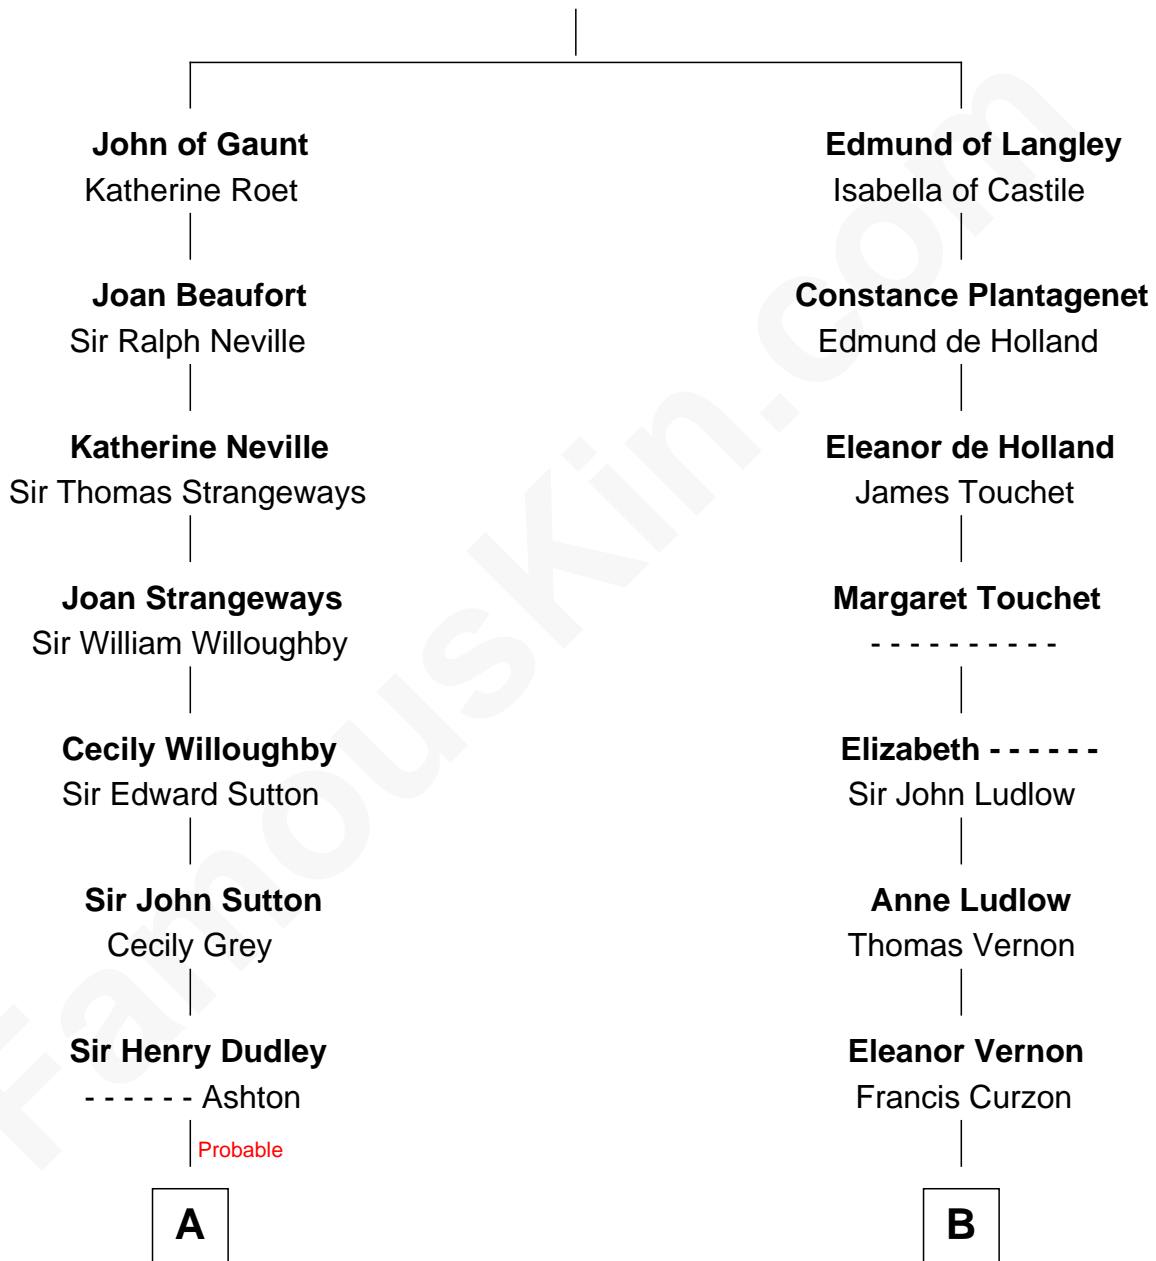

FamousKin.com

Relationship Chart of

John Langdon

Signer of the U.S. Constitution

13th cousin 7 times removed of

Oliver Platt
Movie Actor

Edward III, King of England
Philippa of Hainault

C

Cynthia Burke Roche

Arthur Scott Burden

Eileen Burden

Walter Maynard

Sheila Maynard

Nicholas Platt

Oliver Platt

Movie Actor