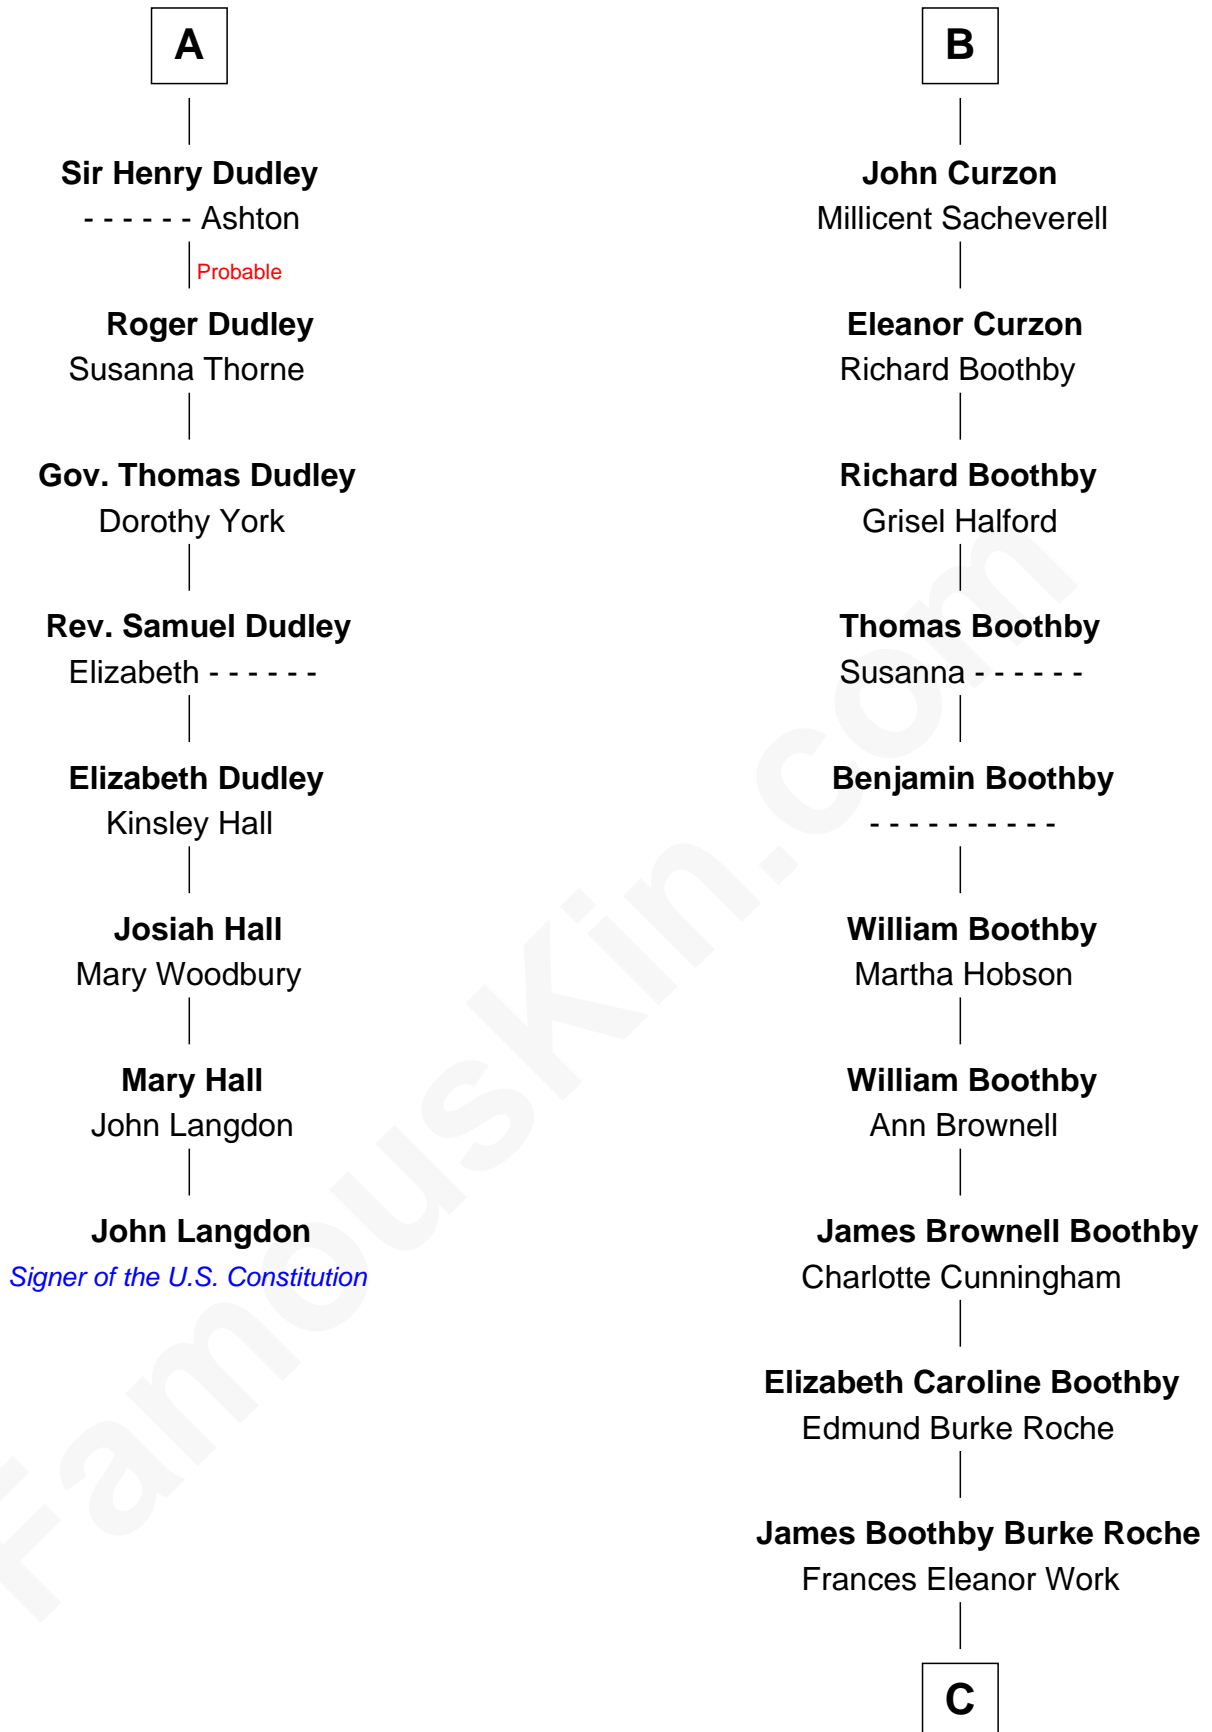

FamousKin.com Relationship Chart of

John Langdon

Signer of the U.S. Constitution

14th cousin 6 times removed of

Oliver Platt

Movie Actor

Sir William de Ros
Margery de Badlesmere

Thomas de Ros
Beatrice de Stafford

Margaret de Ros
Sir Reynold Grey

Margaret Grey
Sir William Bonville

William Bonville
Elizabeth Harington

William Bonville
Katherine Neville

Cecily Bonville
Thomas Grey

Cecily Grey
Sir John Sutton

A

Maud de Roos
John de Welles

Anne de Welles
James Butler

James Butler
Joan Beauchamp

Elizabeth Butler
John Talbot

Ann Talbot
Sir Henry Vernon

Thomas Vernon
Anne Ludlow

Eleanor Vernon
Francis Curzon

B

C