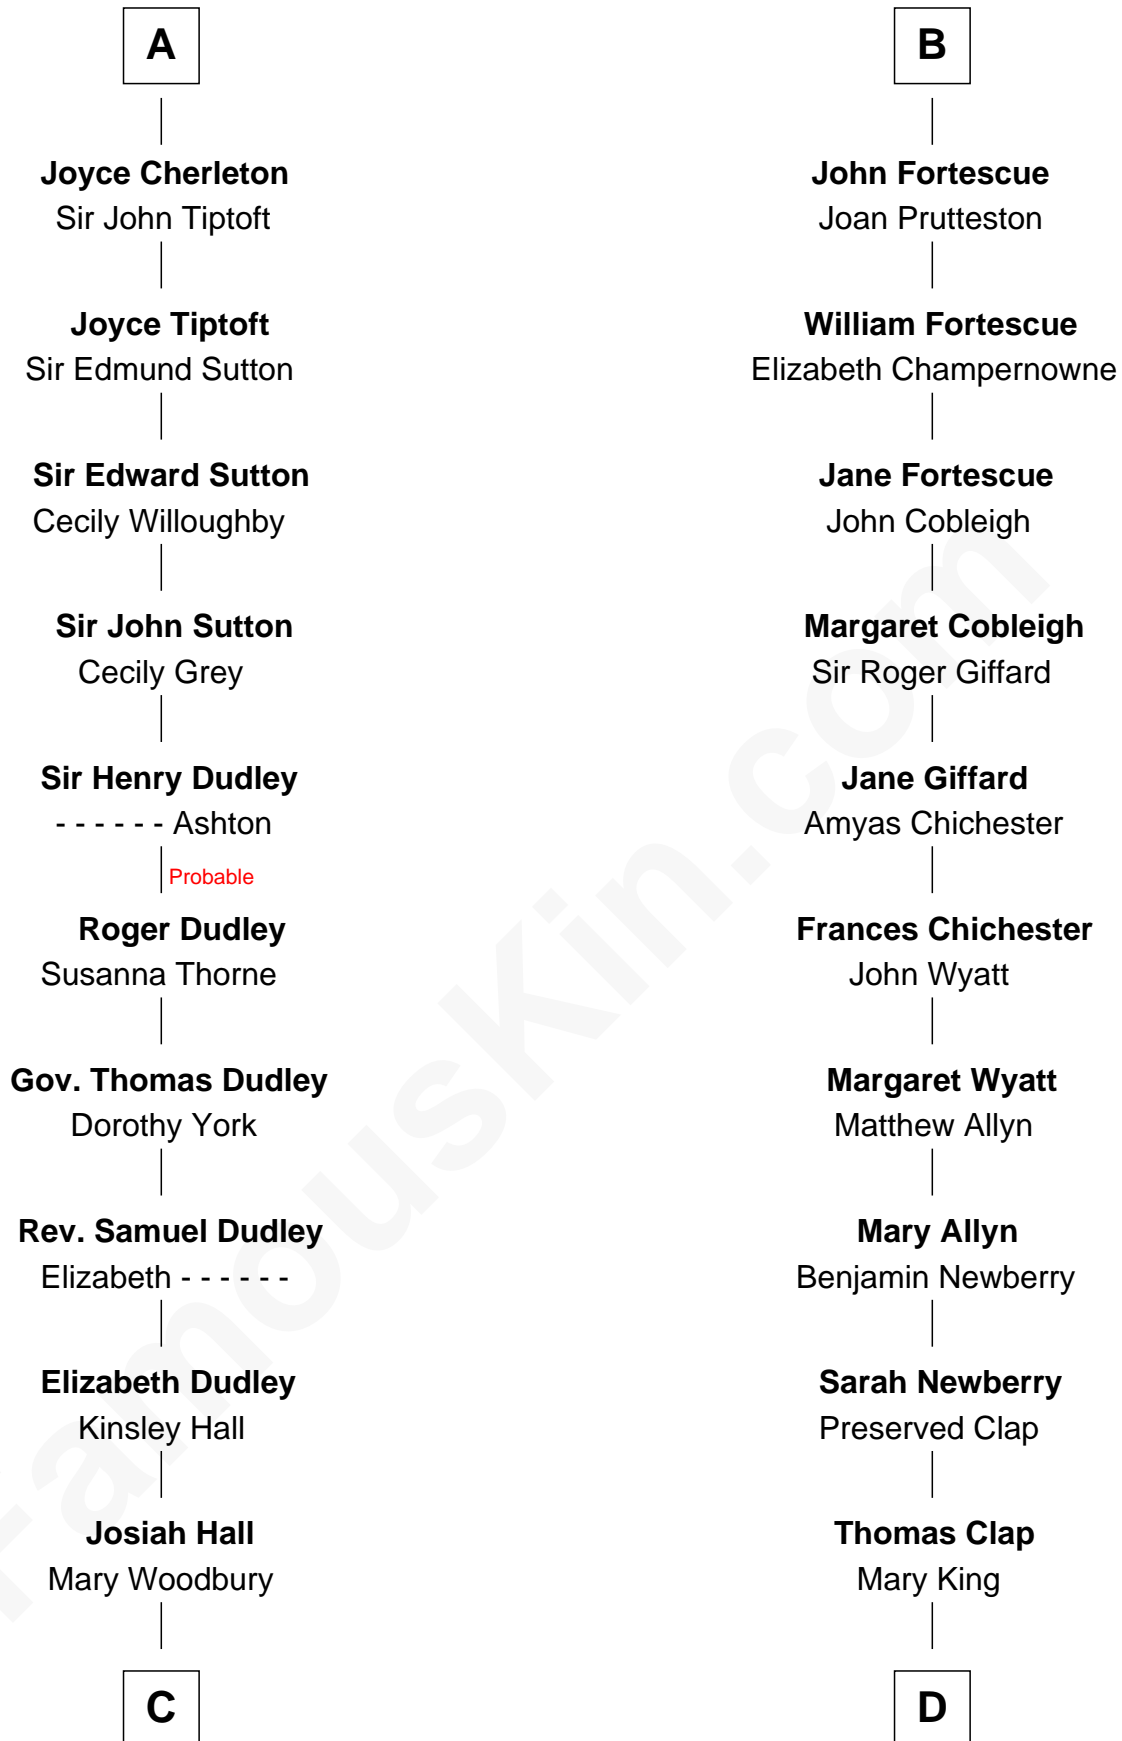

FamousKin.com

Relationship Chart of

John Langdon

Signer of the U.S. Constitution

18th cousin 2 times removed of

Lewis Henry Morgan
Pioneering Anthropologist

C

Mary Hall
John Langdon

John Langdon
Signer of the U.S. Constitution

D

Elijah Clap
Mary Benton

Mary Clap
Lemuel Steele

Harriet Steele
Jedediah Morgan

Lewis Henry Morgan
Pioneering Anthropologist

FamousKin.com