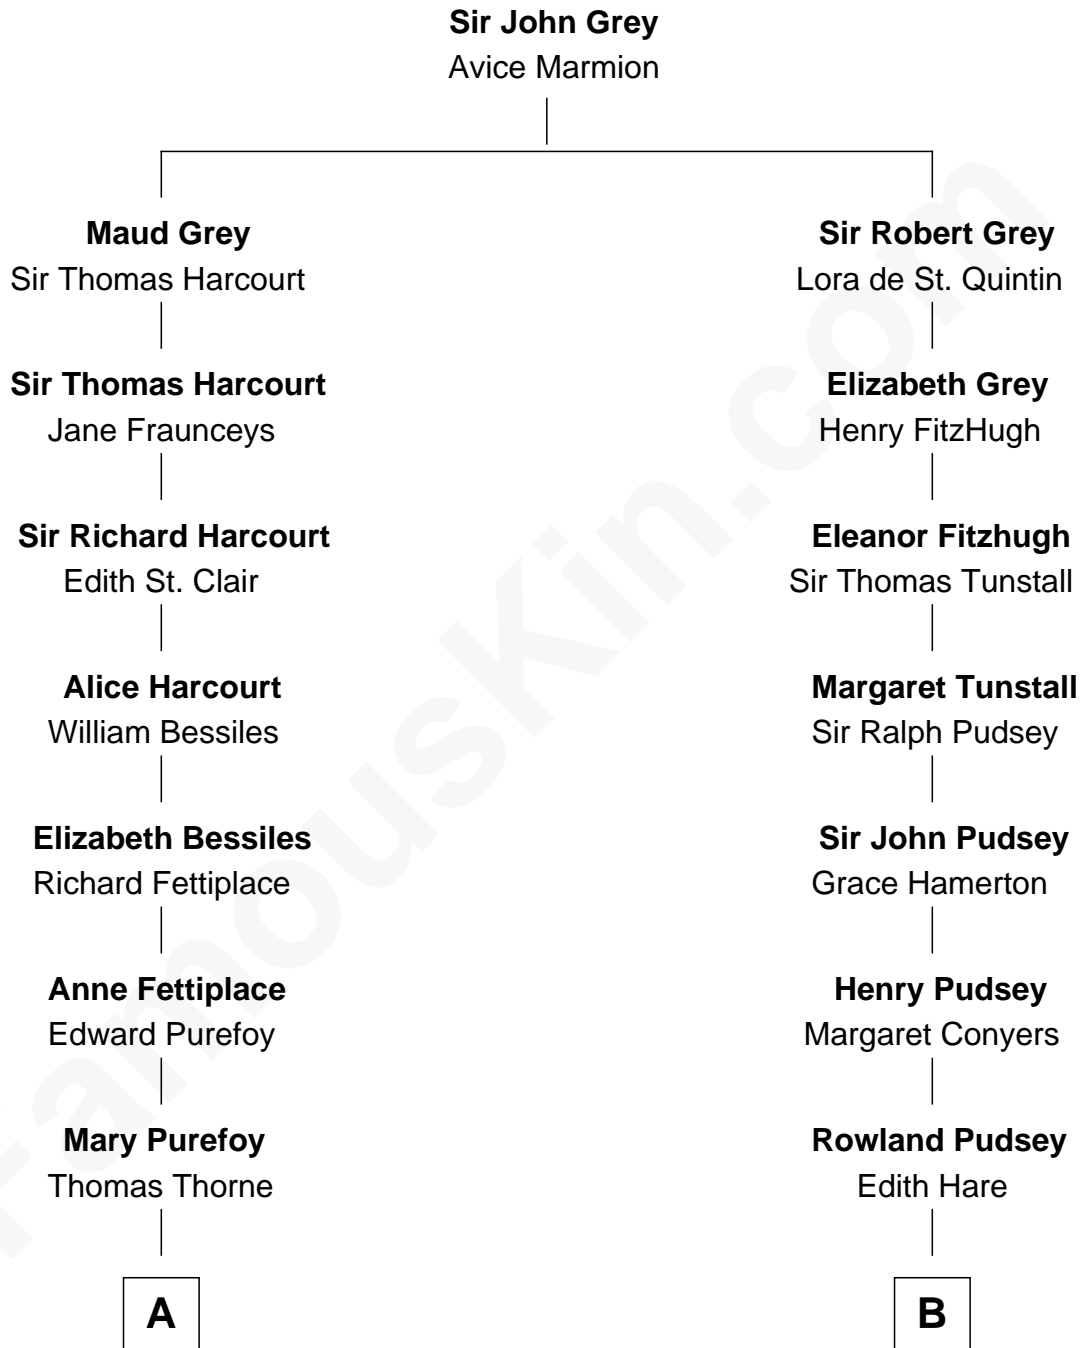

FamousKin.com

Relationship Chart of

John Langdon

Signer of the U.S. Constitution

13th cousin 7 times removed of

Thomas Hunt Morgan

Nobel Prize Winner in Physiology or Medicine

C

—
Mary Tayloe Lloyd

Francis Scott Key

—
Elizabeth Phoebe Key

Charles Howard

—
Ellen Key Howard

Charlton Hunt Morgan

—
Thomas Hunt Morgan

Nobel Prize Winner