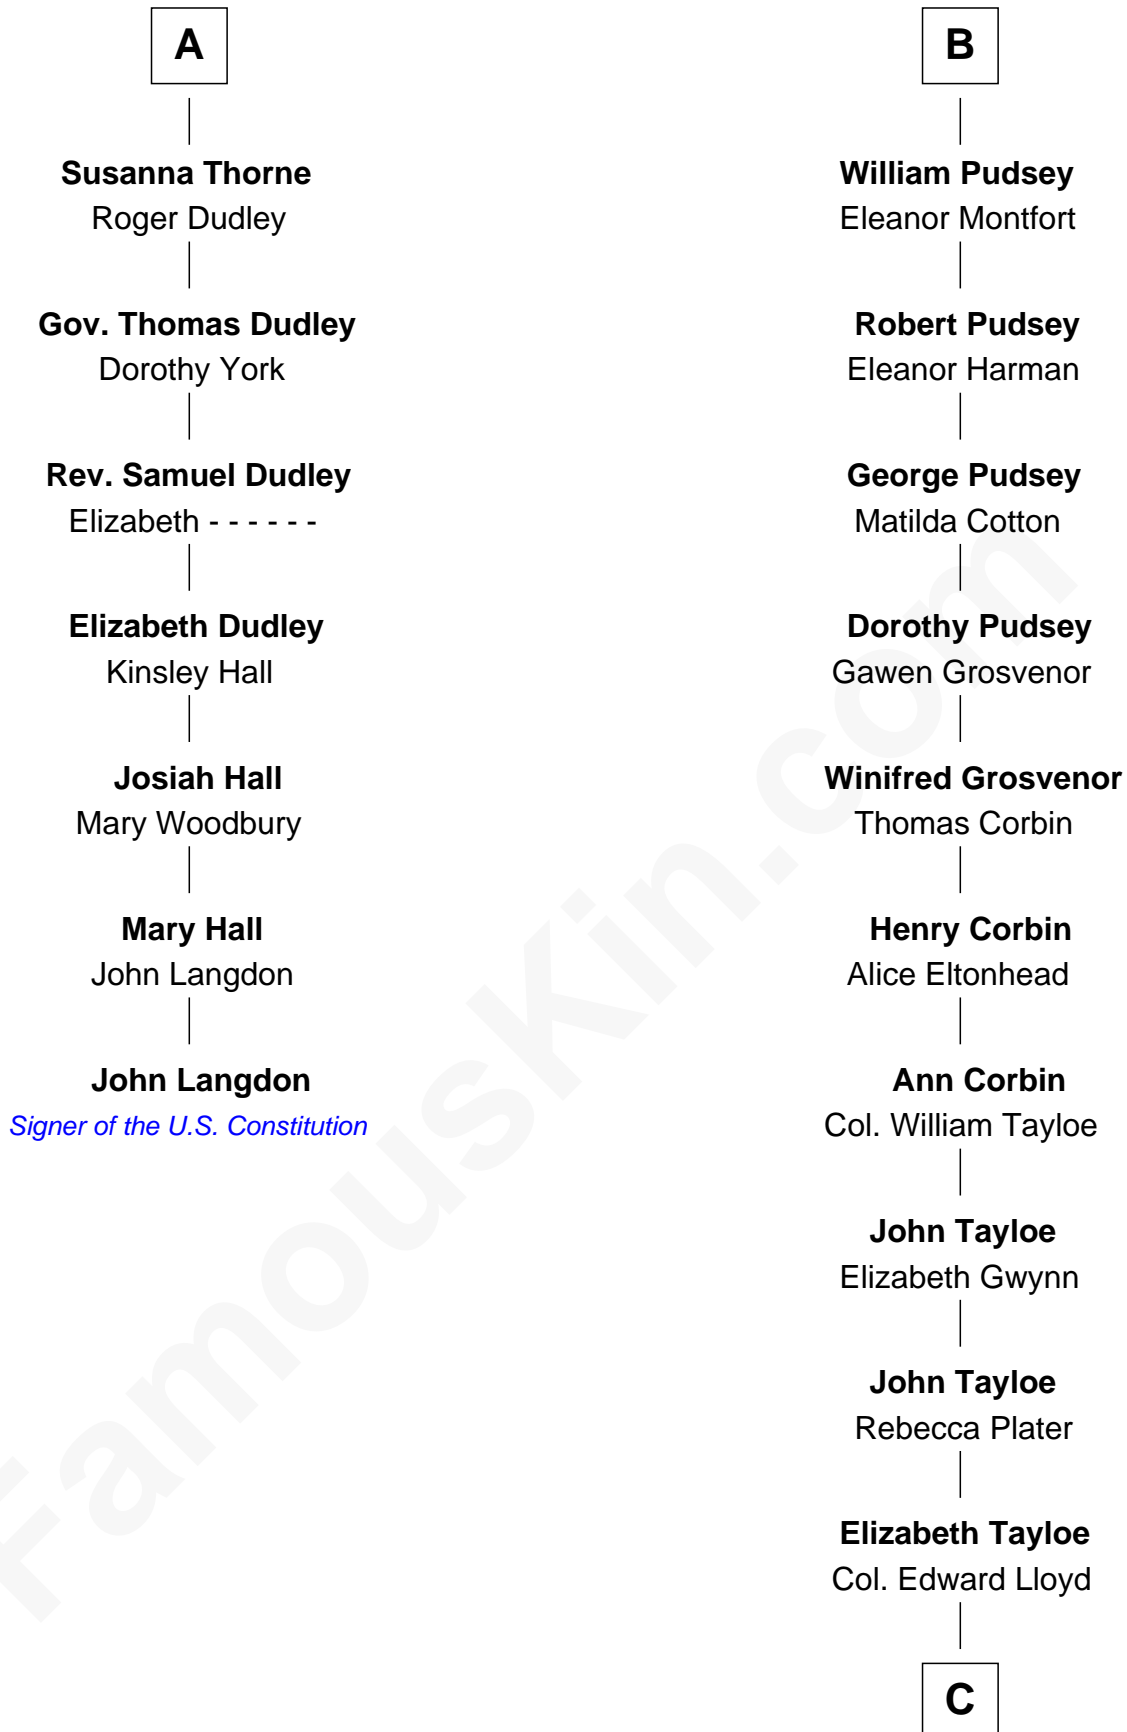

FamousKin.com

Relationship Chart of

John Langdon

Signer of the U.S. Constitution

13th cousin 7 times removed of

Thomas Hunt Morgan

Nobel Prize Winner in Physiology or Medicine

C

—
Mary Tayloe Lloyd

Francis Scott Key

—
Elizabeth Phoebe Key

Charles Howard

—
Ellen Key Howard

Charlton Hunt Morgan

—
Thomas Hunt Morgan

Nobel Prize Winner