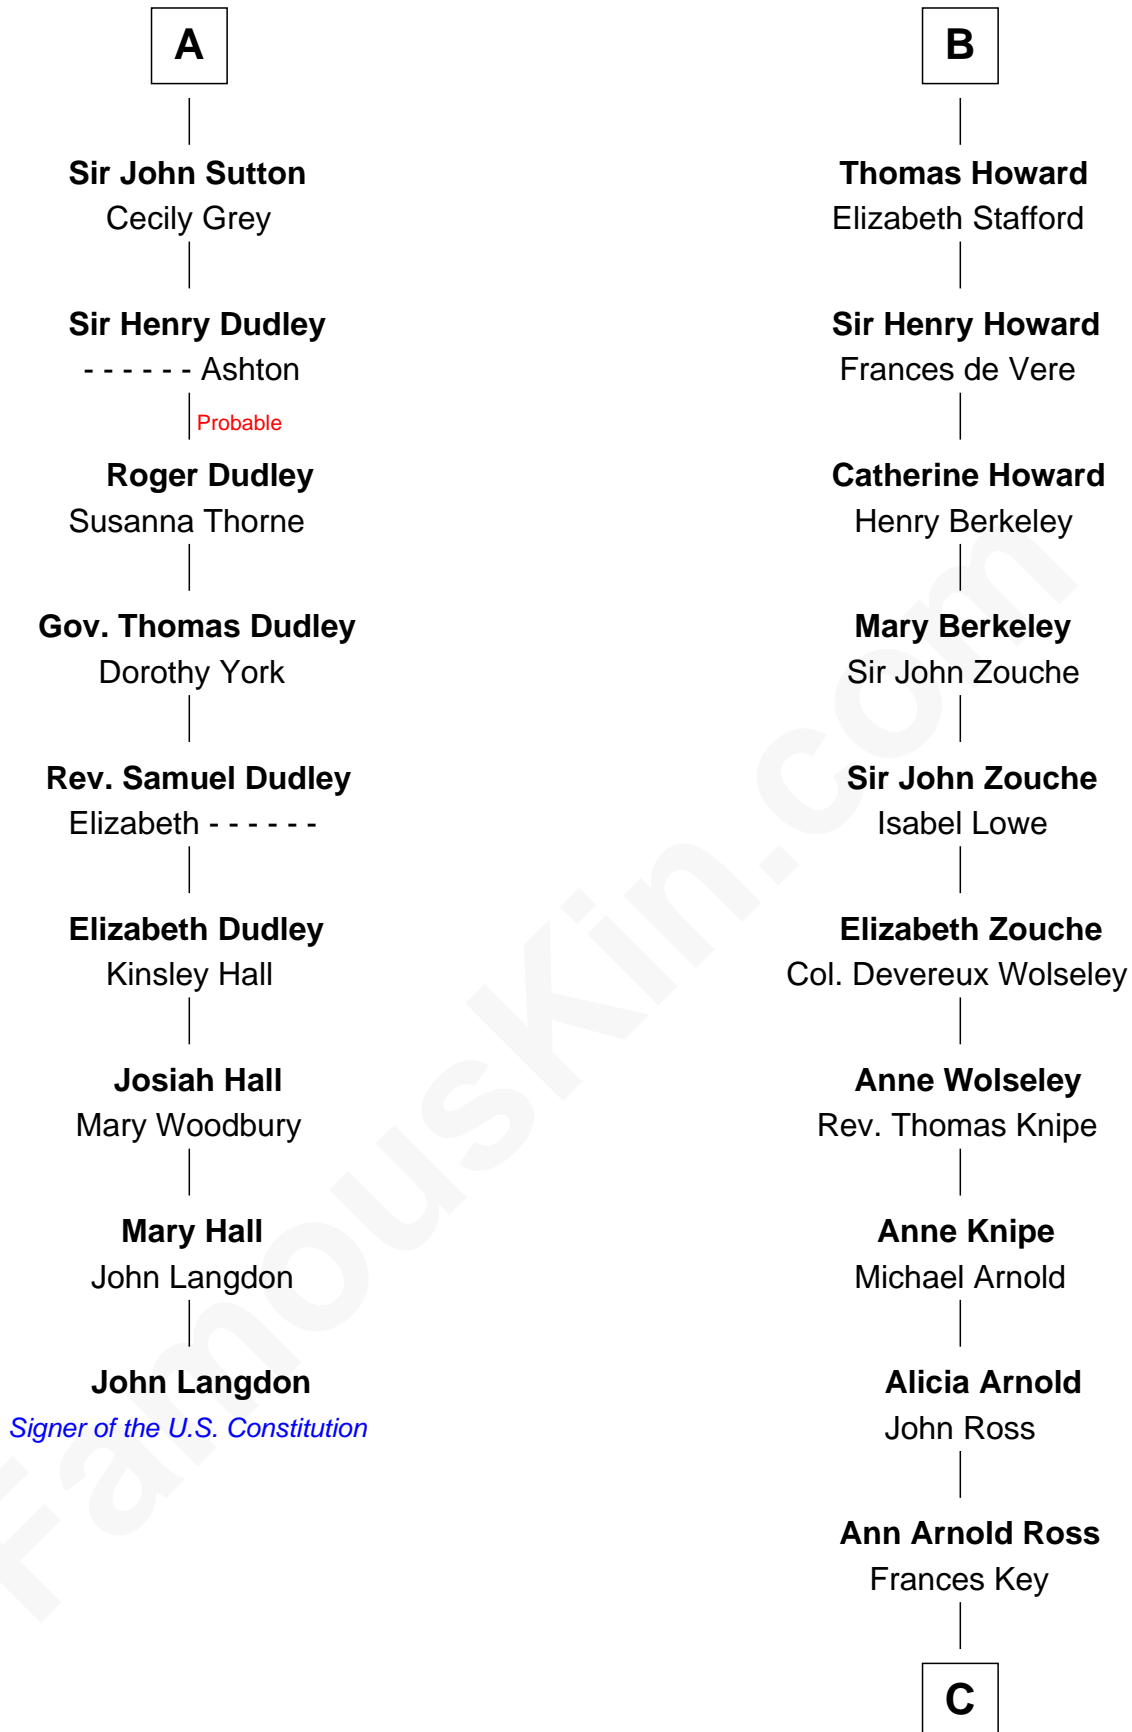

FamousKin.com

Relationship Chart of

John Langdon

Signer of the U.S. Constitution

15th cousin 6 times removed of

Thomas Hunt Morgan

Nobel Prize Winner in Physiology or Medicine

C

John Ross Key

Anne Phebe Penn Dagworthy Charlton

Francis Scott Key

Mary Tayloe Lloyd

Elizabeth Phoebe Key

Charles Howard

Ellen Key Howard

Charlton Hunt Morgan