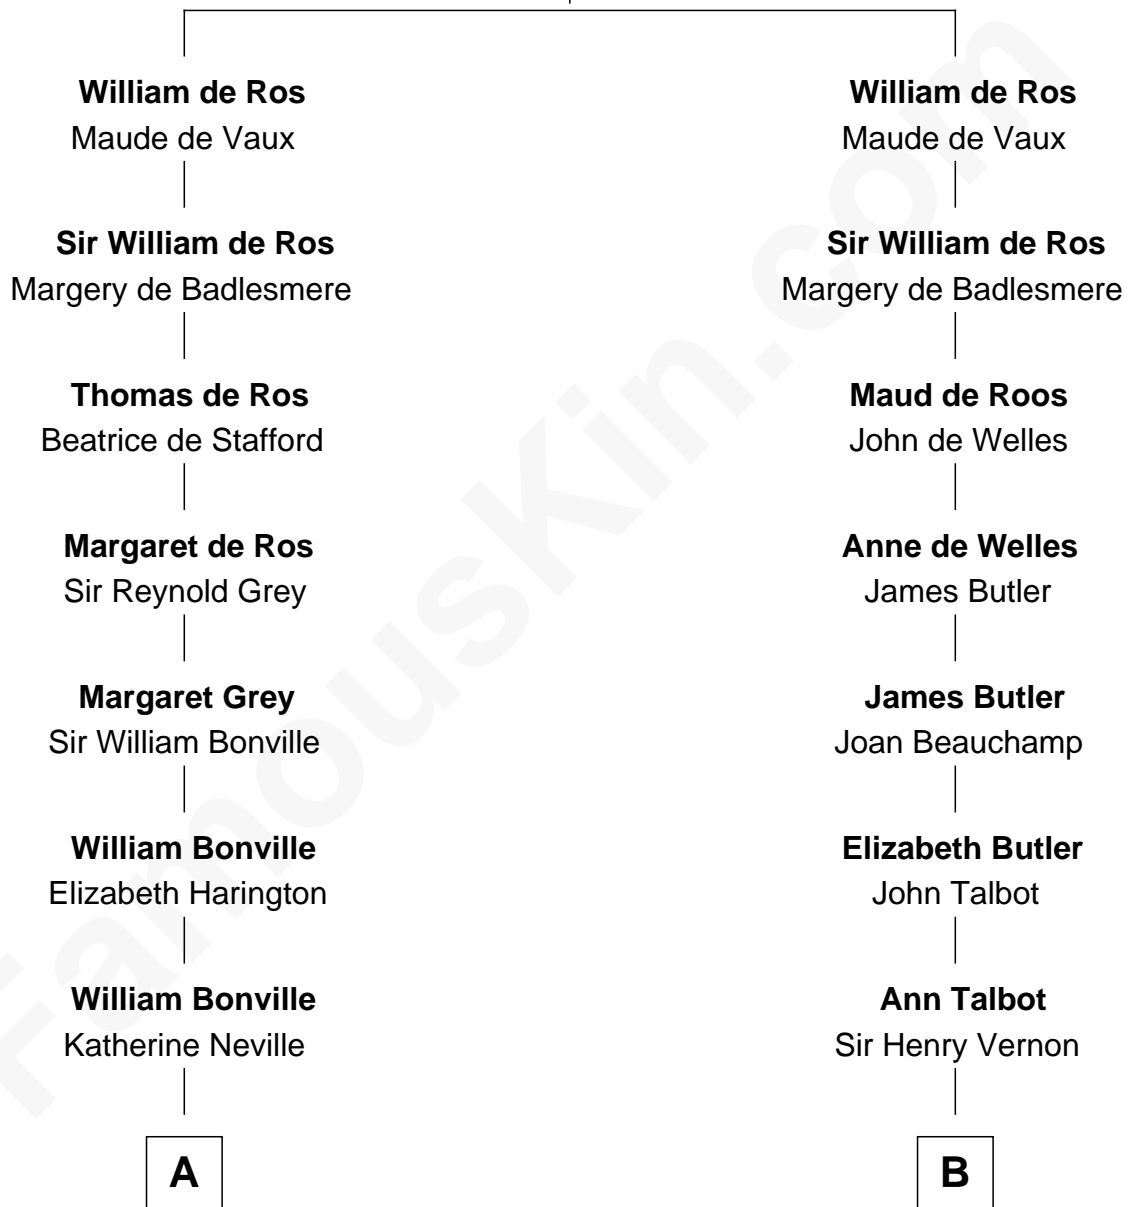

FamousKin.com

Relationship Chart of

John Langdon

Signer of the U.S. Constitution

16th cousin 3 times removed of

Marjorie Post

Founder of General Foods

Sir Robert de Ros

Isabel de Aubeney

C

—
Caroline Cushman Lathrop

Charles Rollin Post

—
Charles William Post

Elle Letitia Merriweather

—
Marjorie Post

Founder of General Foods