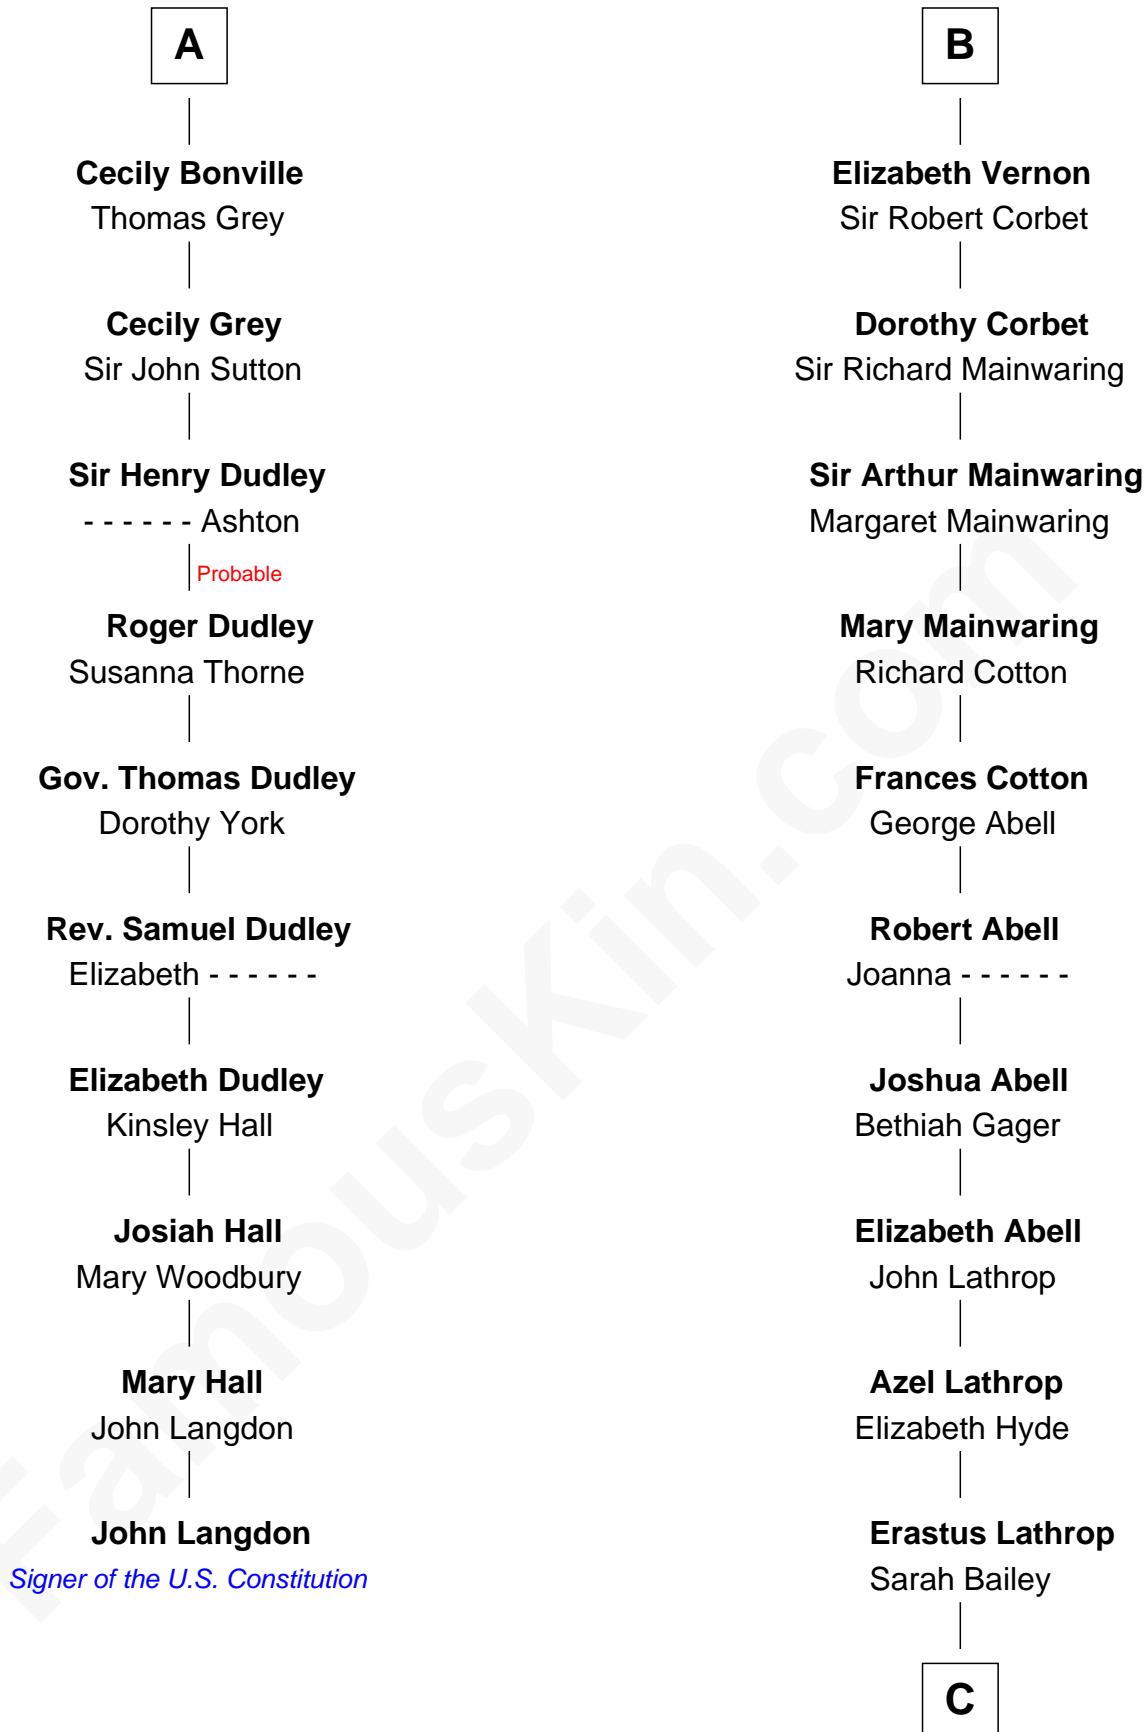

FamousKin.com

Relationship Chart of

John Langdon

Signer of the U.S. Constitution

16th cousin 3 times removed of

Marjorie Post

Founder of General Foods

Sir Robert de Ros

Isabel de Aubeney

C

—
Caroline Cushman Lathrop

Charles Rollin Post

—
Charles William Post

Elle Letitia Merriweather

—
Marjorie Post

Founder of General Foods