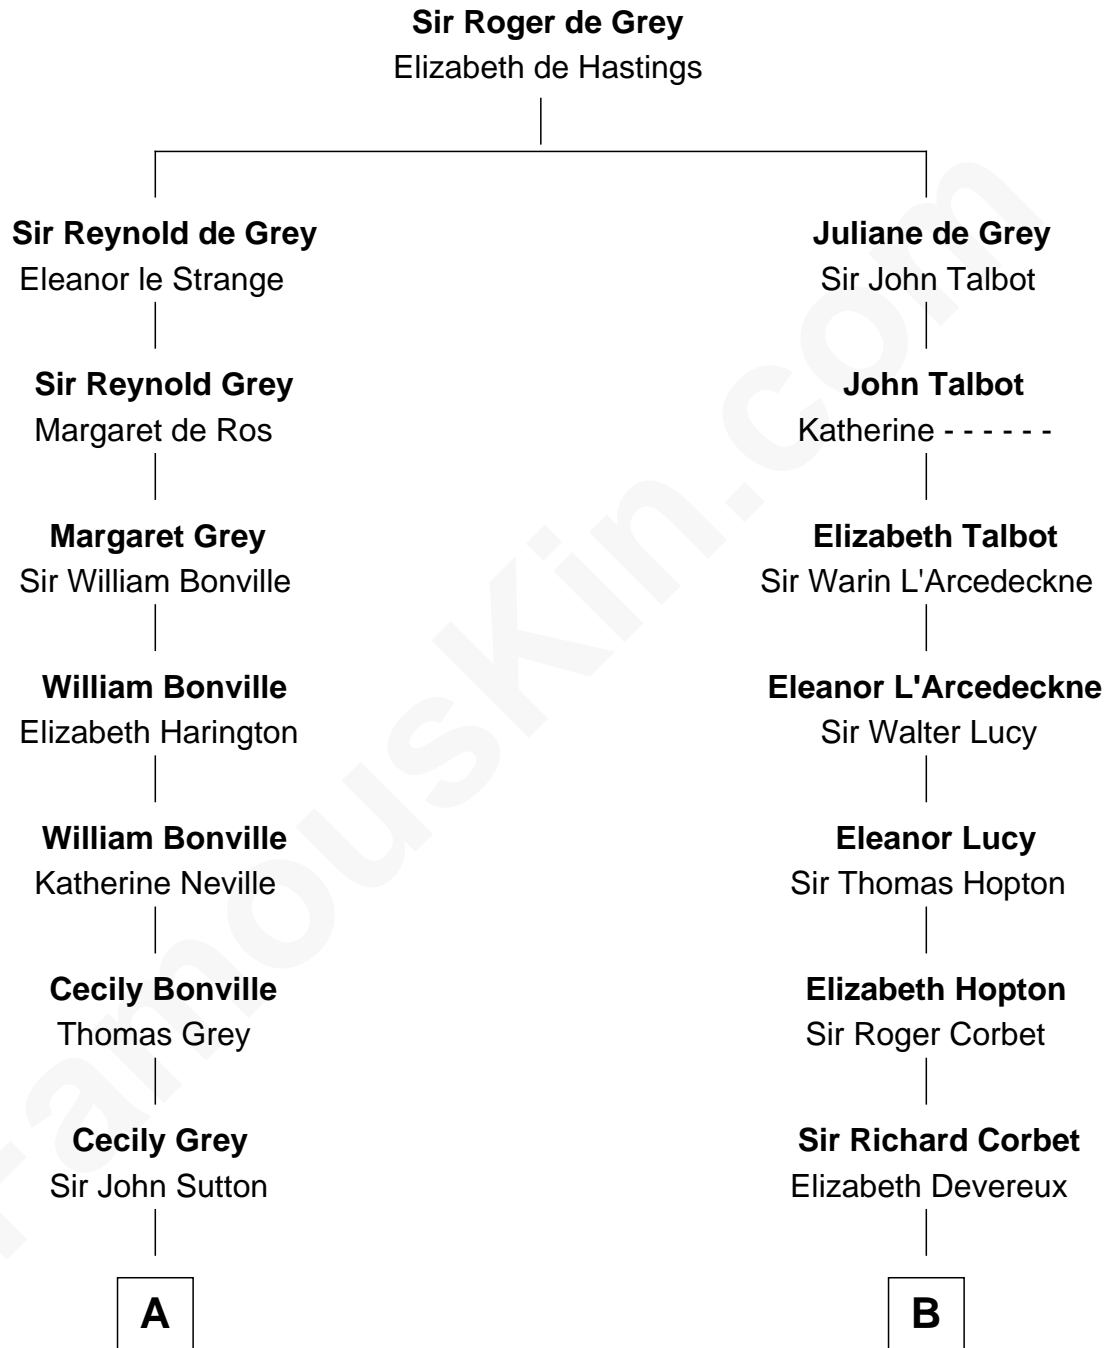

FamousKin.com

Relationship Chart of

John Langdon

Signer of the U.S. Constitution

14th cousin 4 times removed of

C. W. Post

Founder of Post Cereals

C

Caroline Cushman Lathrop

Charles Rollin Post

C. W. Post

Founder of Post Cereals

FamousKin.com