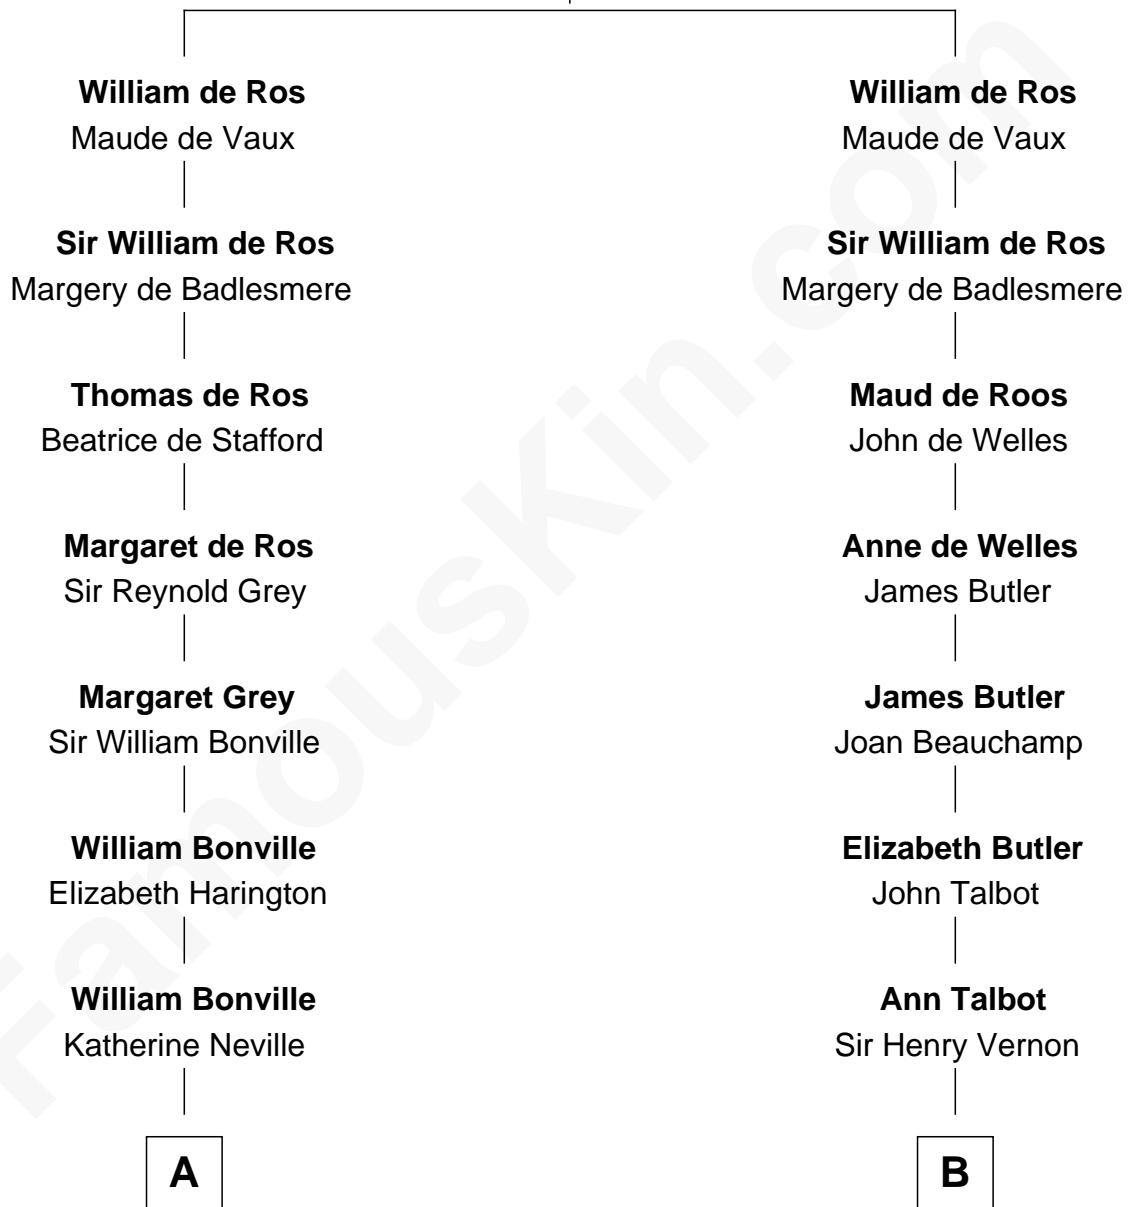

FamousKin.com Relationship Chart of

John Langdon

Signer of the U.S. Constitution

16th cousin 2 times removed of

C. W. Post

Founder of Post Cereals

Sir Robert de Ros

Isabel de Aubeney

C

Caroline Cushman Lathrop

Charles Rollin Post

C. W. Post

Founder of Post Cereals

FamousKin.com