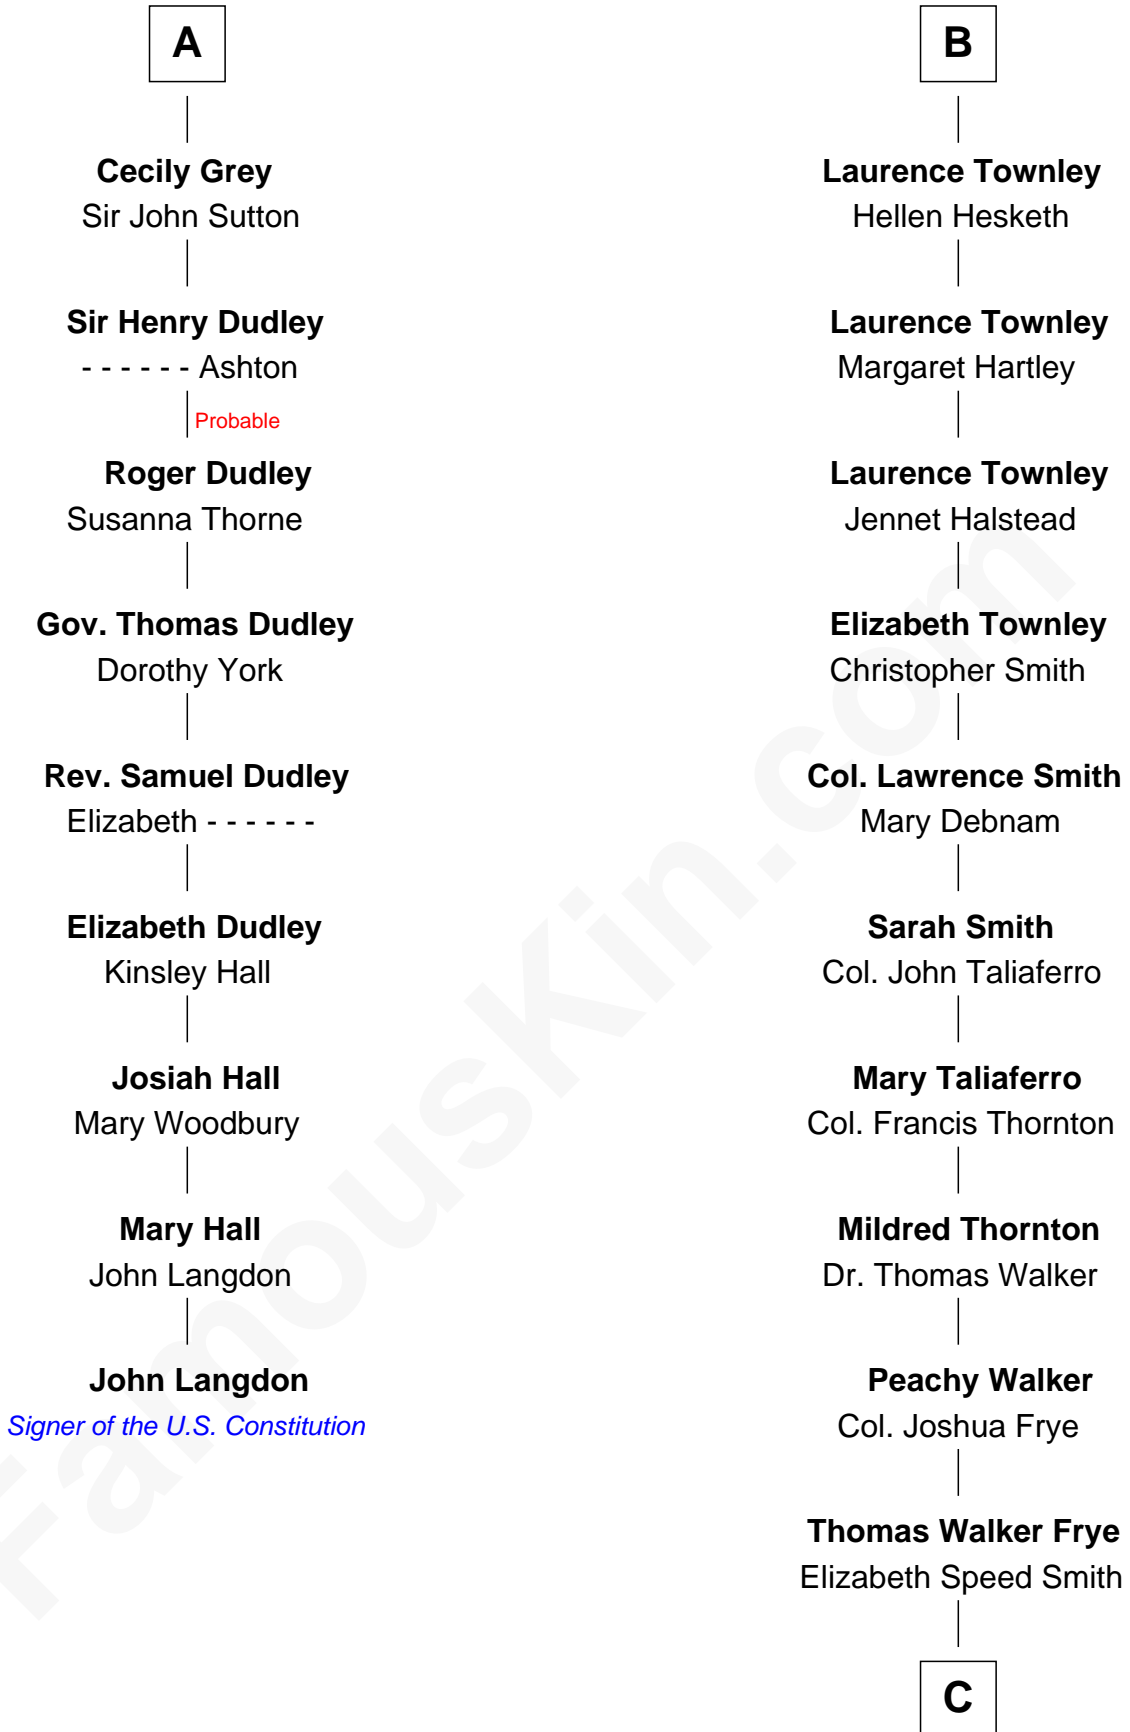

FamousKin.com

Relationship Chart of

John Langdon

Signer of the U.S. Constitution

15th cousin 6 times removed of

Adlai Stevenson III

U.S. Senator from Illinois

C

Mary Peachy Frye
Rev. Lewis Warner Green

Letitia Green
Adlai Ewing Stevenson

Lewis Green Stevenson
Helen Louise Davis

Adlai Ewing Stevenson
Ellen Borden

Adlai Stevenson III
U.S. Senator from Illinois