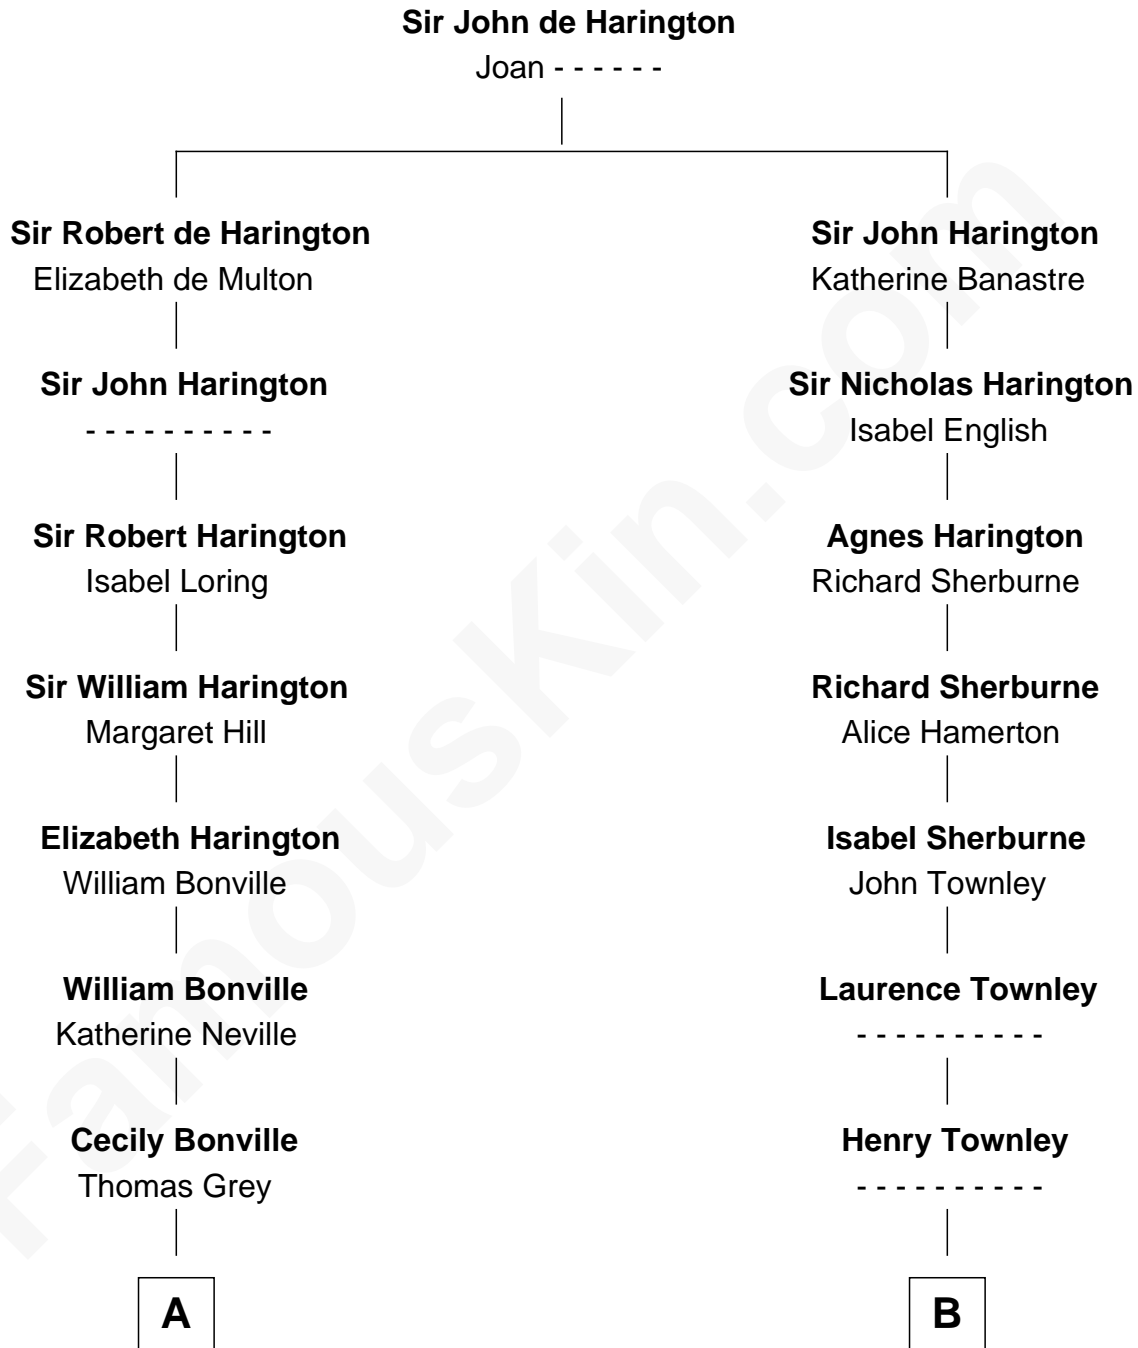

FamousKin.com

Relationship Chart of

John Langdon

Signer of the U.S. Constitution

15th cousin 6 times removed of

Adlai Stevenson III

U.S. Senator from Illinois

C

Mary Peachy Frye
Rev. Lewis Warner Green

Letitia Green
Adlai Ewing Stevenson

Lewis Green Stevenson
Helen Louise Davis

Adlai Ewing Stevenson
Ellen Borden

Adlai Stevenson III
U.S. Senator from Illinois