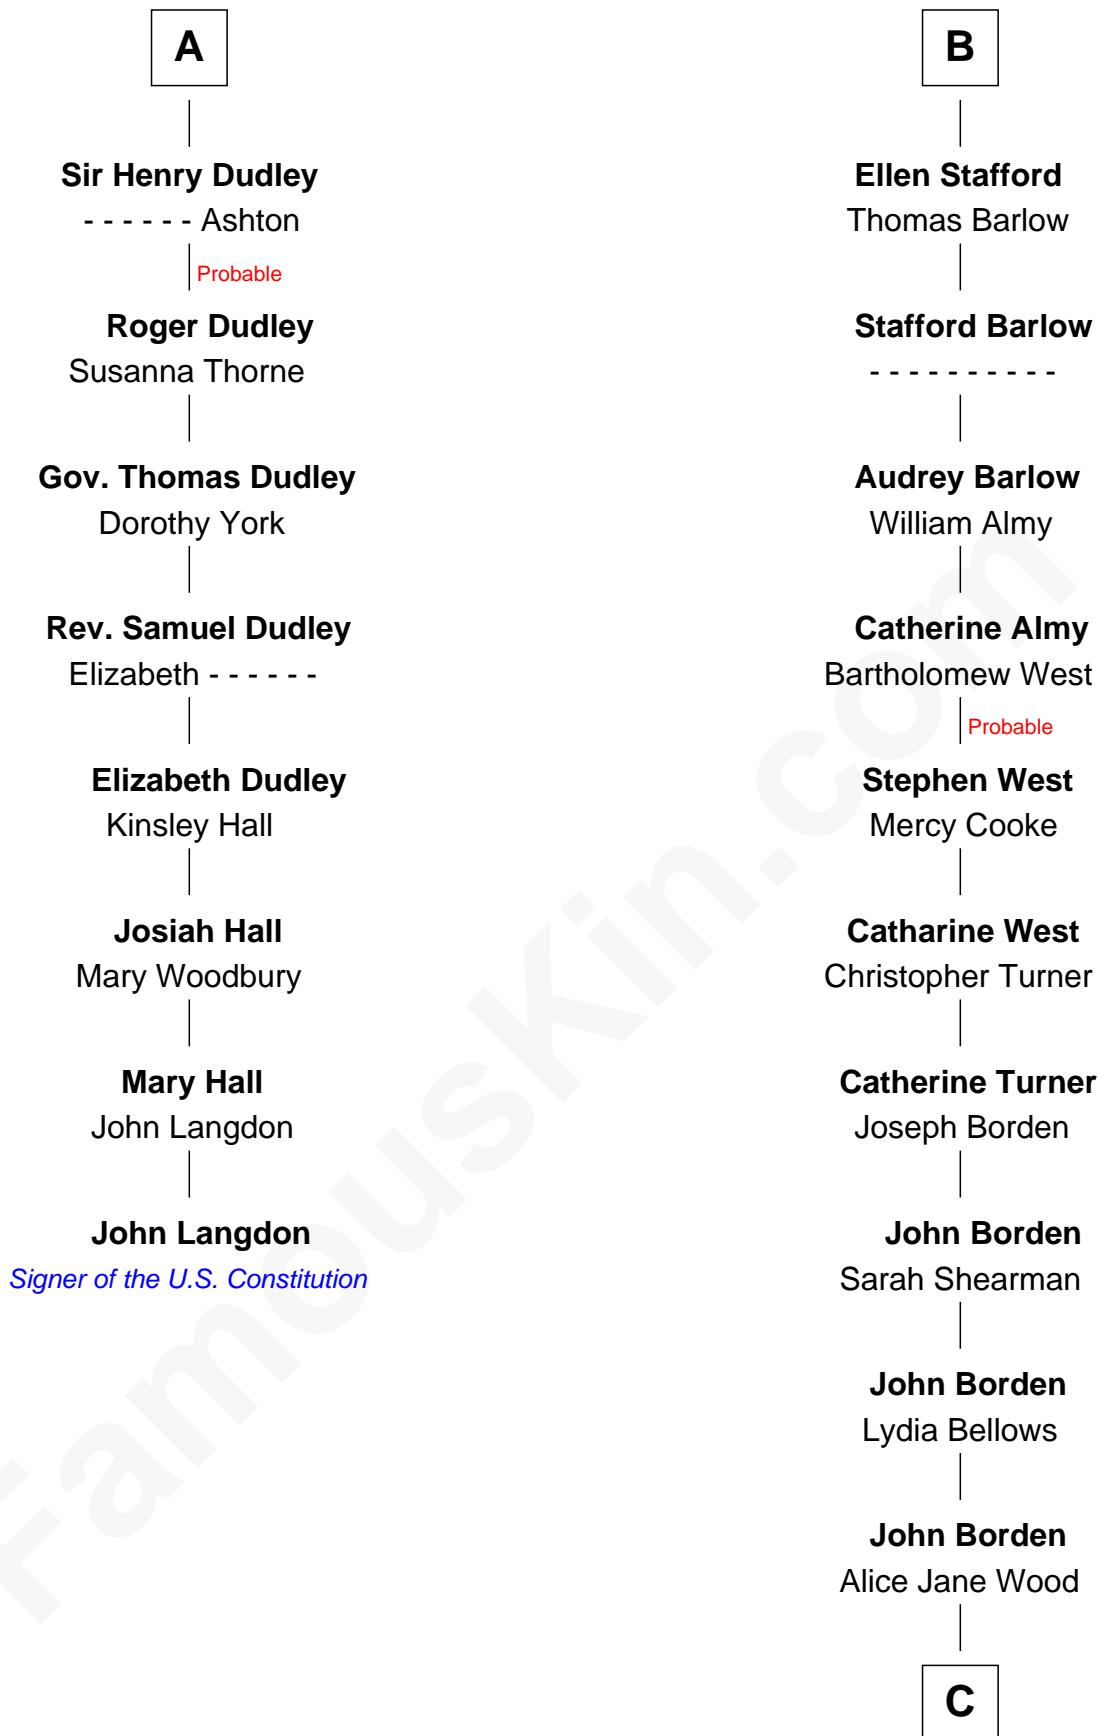

FamousKin.com

Relationship Chart of

John Langdon

Signer of the U.S. Constitution

14th cousin 6 times removed of

Adlai Stevenson III

U.S. Senator from Illinois

C

William Borden

Mary DeGama Whiting

John Borden

Ellen Wallace Waller

Ellen Borden

Adlai Ewing Stevenson

Adlai Stevenson III

U.S. Senator from Illinois