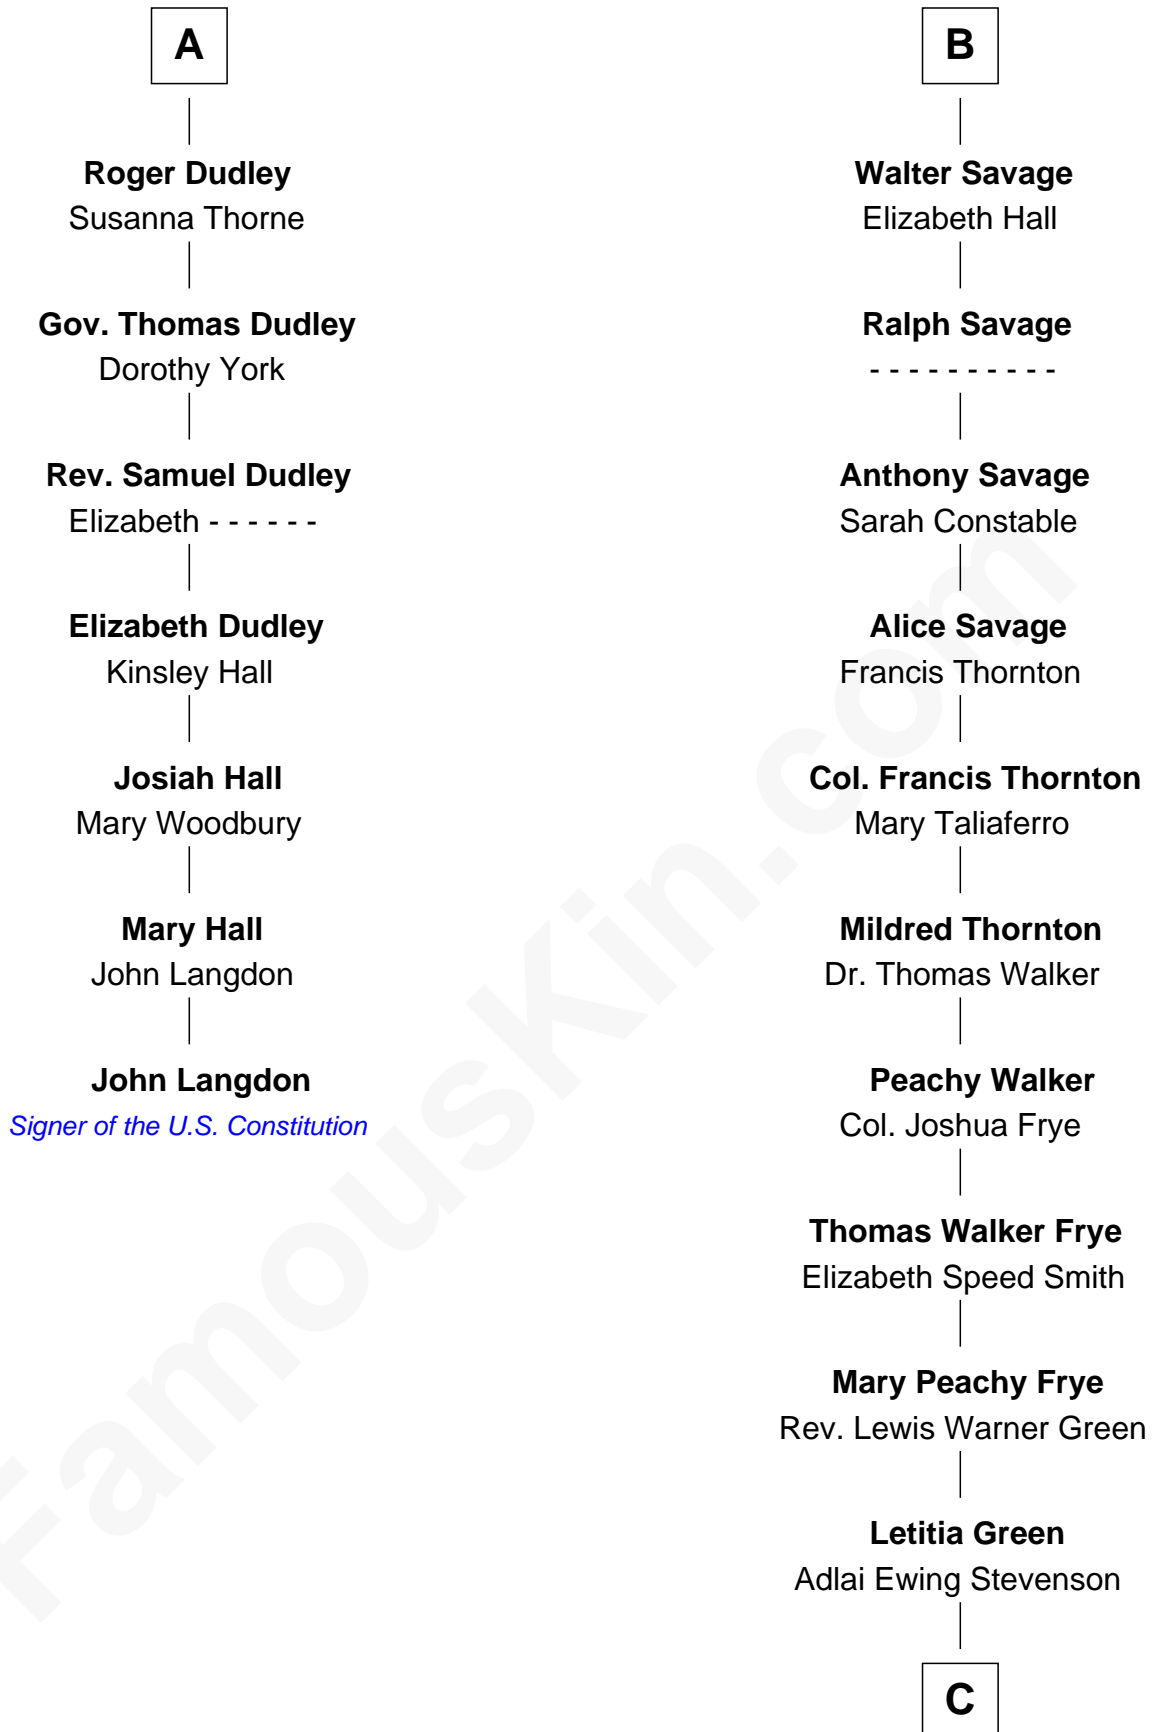

FamousKin.com

Relationship Chart of

John Langdon

Signer of the U.S. Constitution

13th cousin 6 times removed of

Adlai Stevenson III

U.S. Senator from Illinois

C

—
Lewis Green Stevenson

Helen Louise Davis

—
Adlai Ewing Stevenson

Ellen Borden

—
Adlai Stevenson III

U.S. Senator from Illinois

FamousKin.com