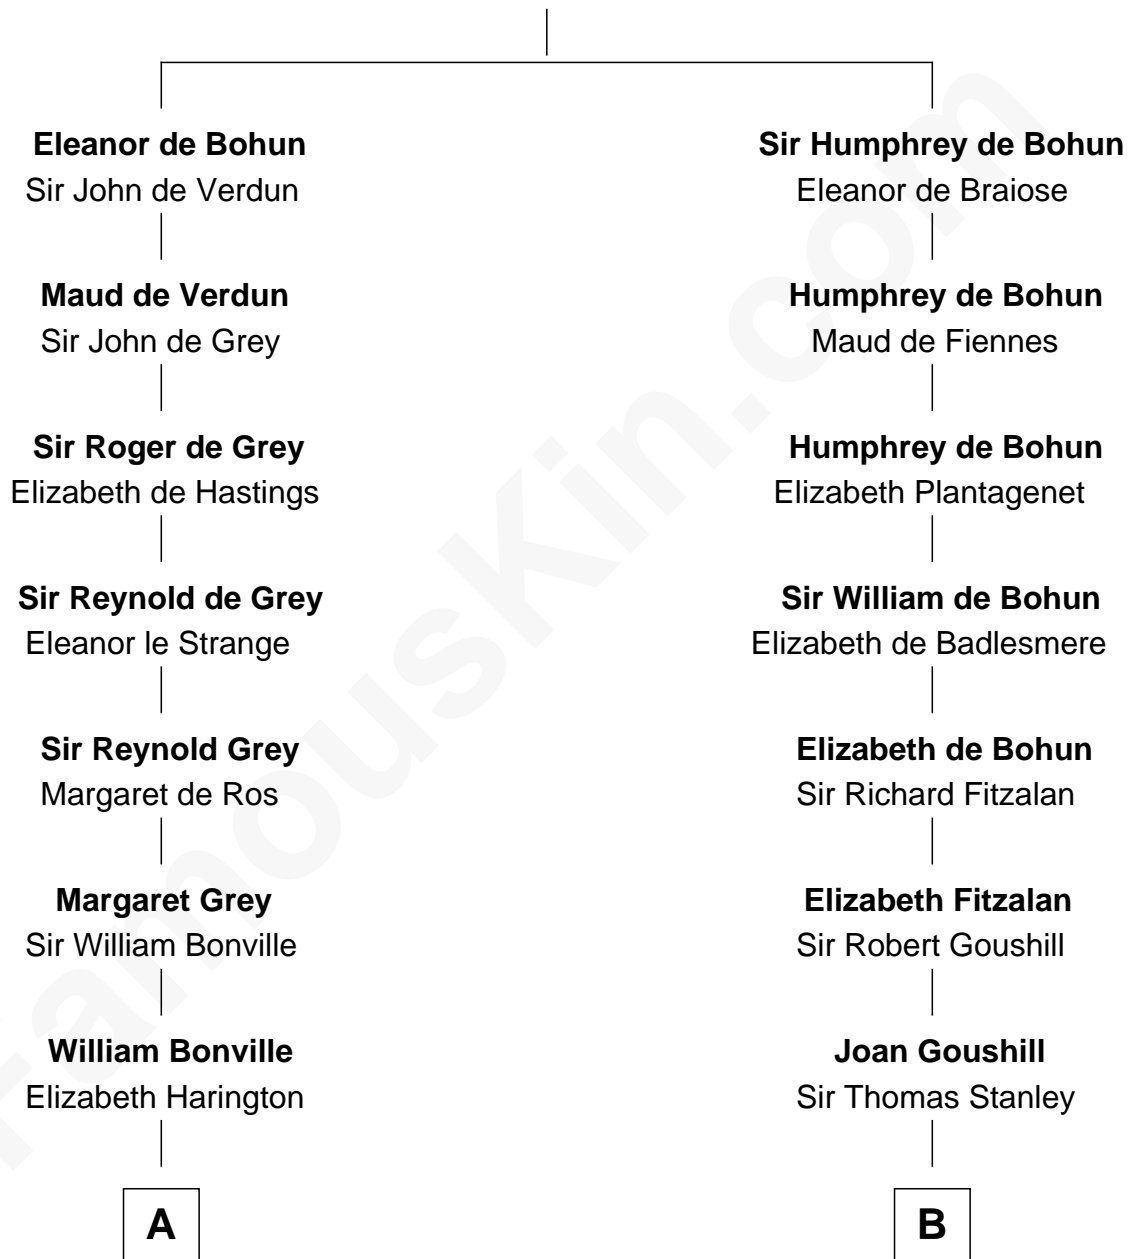

FamousKin.com Relationship Chart of

John Langdon

Signer of the U.S. Constitution

17th cousin of

Henry Lee III

9th Governor of Virginia

Sir Humphrey de Bohun

Maud of Eu

A

William Bonville
Katherine Neville

Cecily Bonville
Thomas Grey

Cecily Grey
Sir John Sutton

Sir Henry Dudley
----- Ashton
| Probable

Roger Dudley
Susanna Thorne

Gov. Thomas Dudley
Dorothy York

Rev. Samuel Dudley
Elizabeth -----