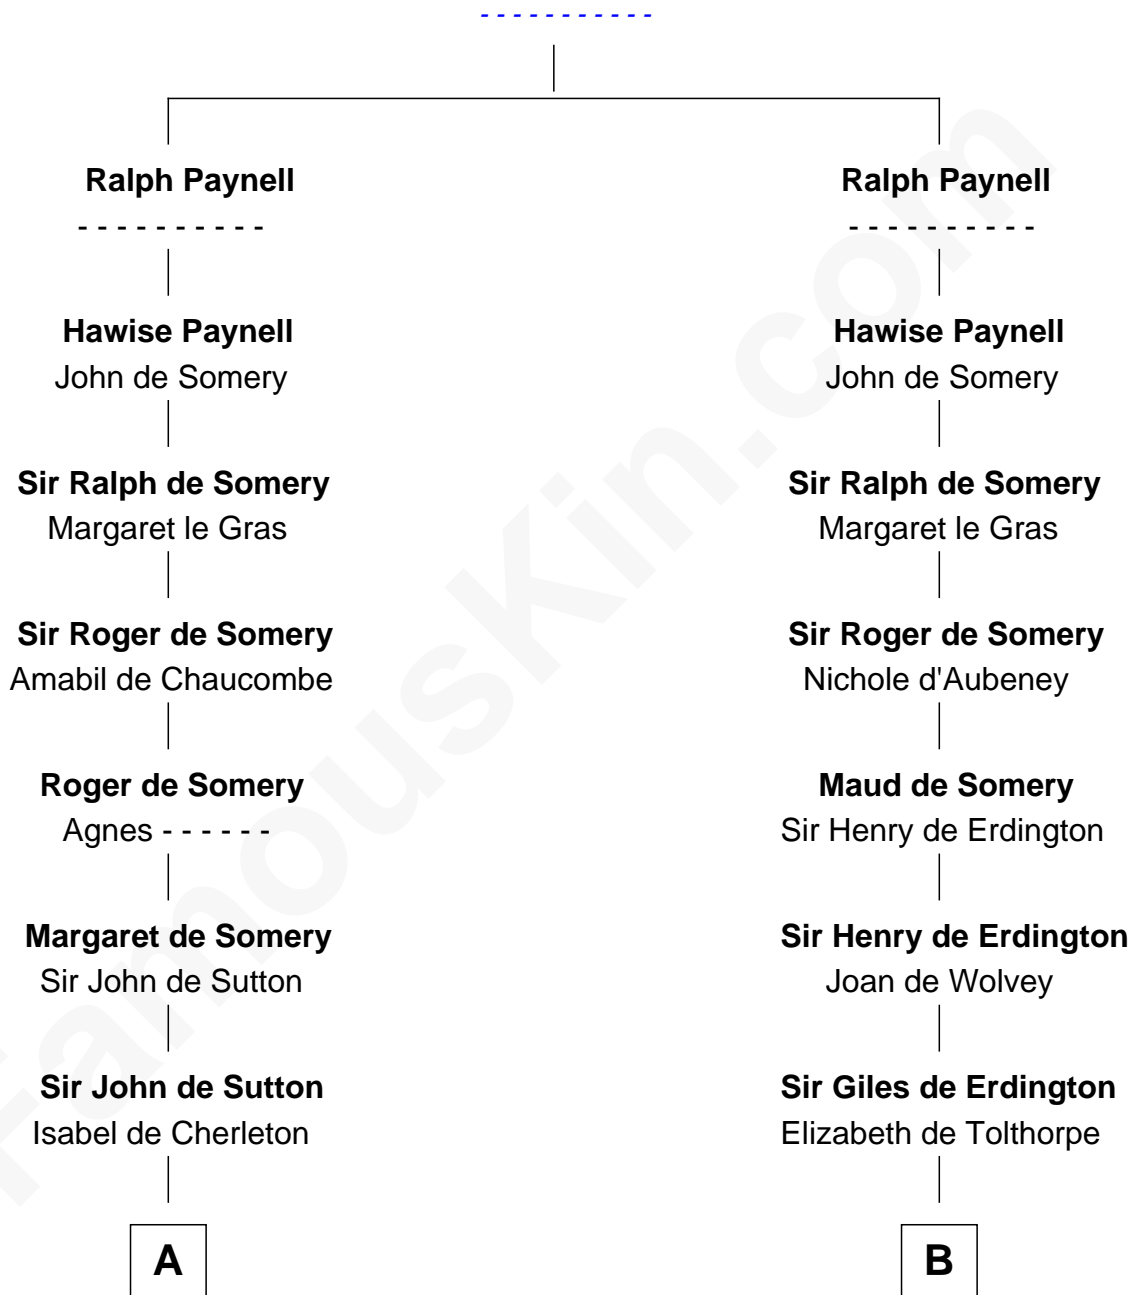

FamousKin.com Relationship Chart of

John Langdon

Signer of the U.S. Constitution

21st cousin of

Henry Lee III

9th Governor of Virginia

Fulk Paynel

C