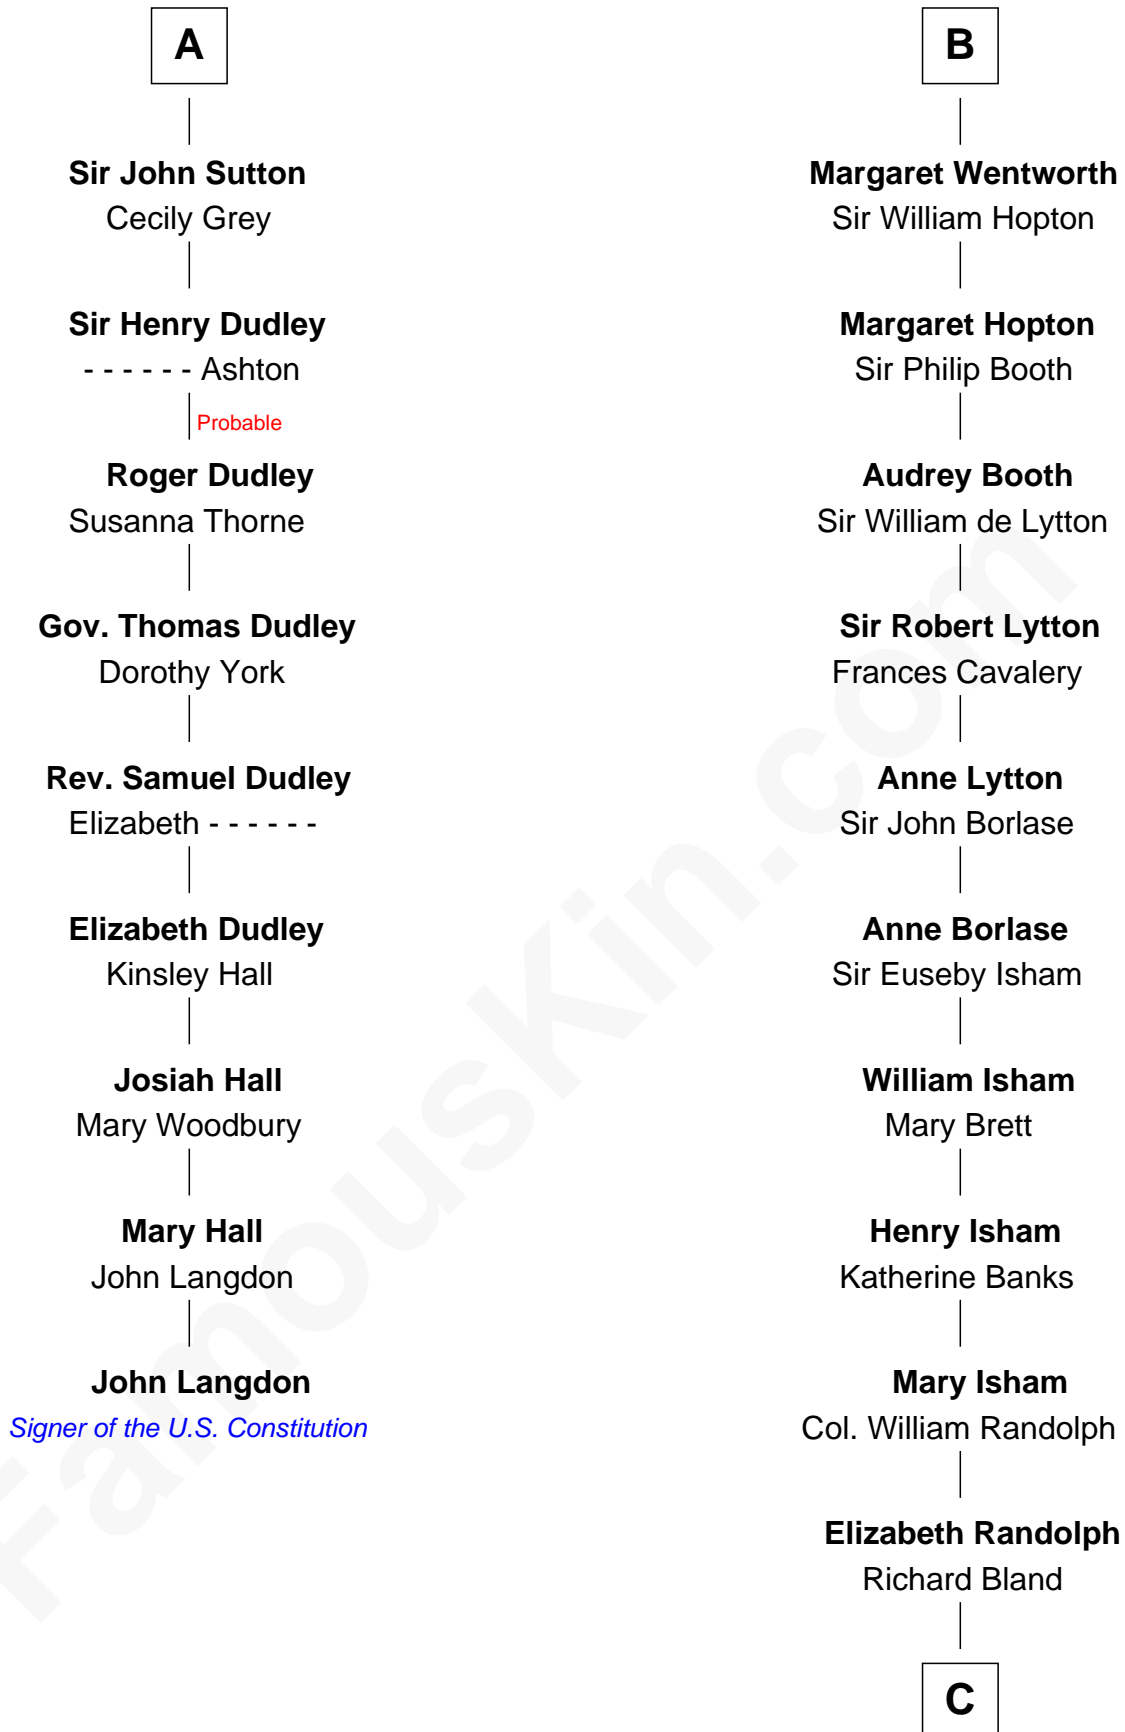

FamousKin.com

Relationship Chart of

John Langdon

Signer of the U.S. Constitution

15th cousin 4 times removed of

Henry Lee III

9th Governor of Virginia

Sir William de Ferrers

Thomas de Berkeley
Katherine de Clyvedon

John Deincourt

Sir John Berkeley
Elizabeth Betteshorne

Sir William Deincourt
Milicent la Zouche

Elizabeth Berkeley
Sir John Sutton

Margaret Deincourt
Sir Robert de Tibetot

Sir Edmund Sutton
Joyce Tiptoft

Elizabeth de Tibetot
Sir Philip le Despencer

Sir Edward Sutton
Cecily Willoughby

Margery Despencer
Sir Roger Wentworth

A

B

C

|
Mary Bland