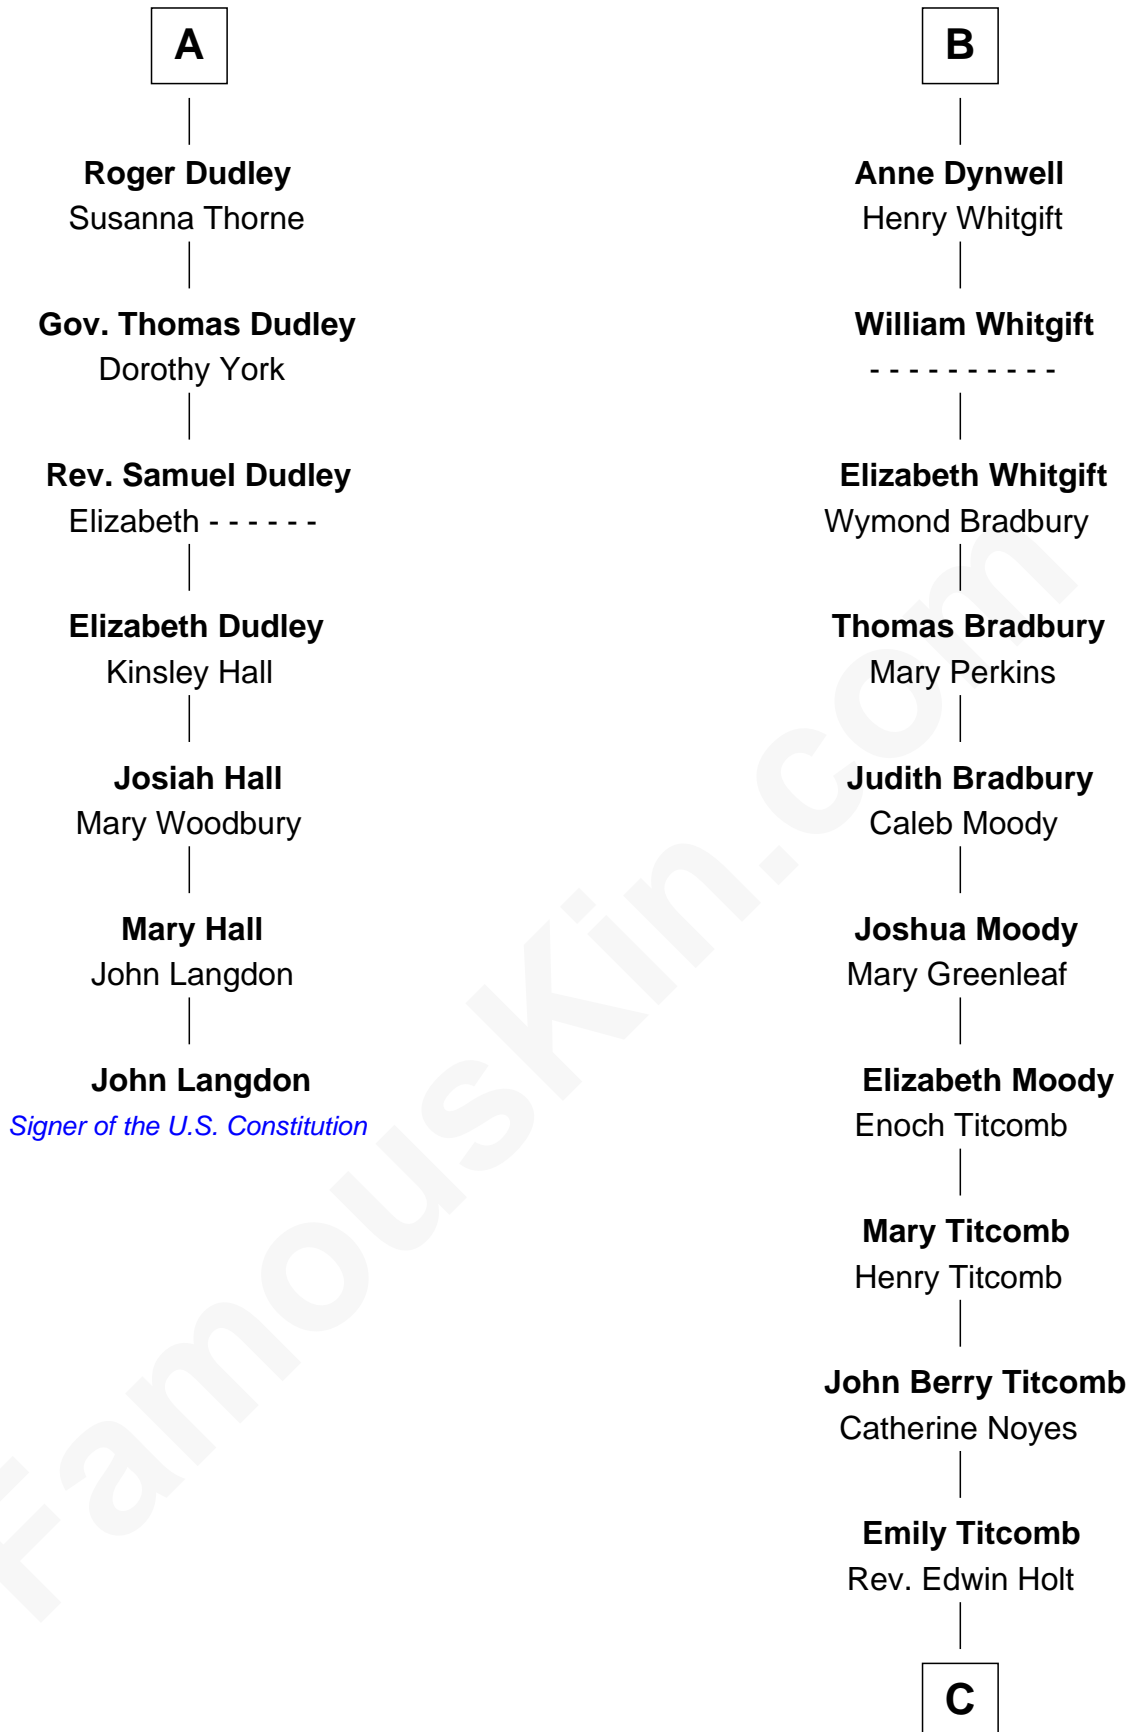

## Relationship Chart of

### John Langdon

*Signer of the U.S. Constitution*

13th cousin 8 times removed of

### Linda Hamilton

*TV and Movie Actress*

**C**

—  
**Stephen P. Holt**  
Aurelia Morgan Grimes

—  
**Taylor Holt**  
Frances Kyle

—  
**Dr. Richard Huckstep Holt**  
Mildred Alberta Derby

—  
**Barbara Kyle Holt**  
Dr. Carroll Stanford Hamilton