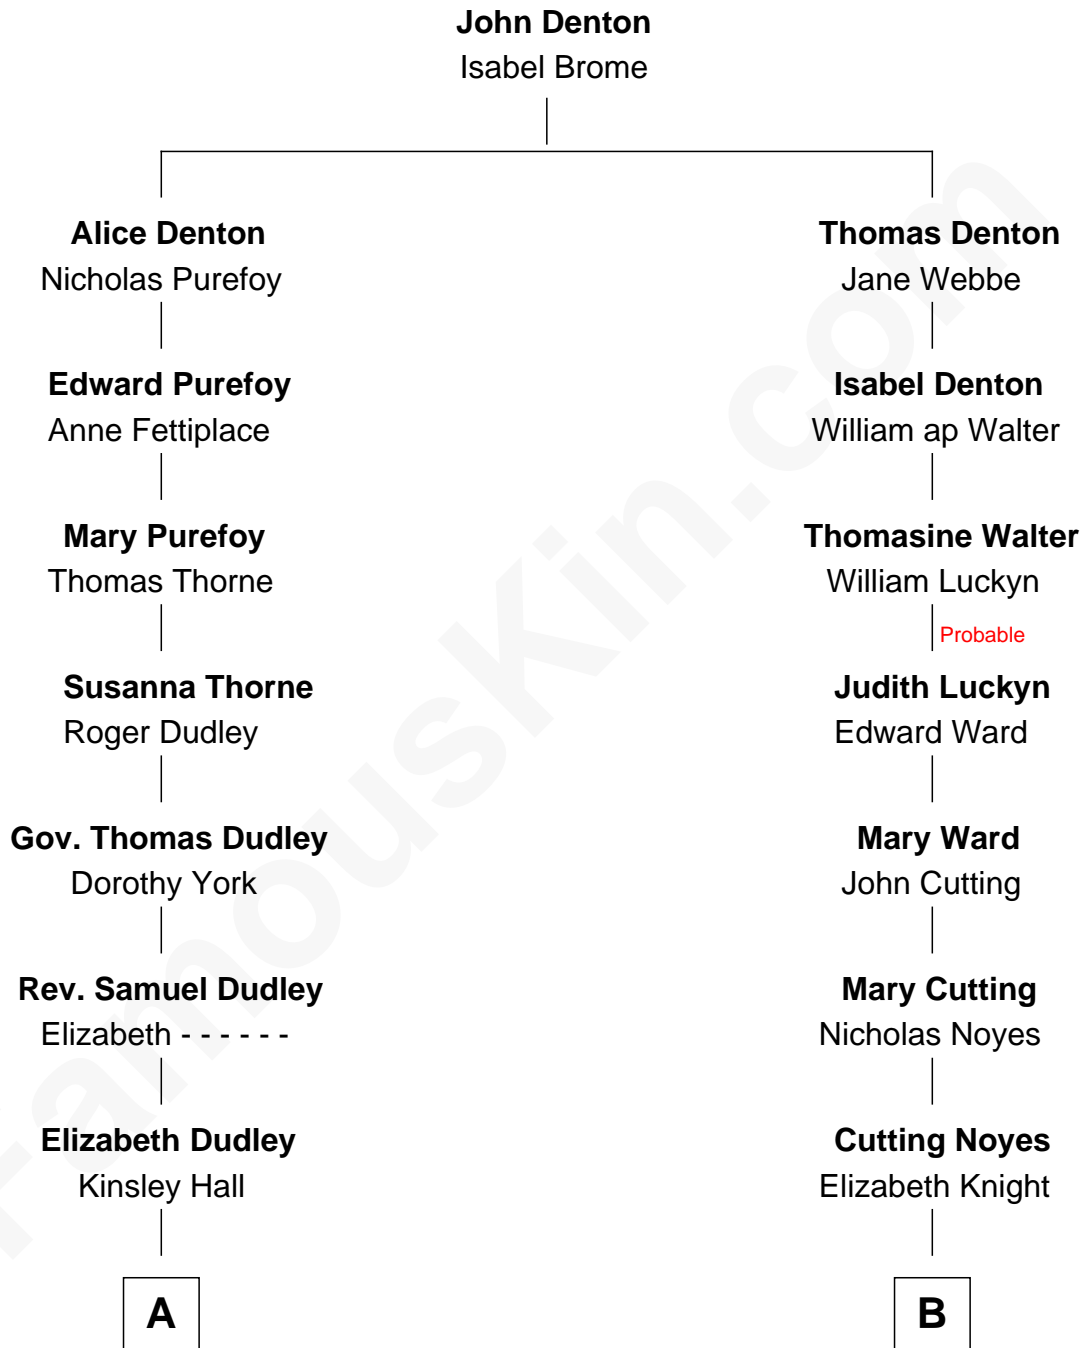

FamousKin.com Relationship Chart of

John Langdon

Signer of the U.S. Constitution

9th cousin 7 times removed of

Linda Hamilton

TV and Movie Actress

A

Josiah Hall
Mary Woodbury

Mary Hall
John Langdon

John Langdon
Signer of the U.S. Constitution

B

Cutting Noyes
Elizabeth Toppan

Samuel Noyes
Martha Smith

William Noyes
Mary Smith

Catherine Noyes
John Berry Titcomb

Emily Titcomb
Rev. Edwin Holt