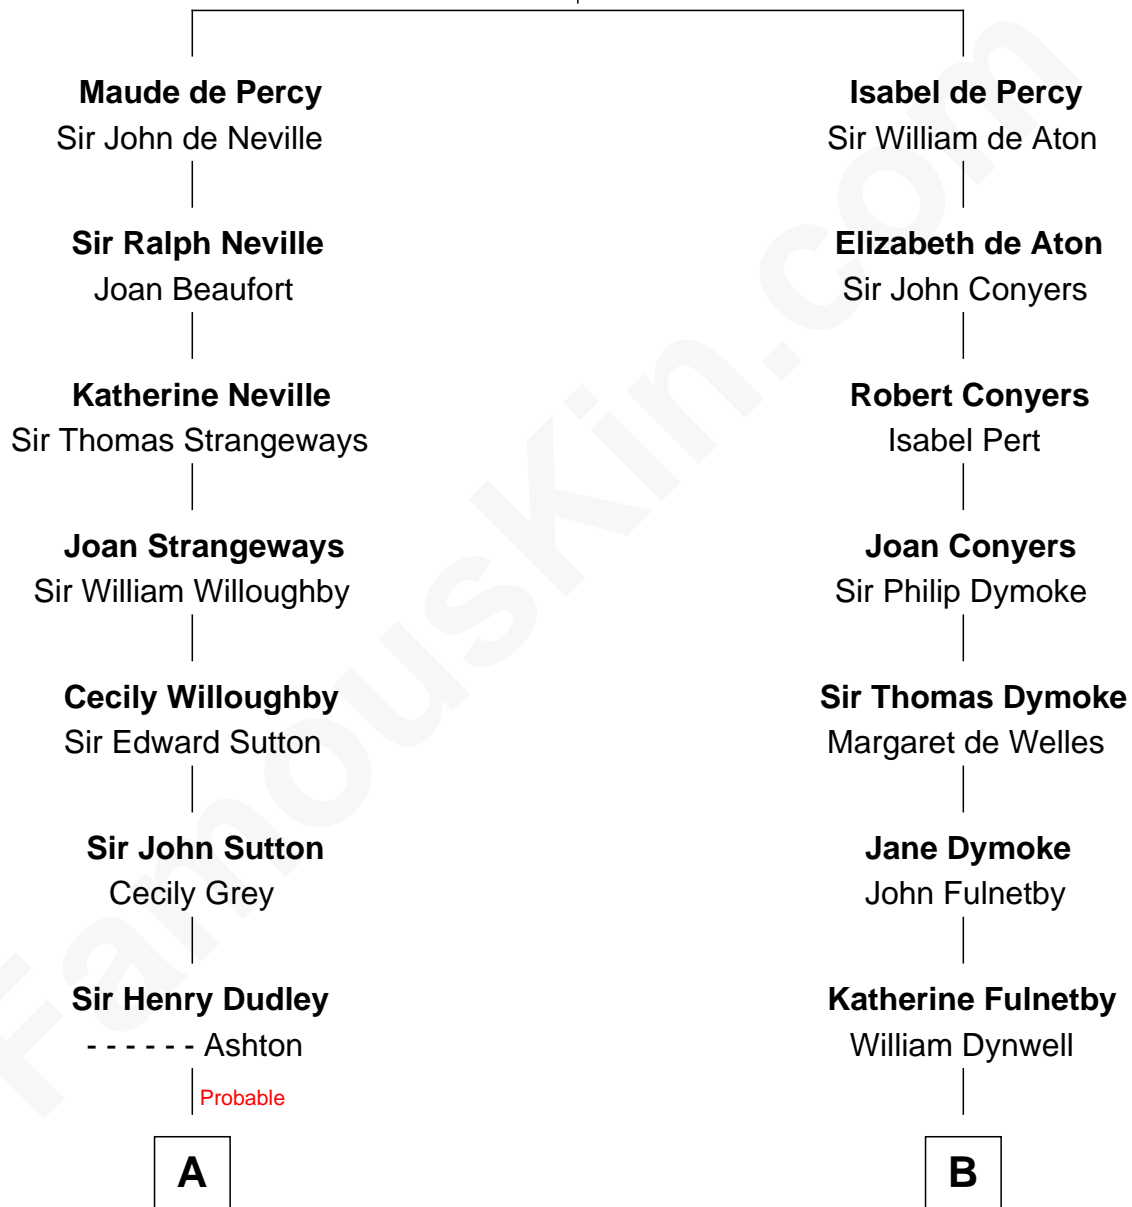

FamousKin.com Relationship Chart of

John Langdon

Signer of the U.S. Constitution

13th cousin 8 times removed of

Linda Hamilton

TV and Movie Actress

Sir Henry de Percy

Idoine de Clifford

C

Stephen P. Holt
Aurelia Morgan Grimes

Taylor Holt
Frances Kyle

Dr. Richard Huckstep Holt
Mildred Alberta Derby

Barbara Kyle Holt
Dr. Carroll Stanford Hamilton

Linda Hamilton
TV and Movie Actress