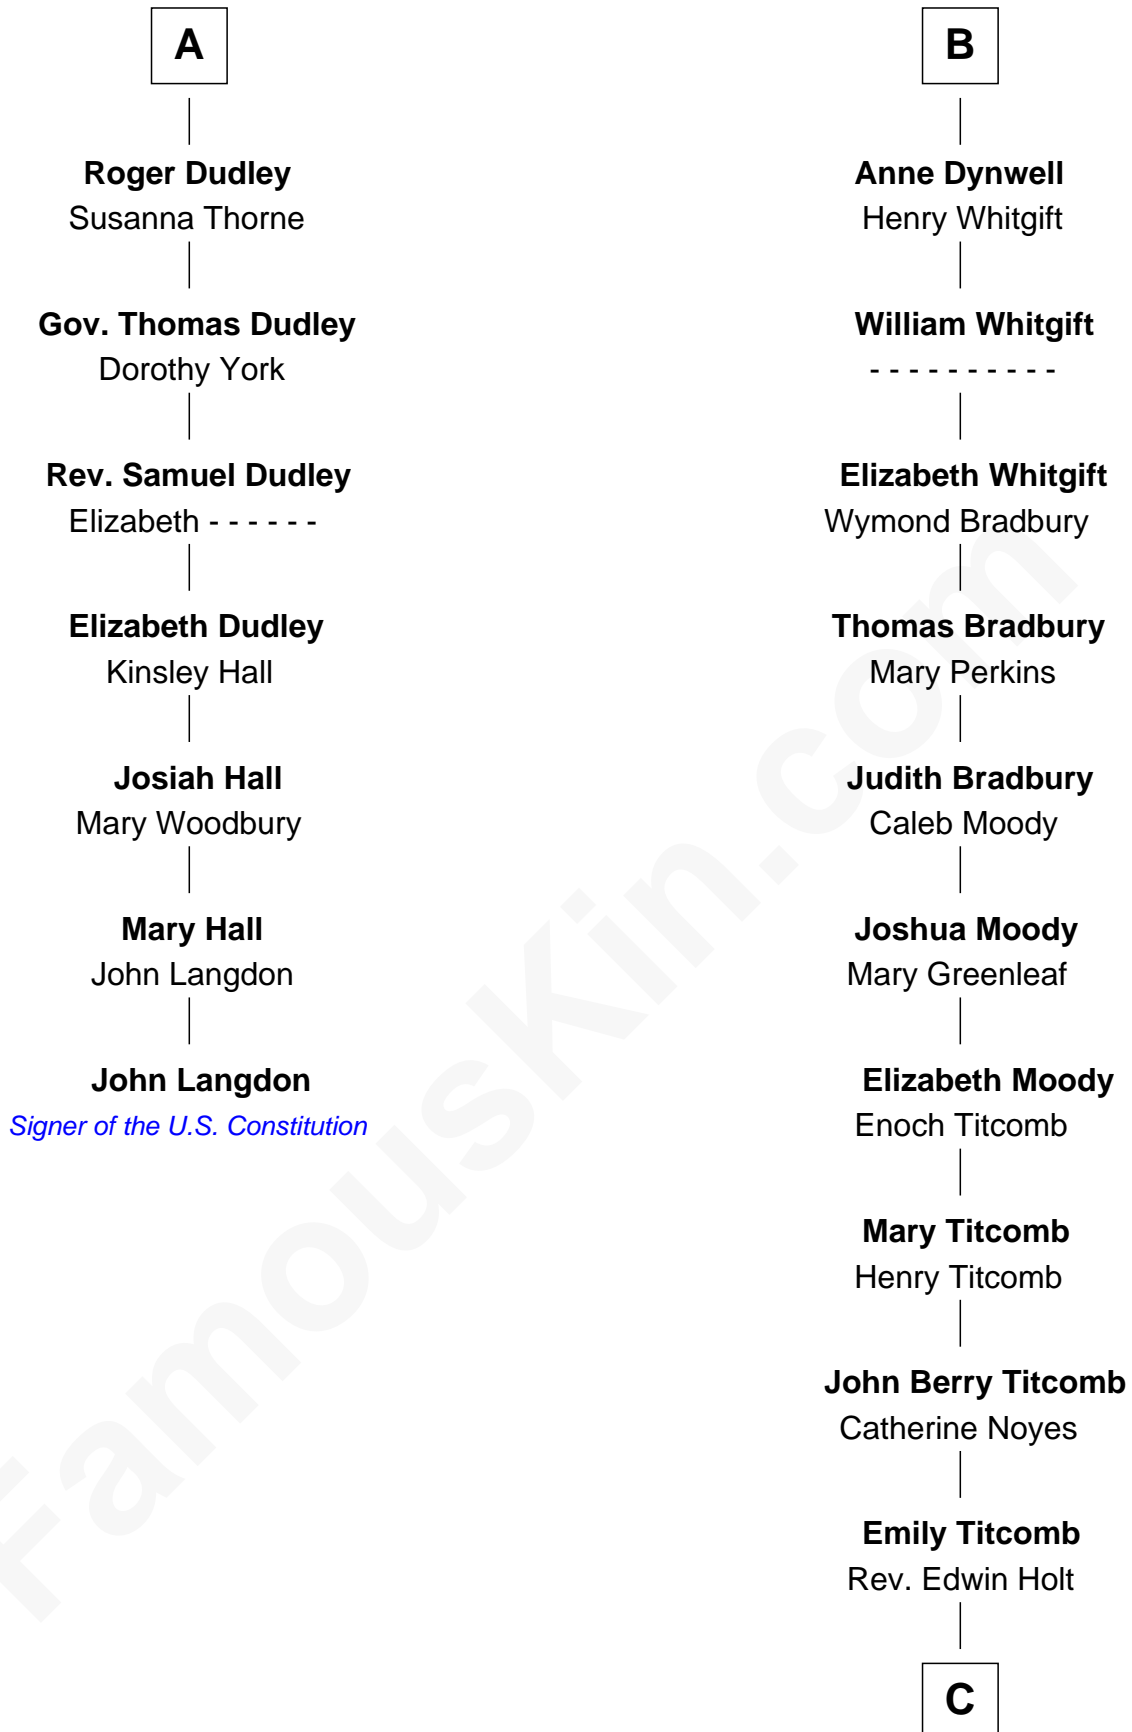

FamousKin.com Relationship Chart of

John Langdon

Signer of the U.S. Constitution

13th cousin 8 times removed of

Linda Hamilton

TV and Movie Actress

Sir Henry de Percy

Idoine de Clifford

C

Stephen P. Holt
Aurelia Morgan Grimes

Taylor Holt
Frances Kyle

Dr. Richard Huckstep Holt
Mildred Alberta Derby

Barbara Kyle Holt
Dr. Carroll Stanford Hamilton

Linda Hamilton
TV and Movie Actress