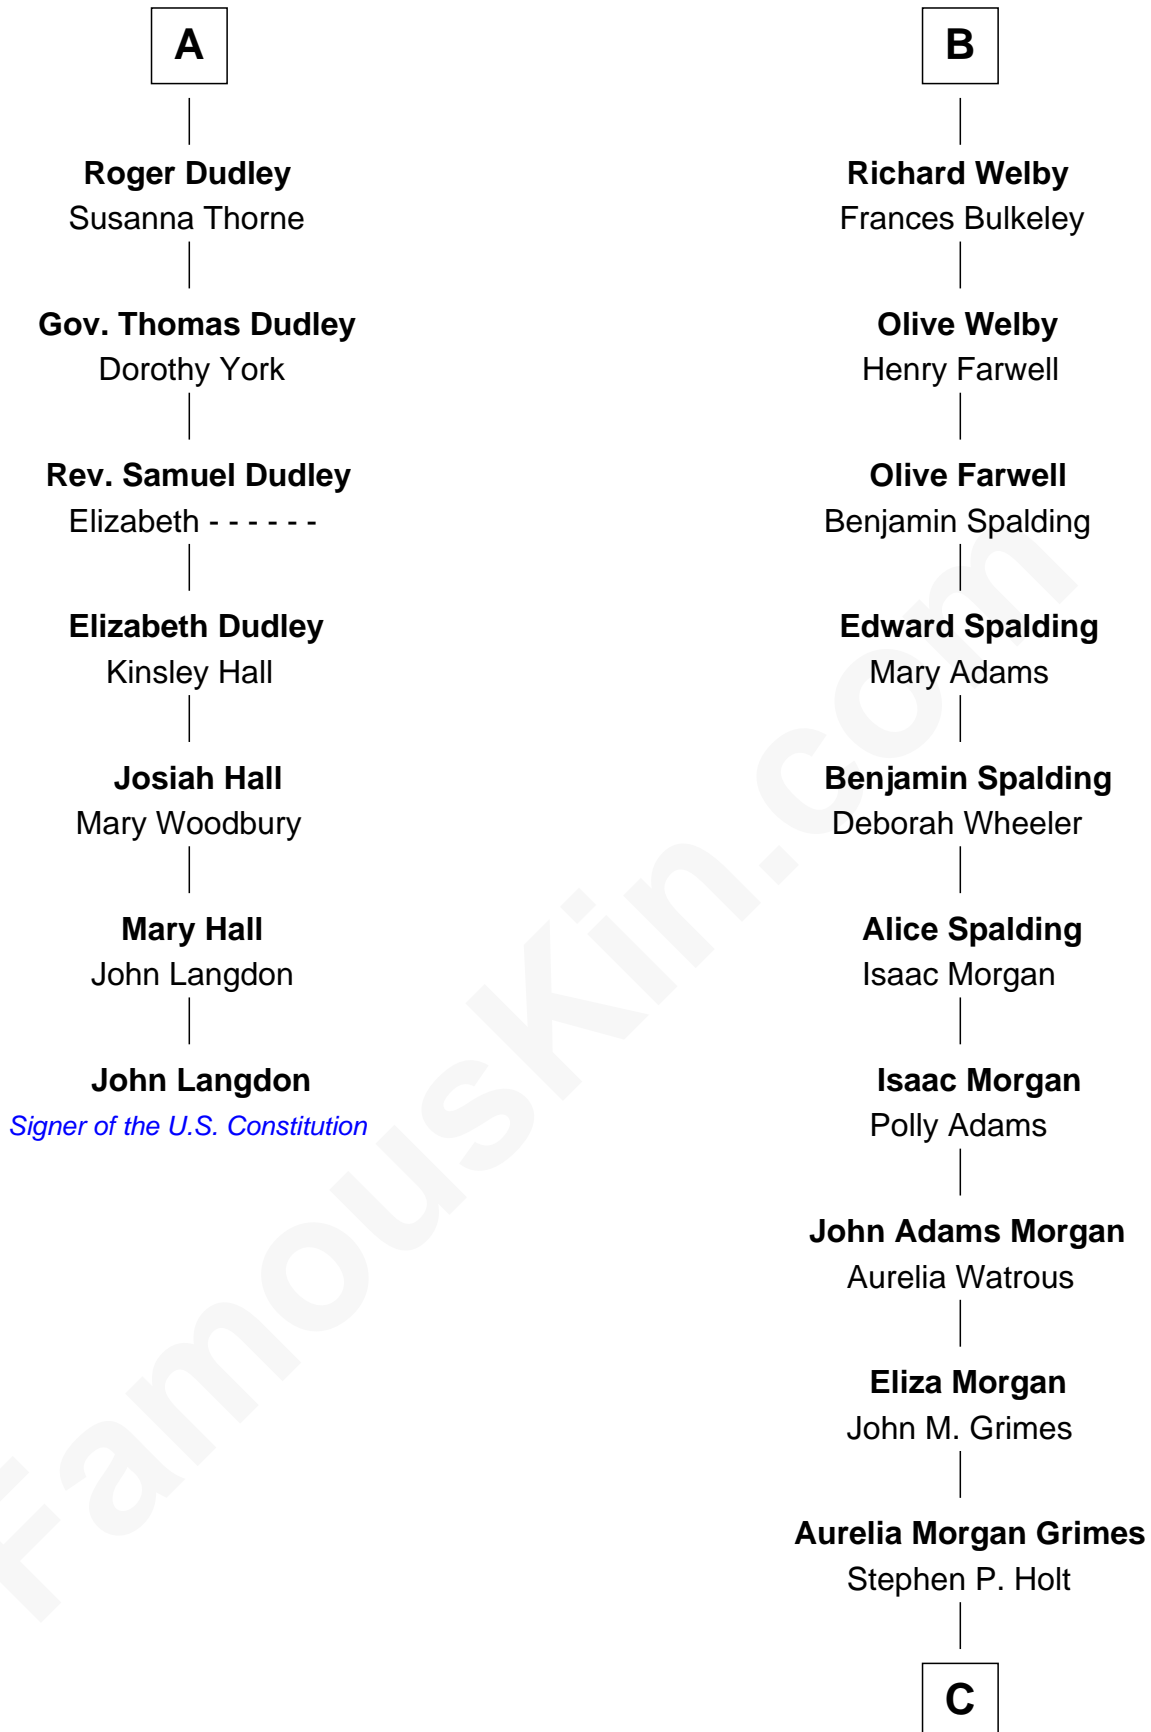

FamousKin.com Relationship Chart of

John Langdon

Signer of the U.S. Constitution

13th cousin 7 times removed of

Linda Hamilton

TV and Movie Actress

Sir Philip le Despencer

Elizabeth - - - - -

Alice le Despenser

Sir John Sutton

Sir John Sutton

Constance Blount

Sir John Sutton

Elizabeth Berkeley

Sir Edmund Sutton

Joyce Tiptoft

Sir Robert Tyrwhit

Maud Talboys

Katharine Tyrwhit

Sir Richard Thimbleby

Elizabeth Thimbleby

Thomas Welby

B

C

Taylor Holt

Frances Kyle

Dr. Richard Huckstep Holt

Mildred Alberta Derby

Barbara Kyle Holt

Dr. Carroll Stanford Hamilton

Linda Hamilton

TV and Movie Actress