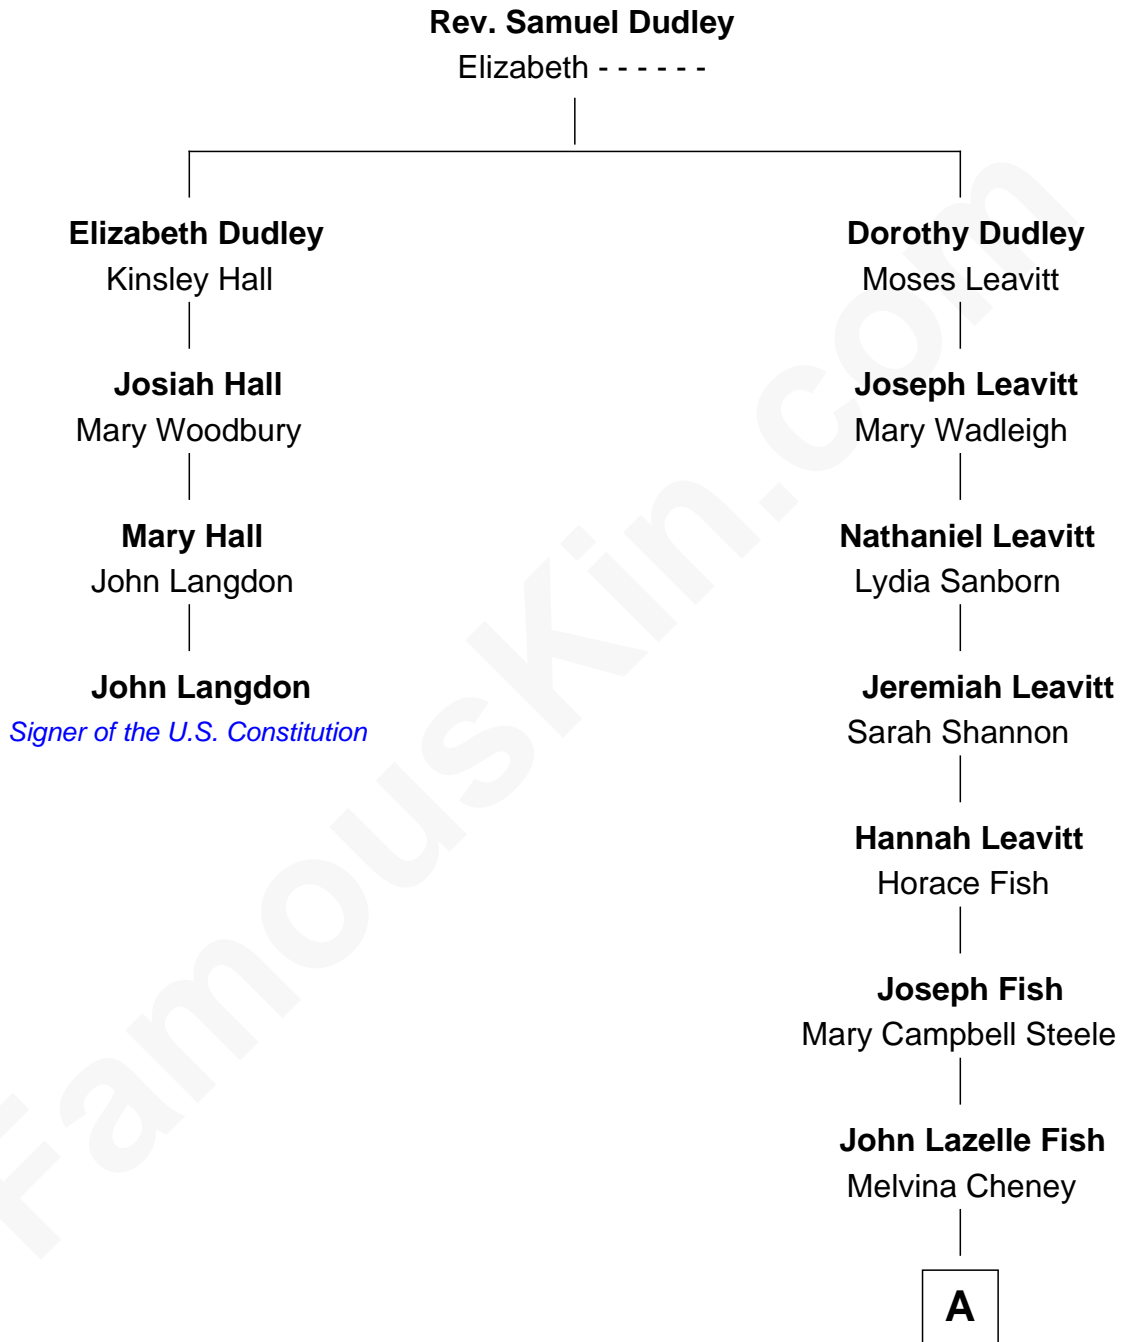

# FamousKin.com Relationship Chart of

**John Langdon**

*Signer of the U.S. Constitution*

3rd cousin 7 times removed of

**Keri Russell**

*TV and Movie Actress*

**A**

**Karl Joseph Fish**  
Mary Emma McNeil

**Emma Inez Fish**  
Kermit Sylvester Stephens

**Stephanie Stephens**  
David Harold Russell

**Keri Russell**  
*TV and Movie Actress*