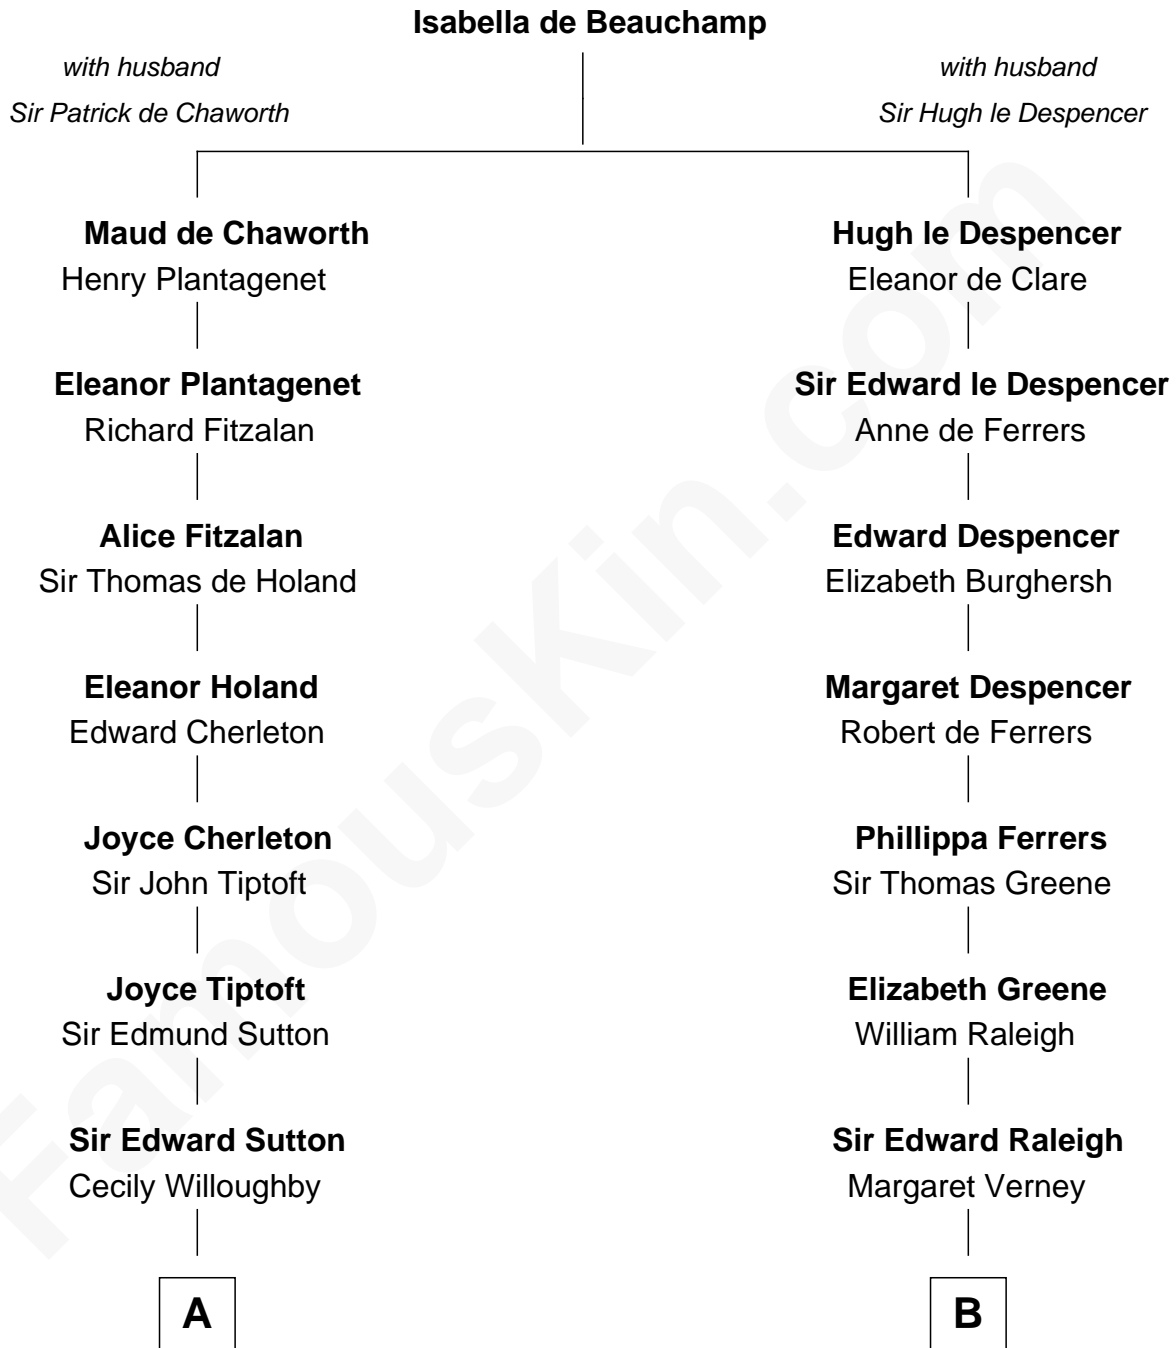

FamousKin.com Relationship Chart of

John Langdon

Signer of the U.S. Constitution

15th cousin 6 times removed of

Amelia Earhart

Aviation Pioneer

C

Dr. Ephraim Otis

Mary Cornell

Isaac Otis

Caroline Abigail Curtis

Alfred Gideon Otis

Amelia Josephine Harres

Amelia Otis

Edwin Stanton Earhart

Amelia Earhart