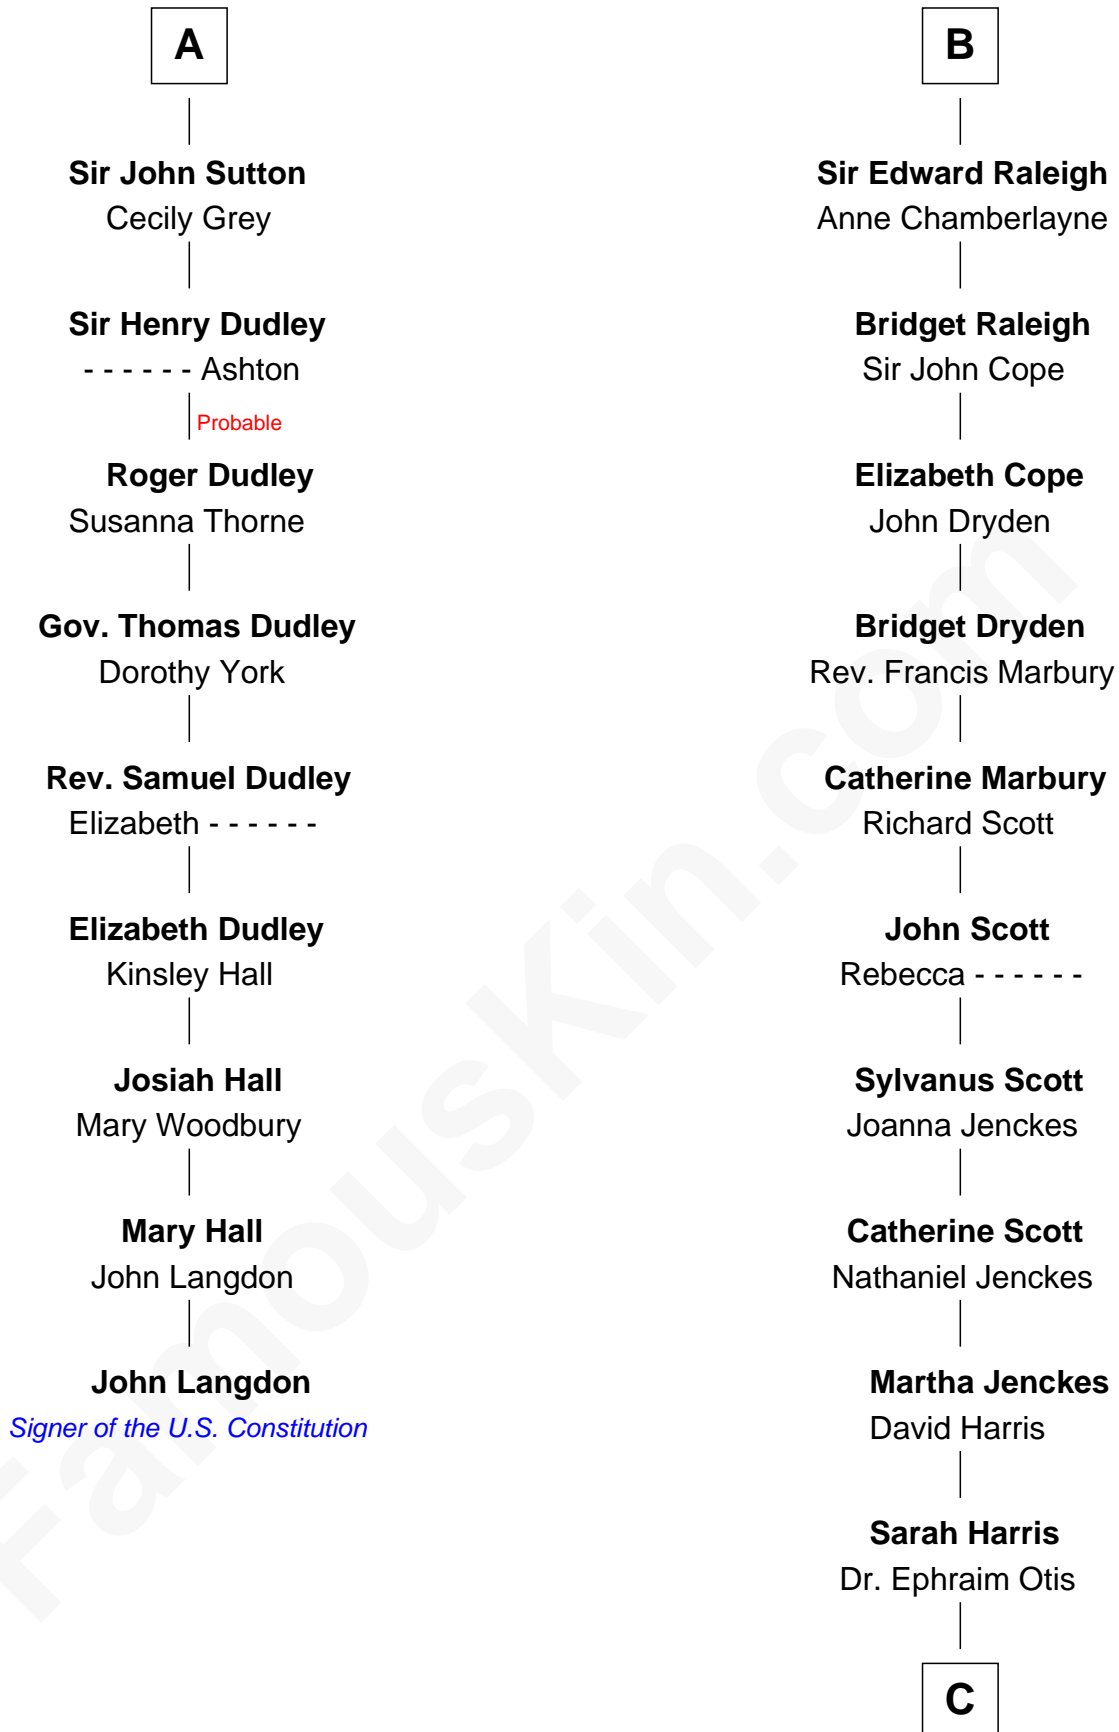

FamousKin.com Relationship Chart of

John Langdon

Signer of the U.S. Constitution

15th cousin 6 times removed of

Amelia Earhart

Aviation Pioneer

C

Dr. Ephraim Otis

Mary Cornell

Isaac Otis

Caroline Abigail Curtis

Alfred Gideon Otis

Amelia Josephine Harres

Amelia Otis

Edwin Stanton Earhart

Amelia Earhart