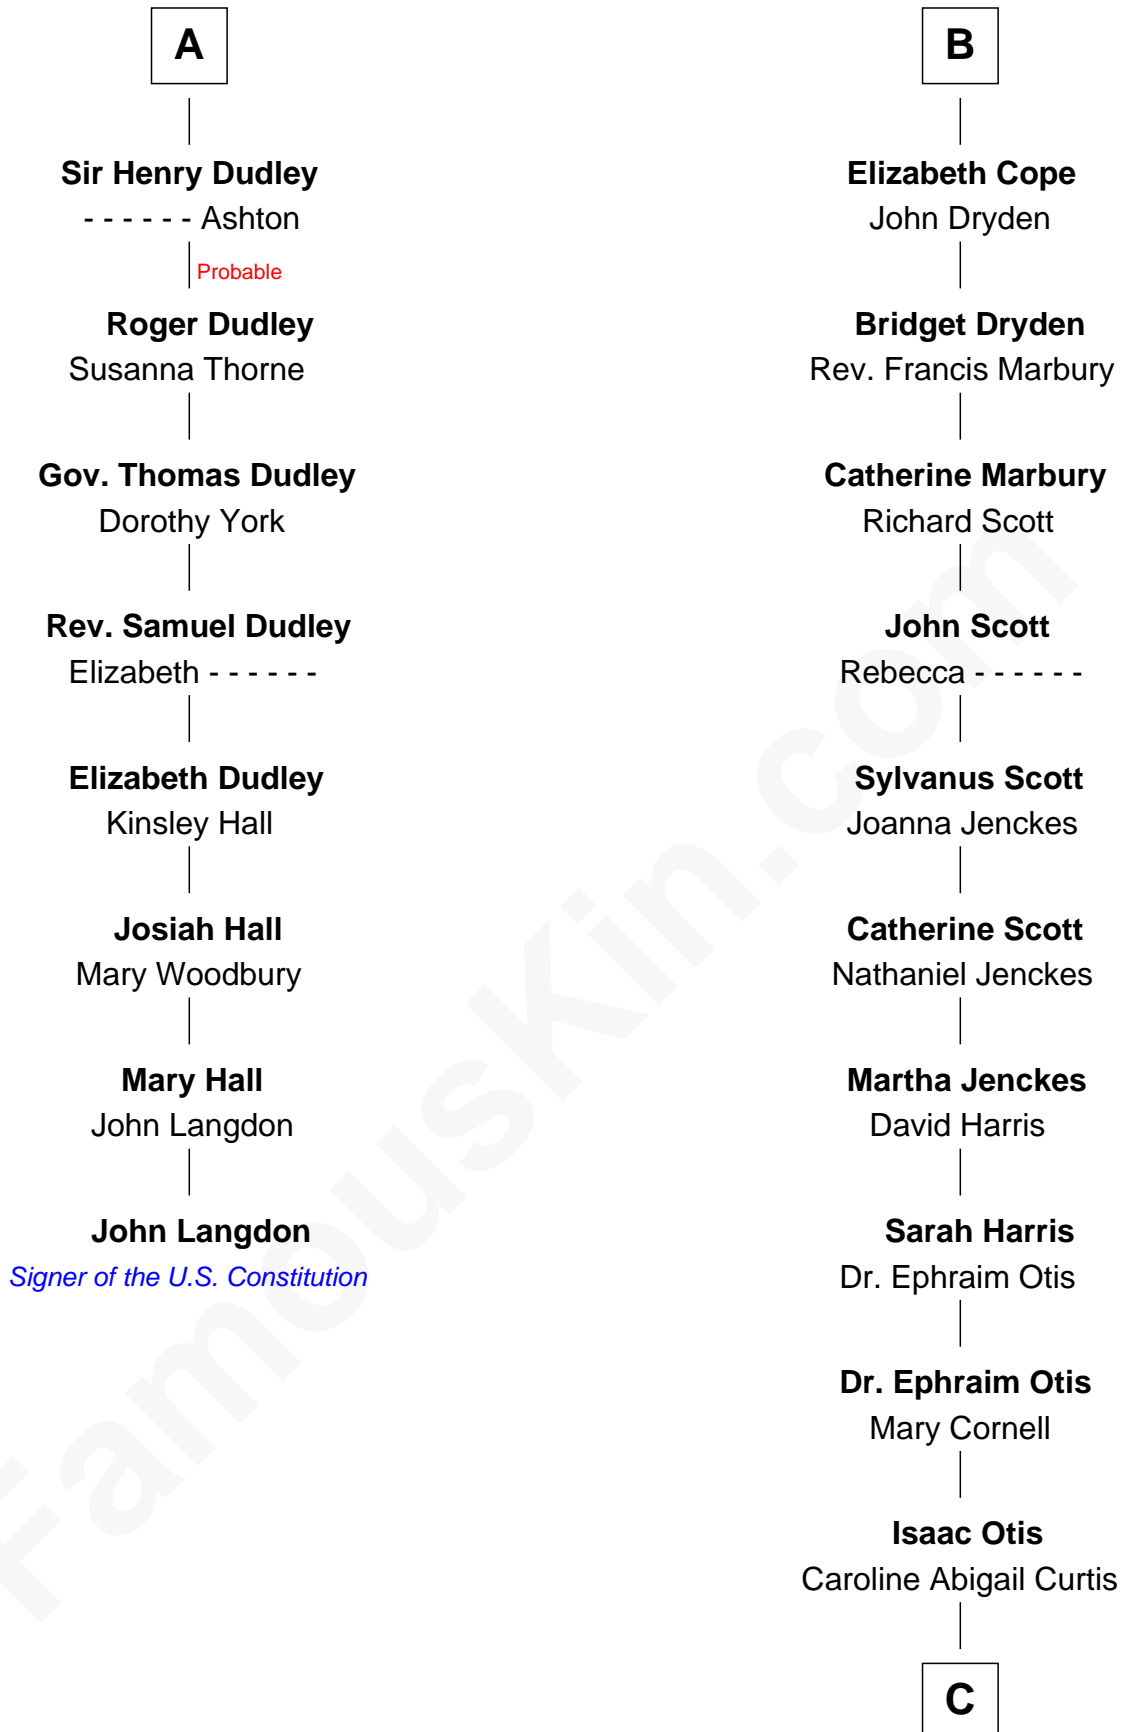

## Relationship Chart of

### John Langdon

*Signer of the U.S. Constitution*

14th cousin 5 times removed of

**Amelia Earhart**

*Aviation Pioneer*

**Ralph de Stafford**

Margaret de Audley

C

**Alfred Gideon Otis**  
Amelia Josephine Harres

**Amelia Otis**  
Edwin Stanton Earhart

**Amelia Earhart**  
*Aviation Pioneer*

FamousKin.com