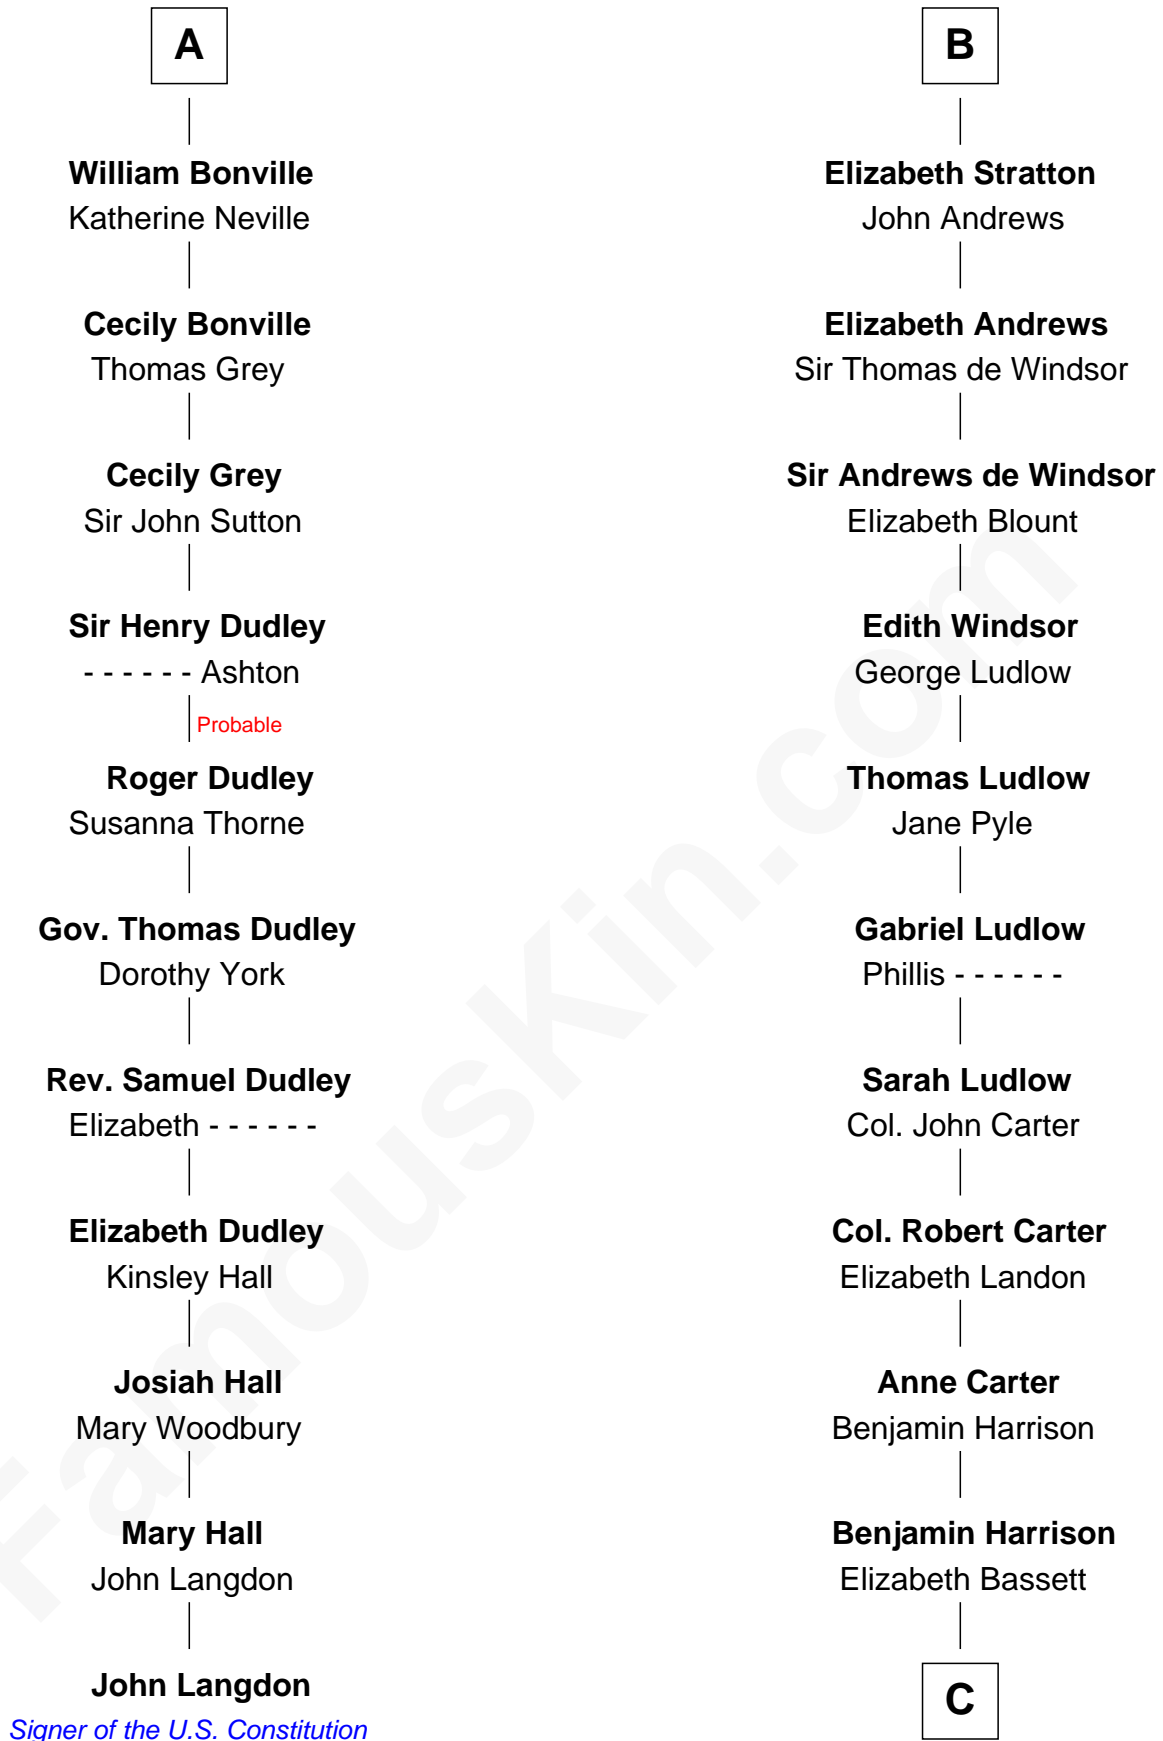

FamousKin.com

Relationship Chart of

John Langdon

Signer of the U.S. Constitution

17th cousin 2 times removed of

Benjamin Harrison

23rd U.S. President

Sir Humphrey de Bohun

Maud of Eu

C

Gen. William Henry Harrison

Anna Tuthill Symmes

John Scott Harrison

Elizabeth Ramsey Irwin

Benjamin Harrison

23rd U.S. President