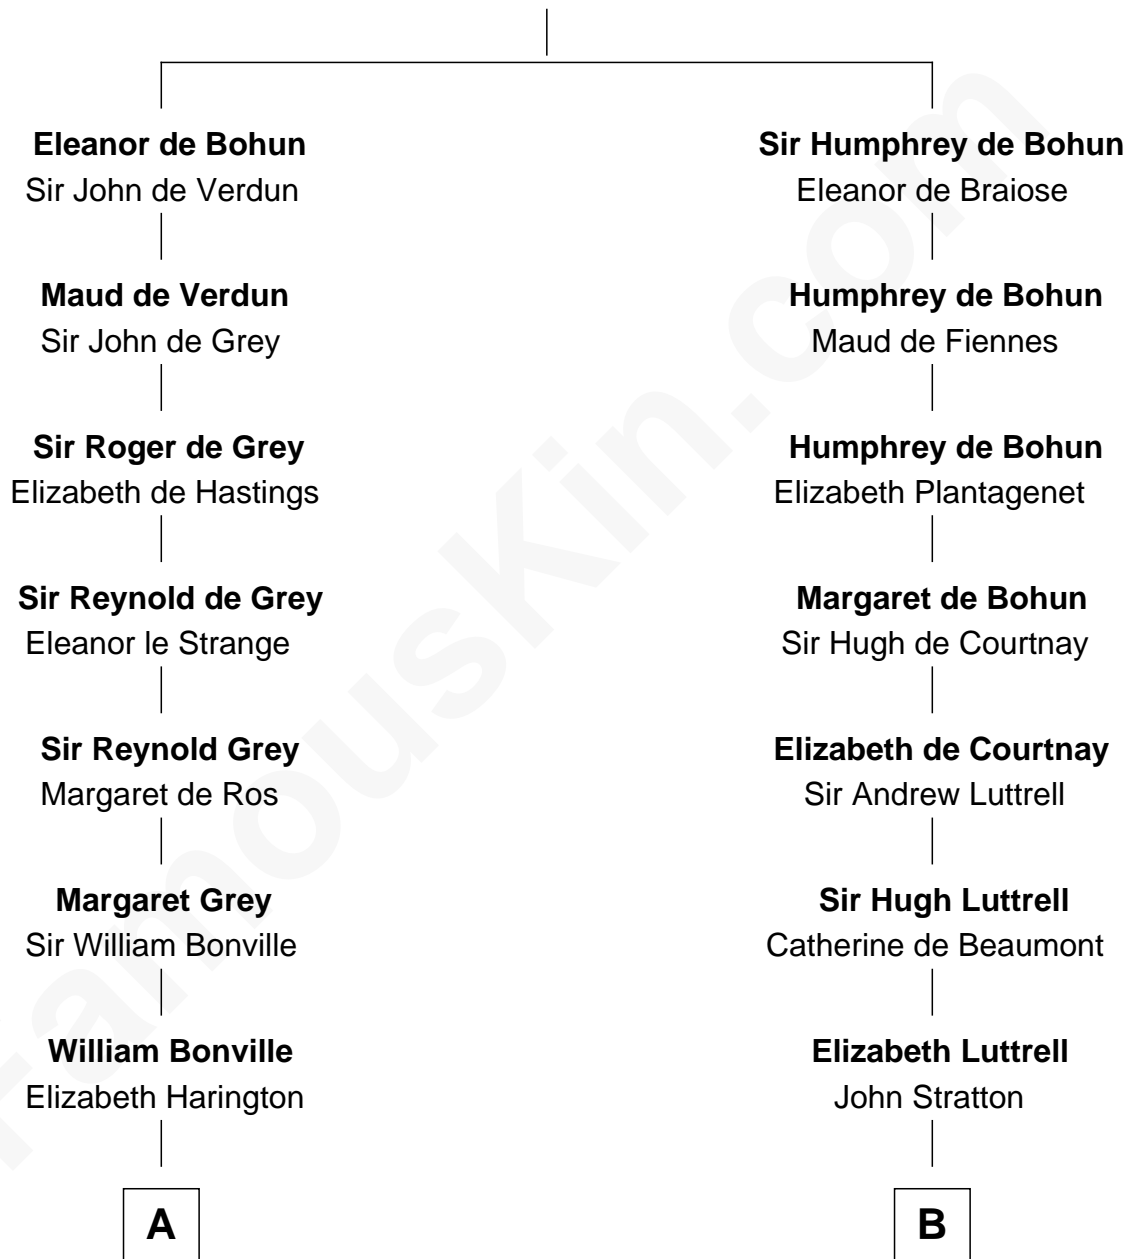

FamousKin.com

Relationship Chart of

John Langdon

Signer of the U.S. Constitution

17th cousin 2 times removed of

Benjamin Harrison

23rd U.S. President

Sir Humphrey de Bohun

Maud of Eu

C

Gen. William Henry Harrison

Anna Tuthill Symmes

John Scott Harrison

Elizabeth Ramsey Irwin

Benjamin Harrison

23rd U.S. President