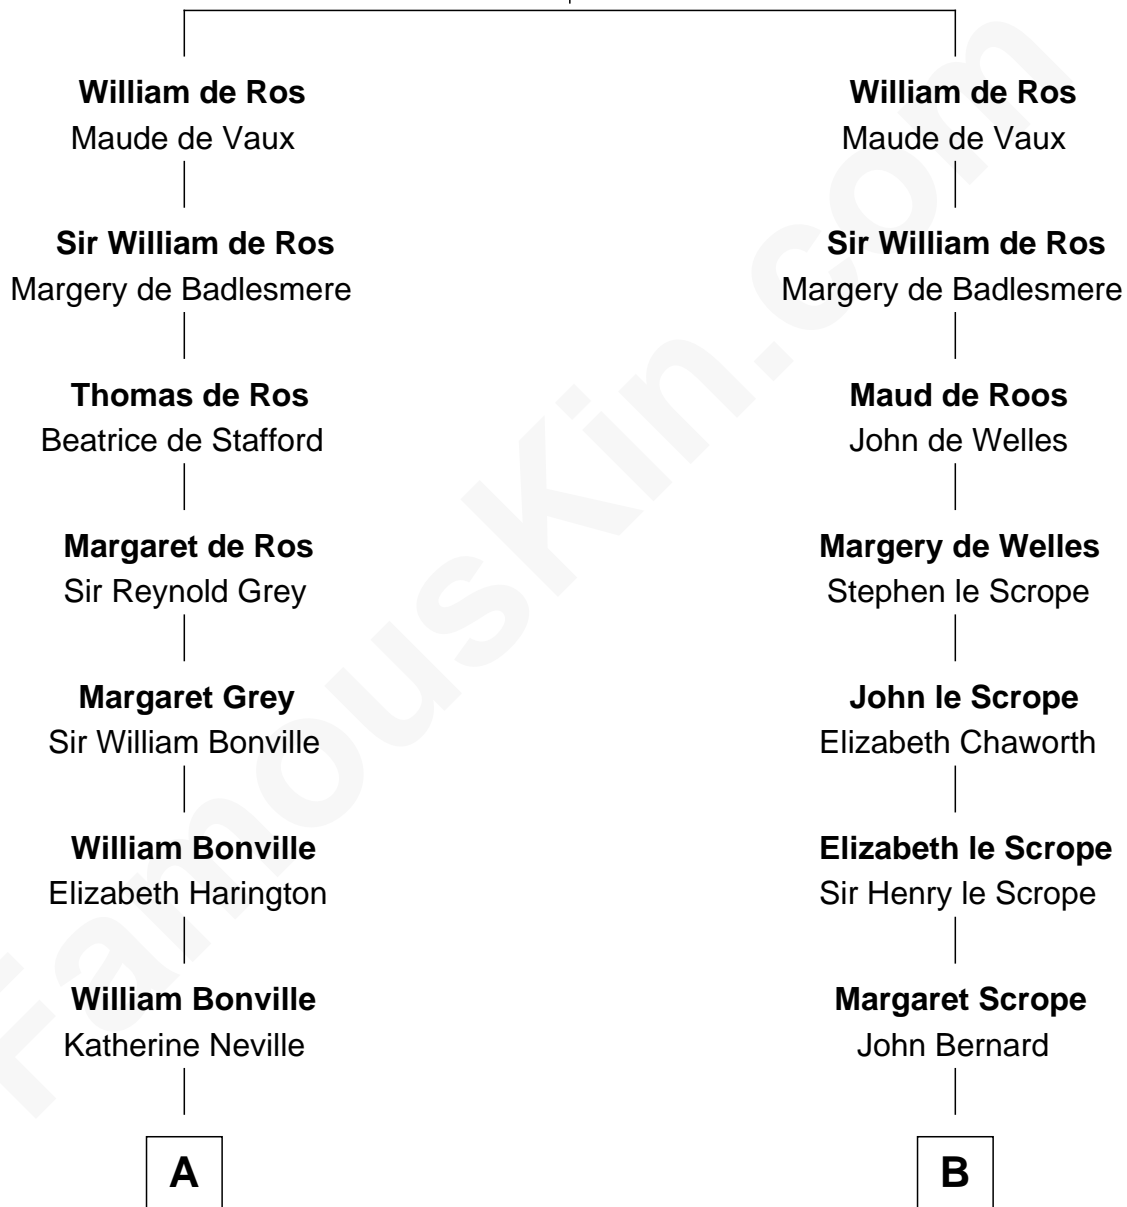

# FamousKin.com Relationship Chart of

**John Langdon**

*Signer of the U.S. Constitution*

16th cousin 2 times removed of

**Benjamin Harrison**

*23rd U.S. President*

**Sir Robert de Ros**

Isabel de Aubeney

C

John Scott Harrison  
Elizabeth Ramsey Irwin

Benjamin Harrison  
*23rd U.S. President*

FamousKin.com