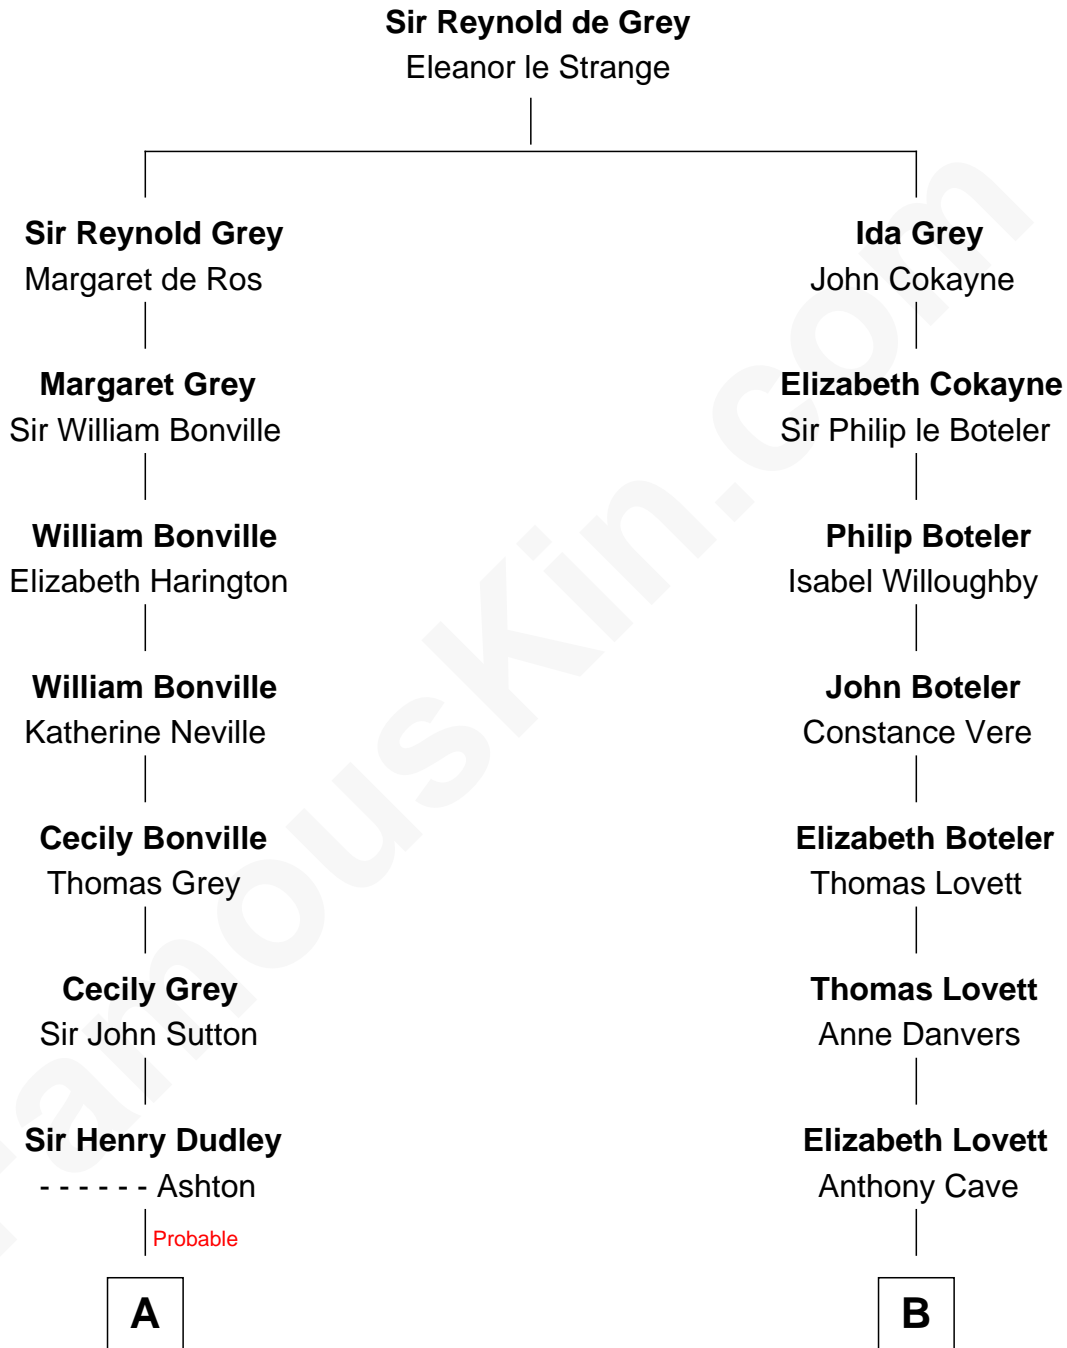

FamousKin.com Relationship Chart of

John Langdon

Signer of the U.S. Constitution

13th cousin 3 times removed of

Joseph Wharton

Founder of the Wharton School of Business

A

Roger Dudley
Susanna Thorne

Gov. Thomas Dudley
Dorothy York

Rev. Samuel Dudley
Elizabeth - - - - -

Elizabeth Dudley
Kinsley Hall

Josiah Hall
Mary Woodbury

Mary Hall
John Langdon

John Langdon
Signer of the U.S. Constitution

B

Mary Cave
Sir Jerome Weston

Mary Weston
William Clerke

Jeremiah Clarke
Frances Latham

Gov. Walter Clarke
Hannah Scott

Hannah Clarke
Thomas Rodman

Samuel Rodman
Mary Willett

Thomas Rodman
Mary Borden

Hannah Rodman
Samuel Rowland Fisher