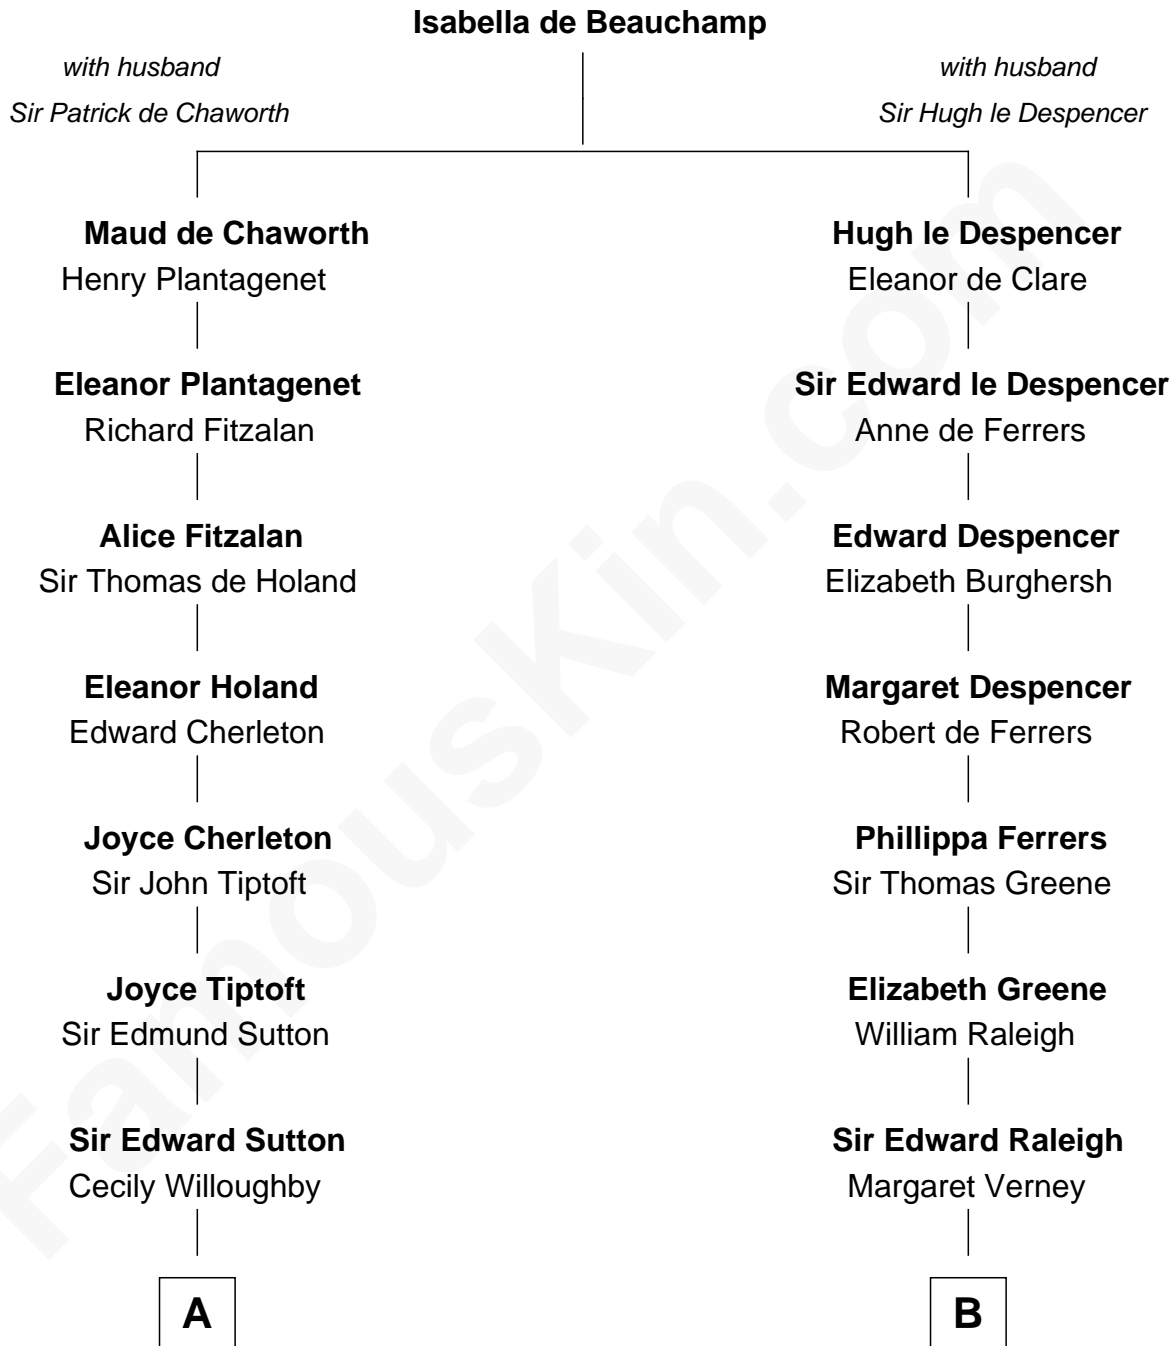

FamousKin.com Relationship Chart of

John Langdon

Signer of the U.S. Constitution

15th cousin 3 times removed of

Joseph Wharton

Founder of the Wharton School of Business

C

Deborah Fisher
William Wharton

Joseph Wharton

Founder, Wharton School of Business

FamousKin.com