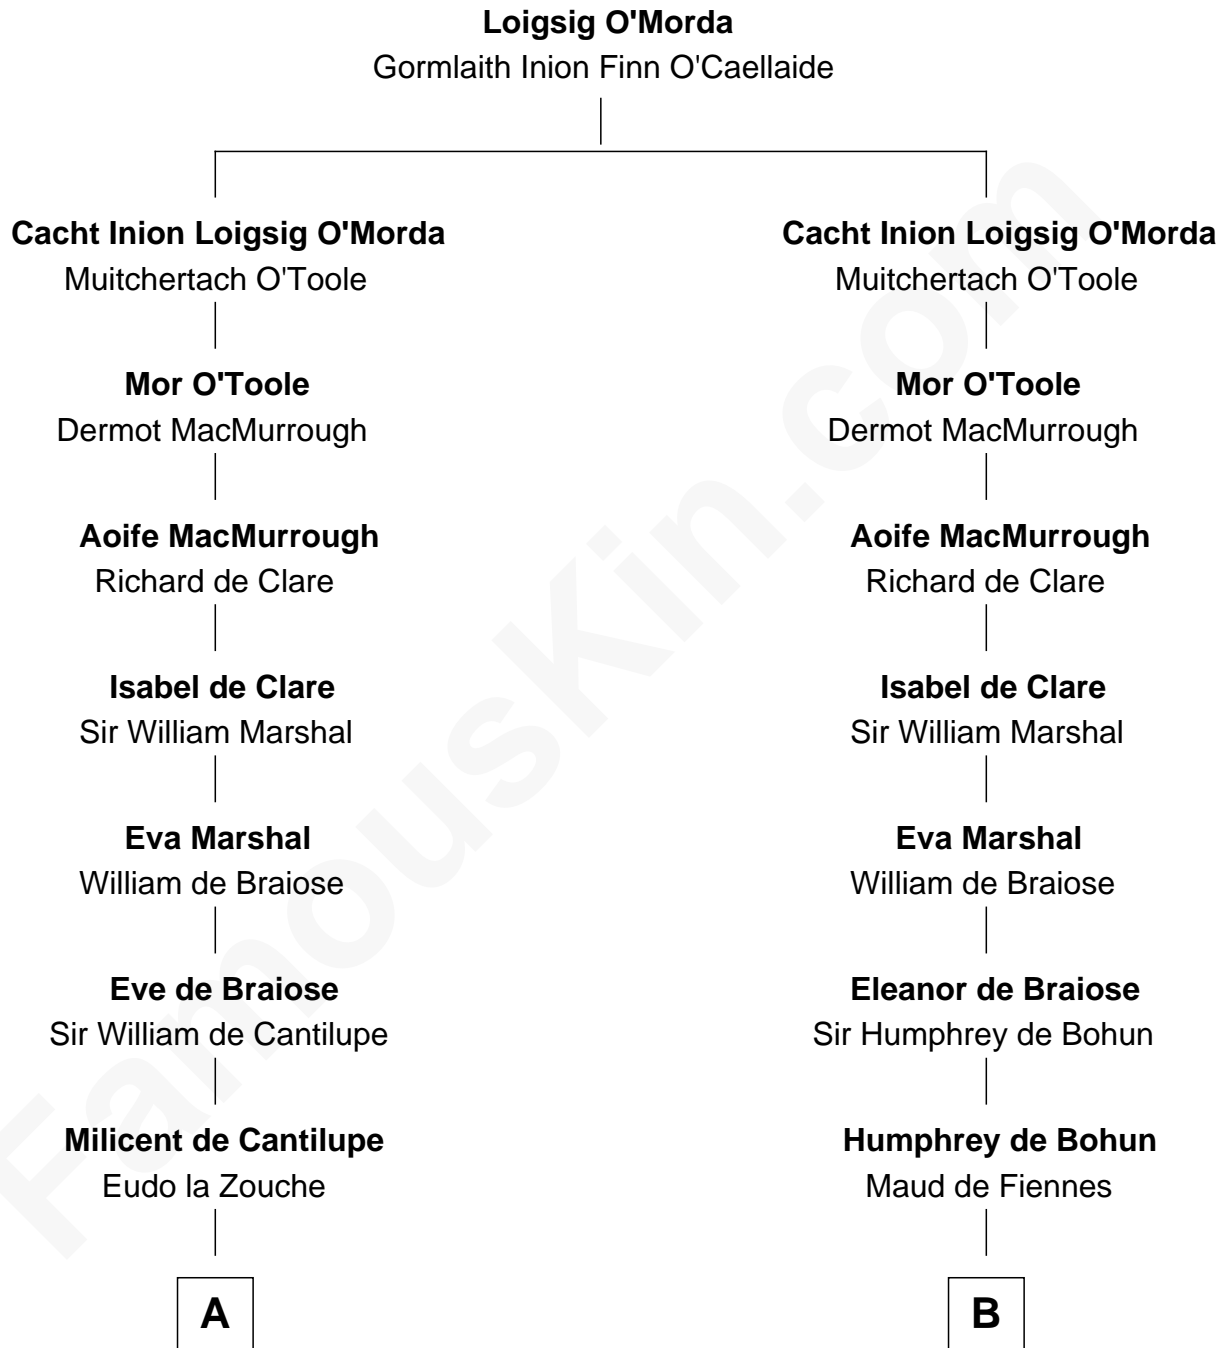

FamousKin.com Relationship Chart of

John Langdon

Signer of the U.S. Constitution

21st cousin of

Benjamin Harrison V

Signer of the Declaration of Independence

C

Rev. Samuel Dudley

Elizabeth - - - - -

Elizabeth Dudley

Kinsley Hall

Josiah Hall

Mary Woodbury

Mary Hall

John Langdon

John Langdon